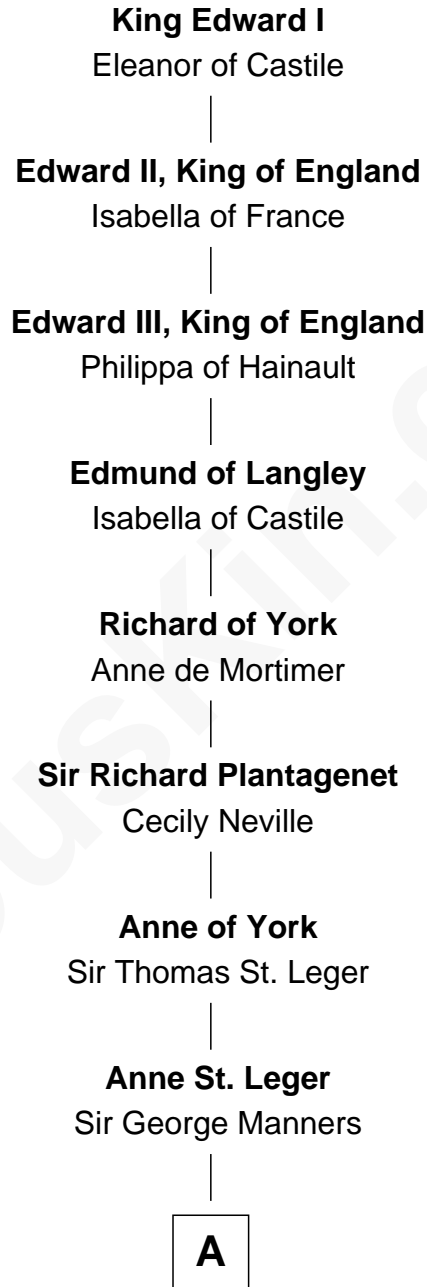

FamousKin.com Relationship Chart of

Brian Forster

TV Actor

19th Great-grandson of

King Edward I

King of England

A

Katherine Manners
Sir Robert Constable