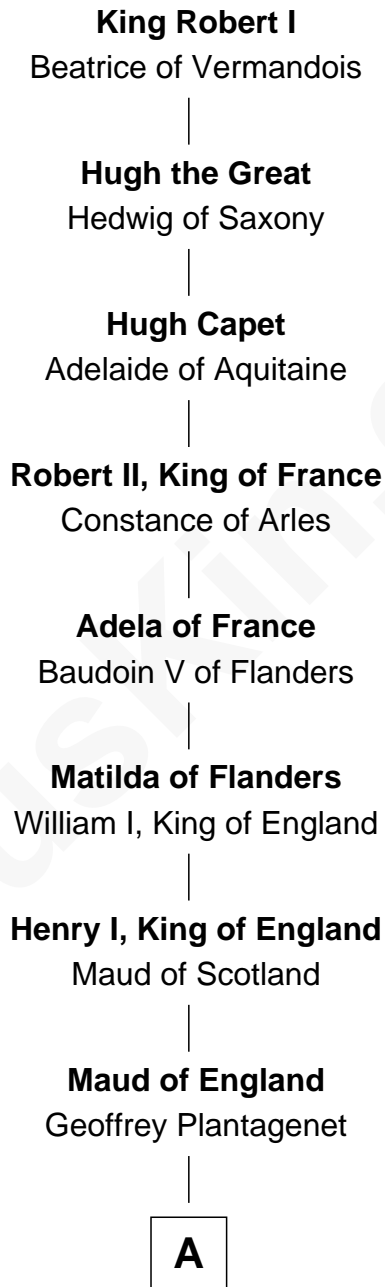

# FamousKin.com Relationship Chart of

**Brian Forster**

*TV Actor*

30th Great-grandson of

**King Robert I**

*King of France*

**A**

**Henry II, King of England**

Eleanor of Aquitaine

**John, King of England**

Isabelle of Angoulême

**Henry III, King of England**

Eleanor of Provence

**Edward I, King of England**

Eleanor of Castile

**Edward II, King of England**

Isabella of France

**Edward III, King of England**

Philippa of Hainault

**Edmund of Langley**

Isabella of Castile

**Richard of York**

Anne de Mortimer

**Sir Richard Plantagenet**