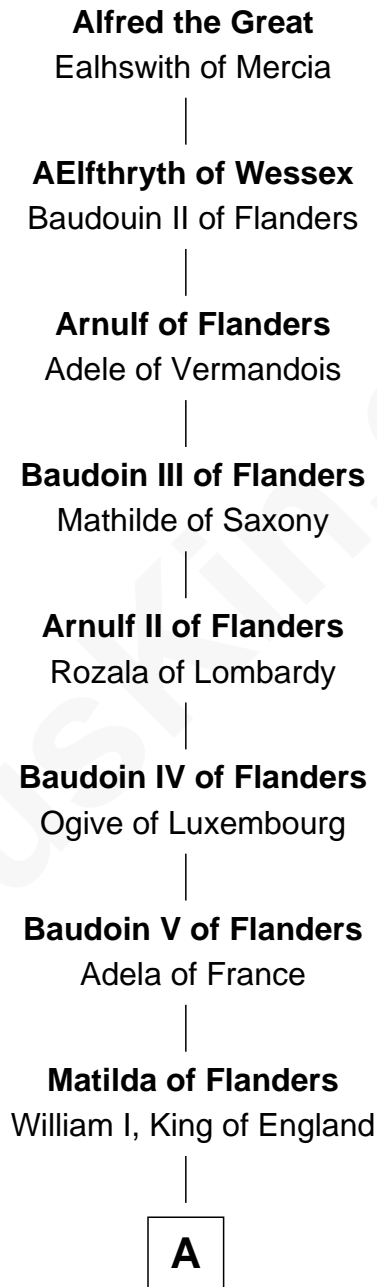

FamousKin.com Relationship Chart of

Brian Forster

TV Actor

32nd Great-grandson of

Alfred the Great

King of the Anglo-Saxons

A

Henry I, King of England

Maud of Scotland

Maud of England

Geoffrey Plantagenet

Henry II, King of England

Eleanor of Aquitaine

John, King of England

Isabelle of Angoulême

Henry III, King of England

Eleanor of Provence

Edward I, King of England

Eleanor of Castile

Edward II, King of England

Isabella of France

Edward III, King of England

Philippa of Hainault

Edmund of Langley