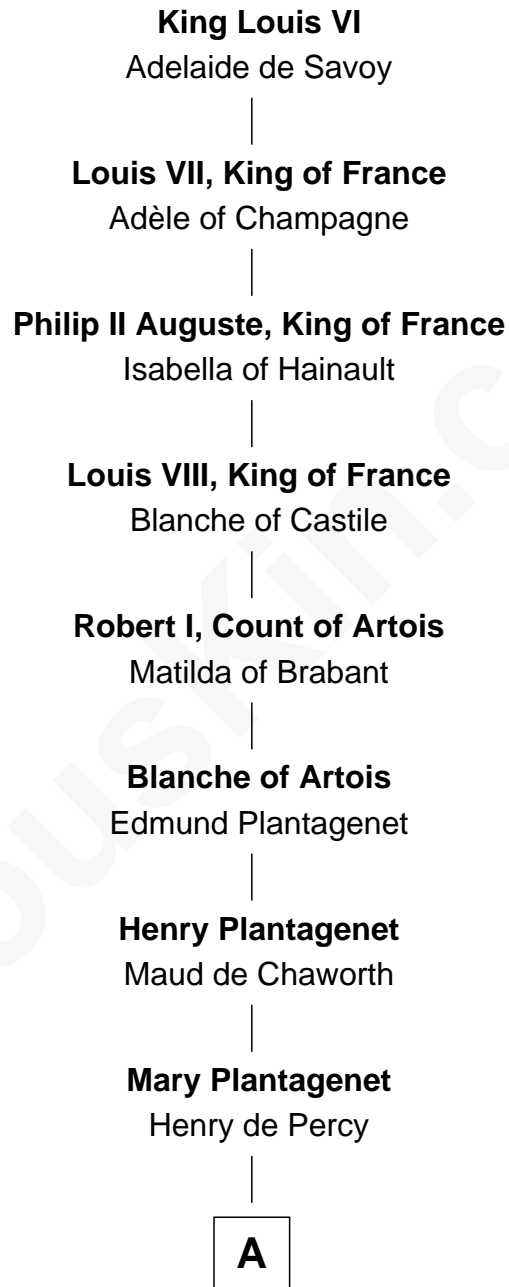

FamousKin.com Relationship Chart of

Brian Forster

TV Actor

25th Great-grandson of

King Louis VI

King of France

A

—
Sir Henry Percy
Margaret de Neville

—
Sir Henry Percy
Elizabeth Mortimer

—
Sir Henry Percy
Eleanor Neville

—
Sir Henry Percy
Eleanor Poynings

—
Margaret Percy
Sir William Gascoigne

—
Margaret Gascoigne
Ralph Ogle

—
Dorothy Ogle
Sir Thomas Forster

—
Thomas Forster
Florence Wharton

—
Cuthbert Forster
Elizabeth Bradford

—
Thomas Forster
Jane Carr

B

B

Reginald Forster

Ann - - - - -

Thomas Forster