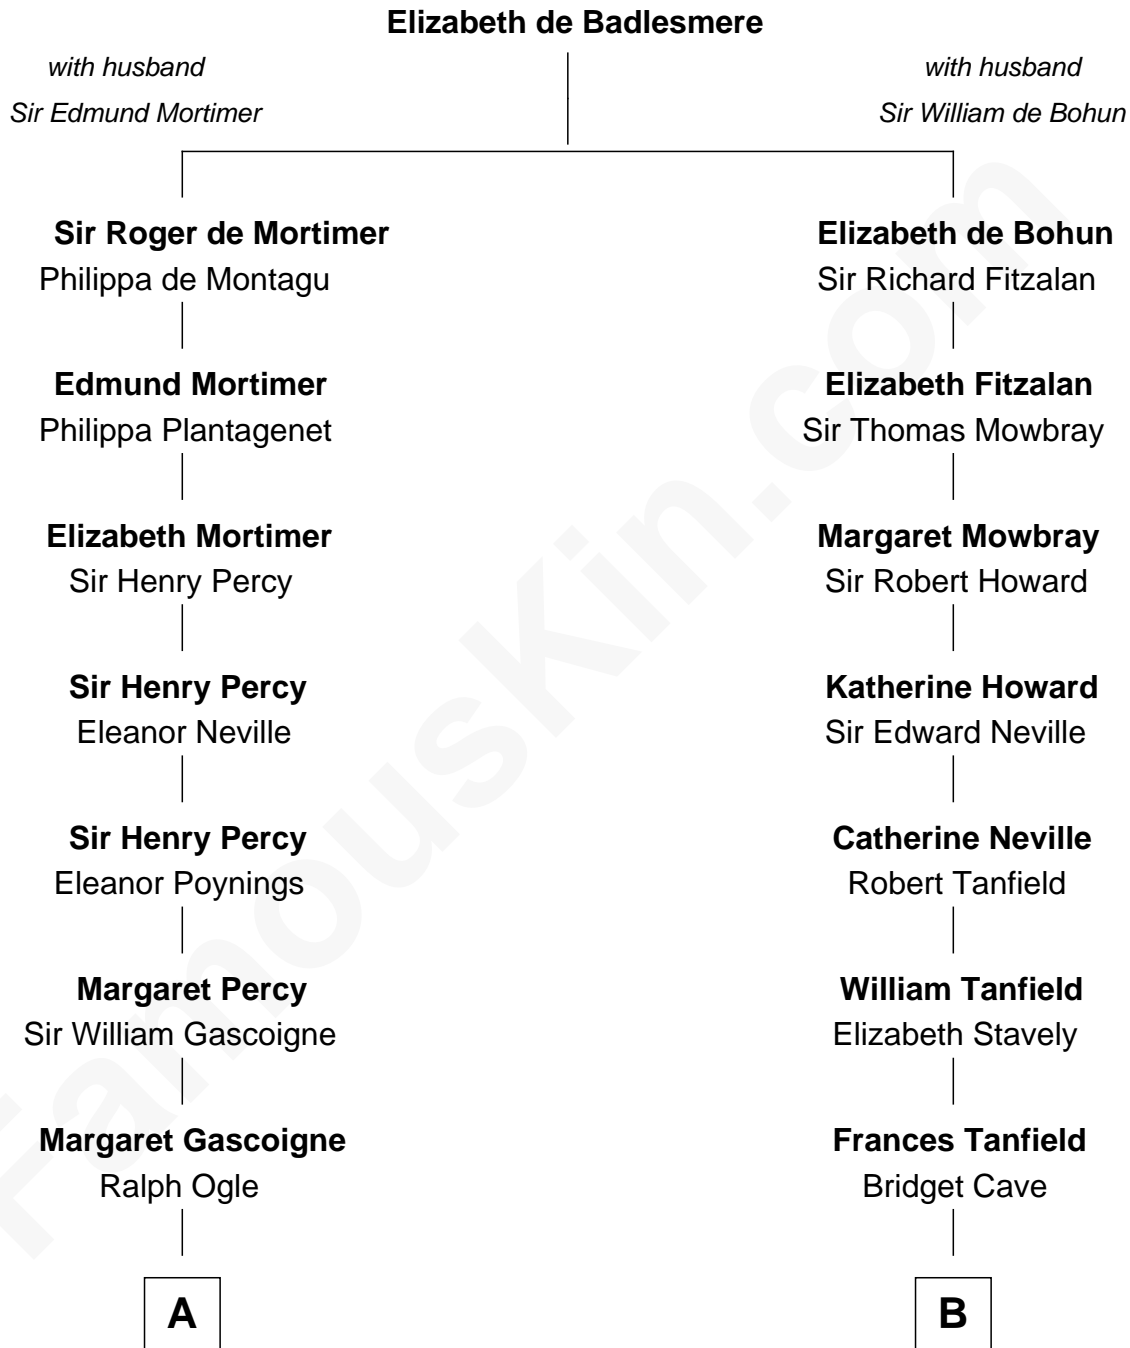

## Relationship Chart of

### Brian Forster

TV Actor

14th cousin 6 times removed of

### Thomas Jefferson

3rd U.S. President and Signer of the Declaration of Independence

**C**

—  
**Lt-Col. Frederic Blanco Forster**  
Marian Jennette Sophia De Carteret

—  
**Frederic Percy Cochrane Forster**  
Alice Mary Biggs