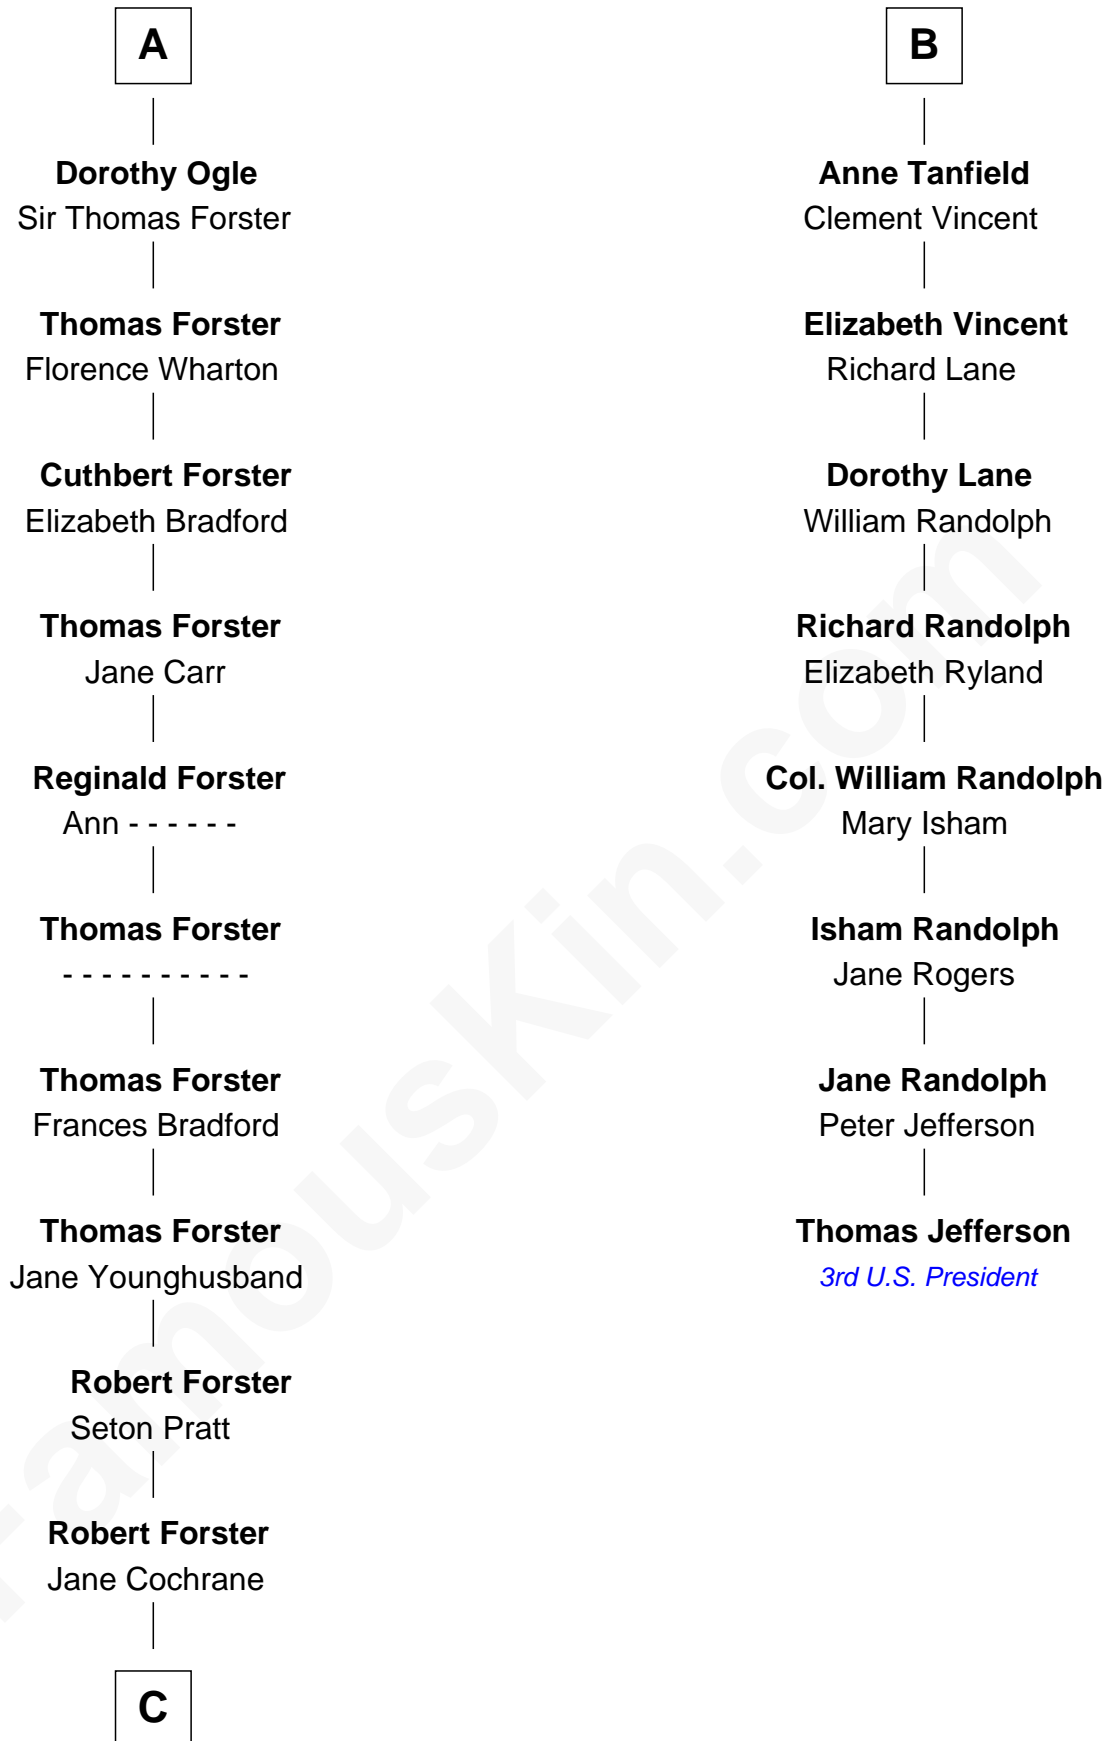

## Relationship Chart of

### Brian Forster

TV Actor

14th cousin 6 times removed of

### Thomas Jefferson

3rd U.S. President and Signer of the Declaration of Independence

**C**

—  
**Lt-Col. Frederic Blanco Forster**  
Marian Jennette Sophia De Carteret

—  
**Frederic Percy Cochrane Forster**  
Alice Mary Biggs