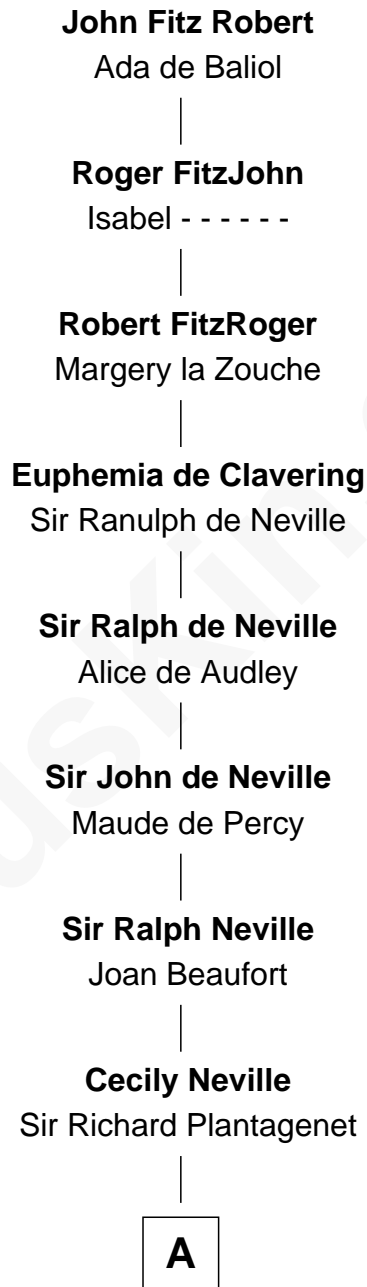

FamousKin.com Relationship Chart of

Brian Forster

TV Actor

21st Great-grandson of

John Fitz Robert

Magna Carta Surety

A

Anne of York

Sir Thomas St. Leger

Anne St. Leger

Sir George Manners

Katherine Manners

Sir Robert Constable

Barbara Constable

Sir William Babthorpe

Margaret Babthorpe