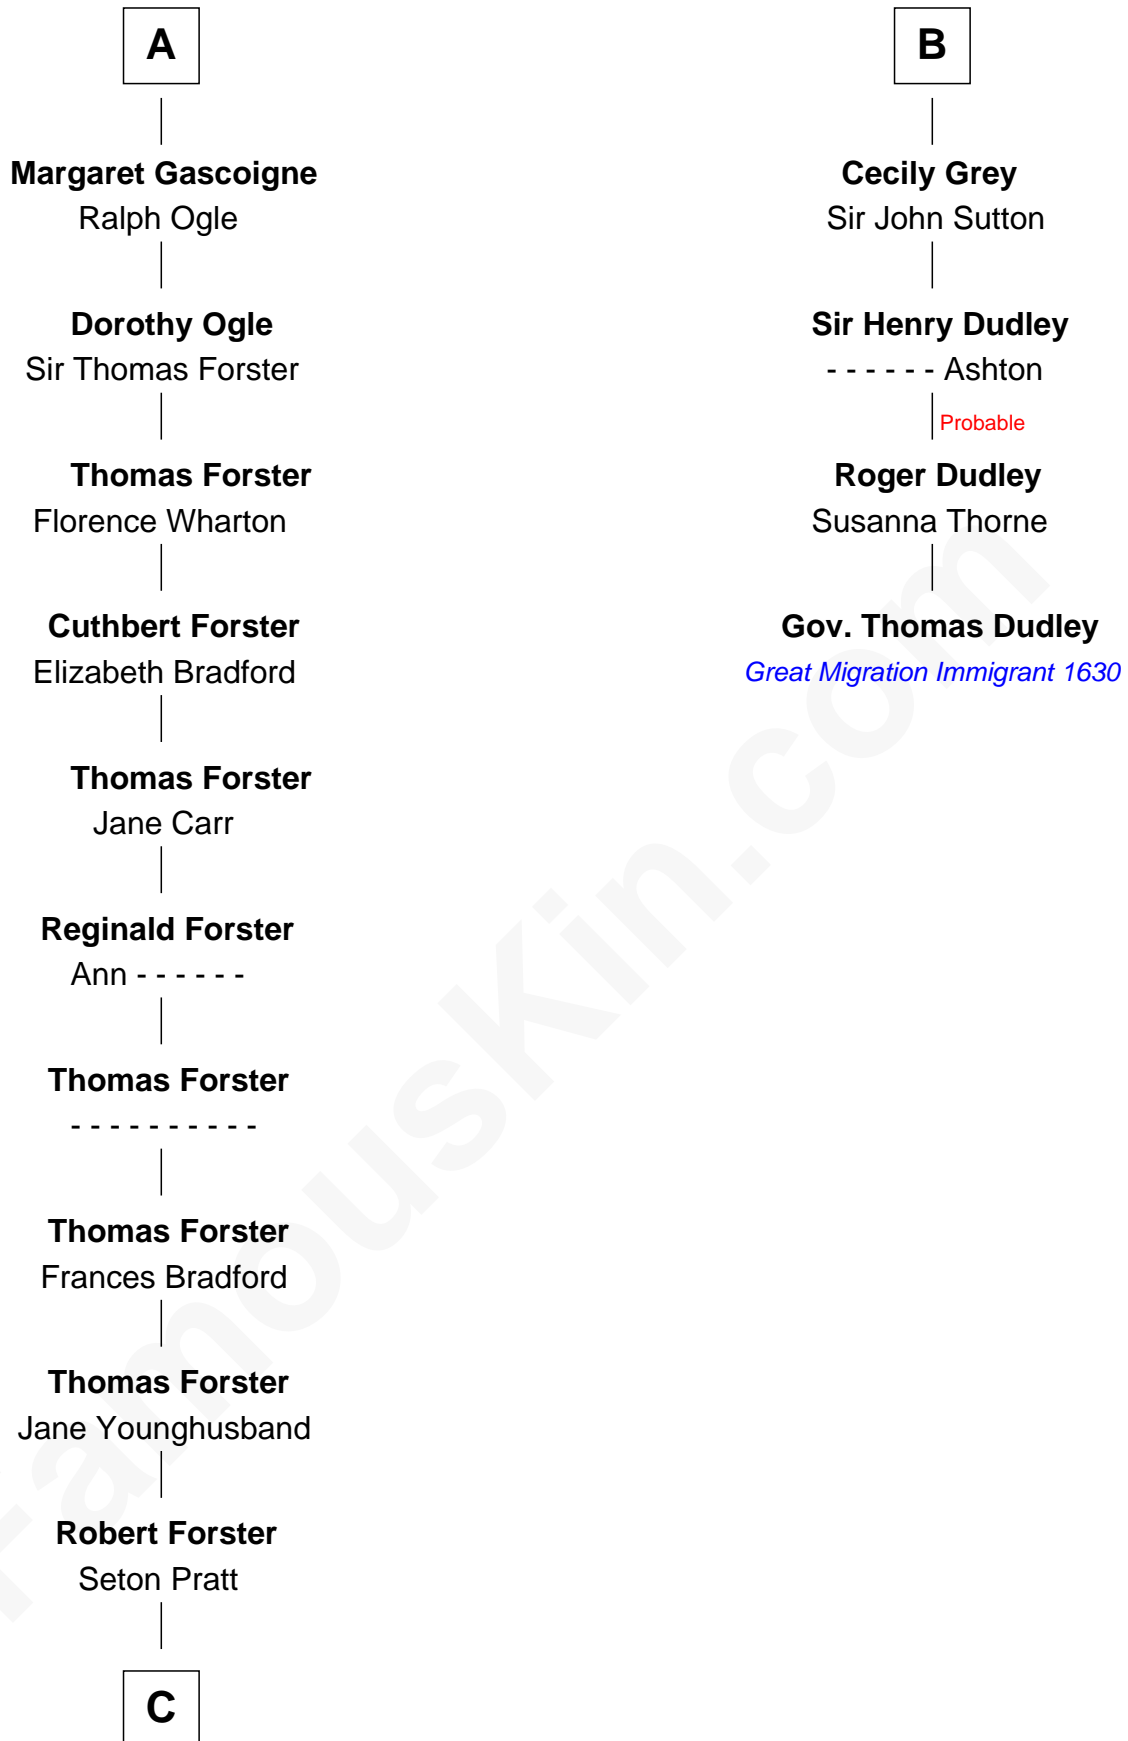

# FamousKin.com Relationship Chart of

**Brian Forster**

*TV Actor*

10th cousin 11 times removed of

**Gov. Thomas Dudley**

*(1576 - 1653) Great Migration Immigrant 1630*

**Bartholomew de Badlesmere**

Margaret de Clare

**Sir Henry Percy**

Eleanor Neville

**Sir Henry Percy**

Eleanor Poynings

**Margaret Percy**

Sir William Gascoigne

**A**

**Margery de Badlesmere**

Sir William de Ros

**Thomas de Ros**

Beatrice de Stafford

**Margaret de Ros**

Sir Reynold Grey

**Margaret Grey**

Sir William Bonville

**William Bonville**

Elizabeth Harington

**William Bonville**

Katherine Neville

**Cecily Bonville**

Thomas Grey

**B**

**C**

Robert Forster