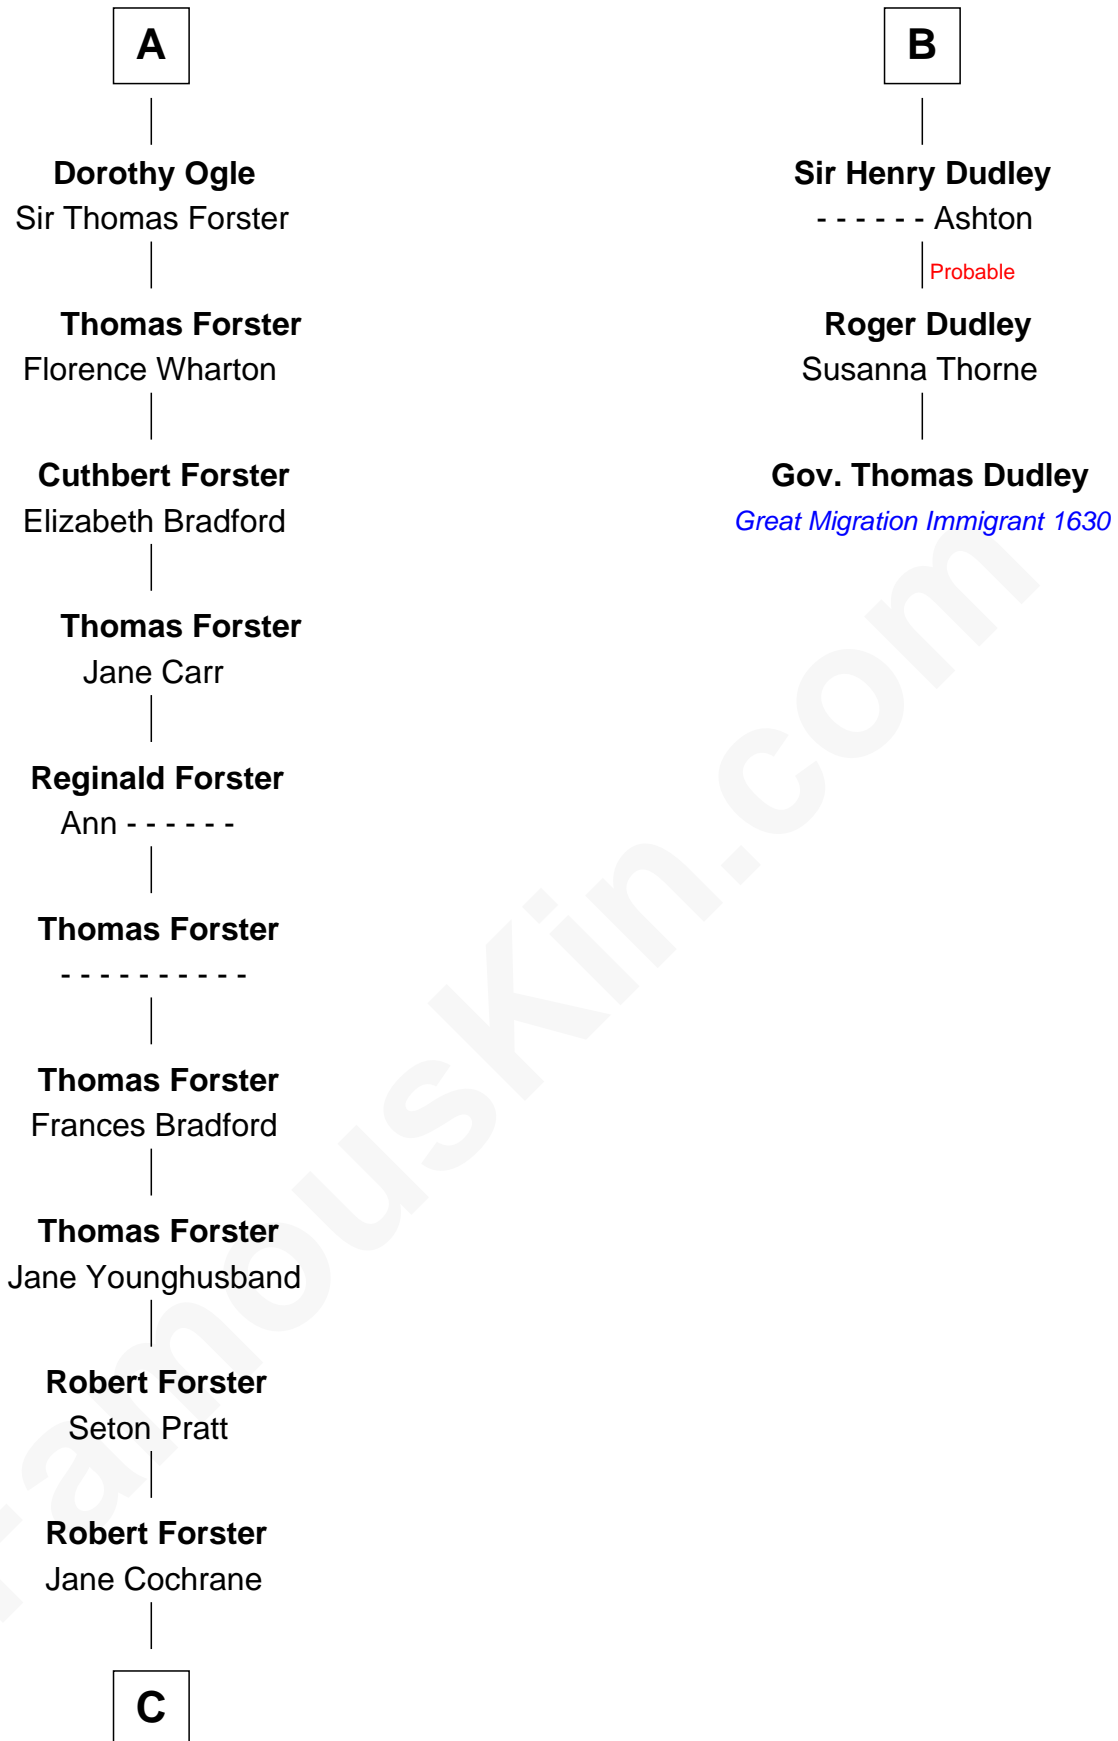

FamousKin.com Relationship Chart of

Brian Forster

TV Actor

9th cousin 11 times removed of

Gov. Thomas Dudley

(1576 - 1653) Great Migration Immigrant 1630

C

—
Lt-Col. Frederic Blanco Forster
Marian Jennette Sophia De Carteret