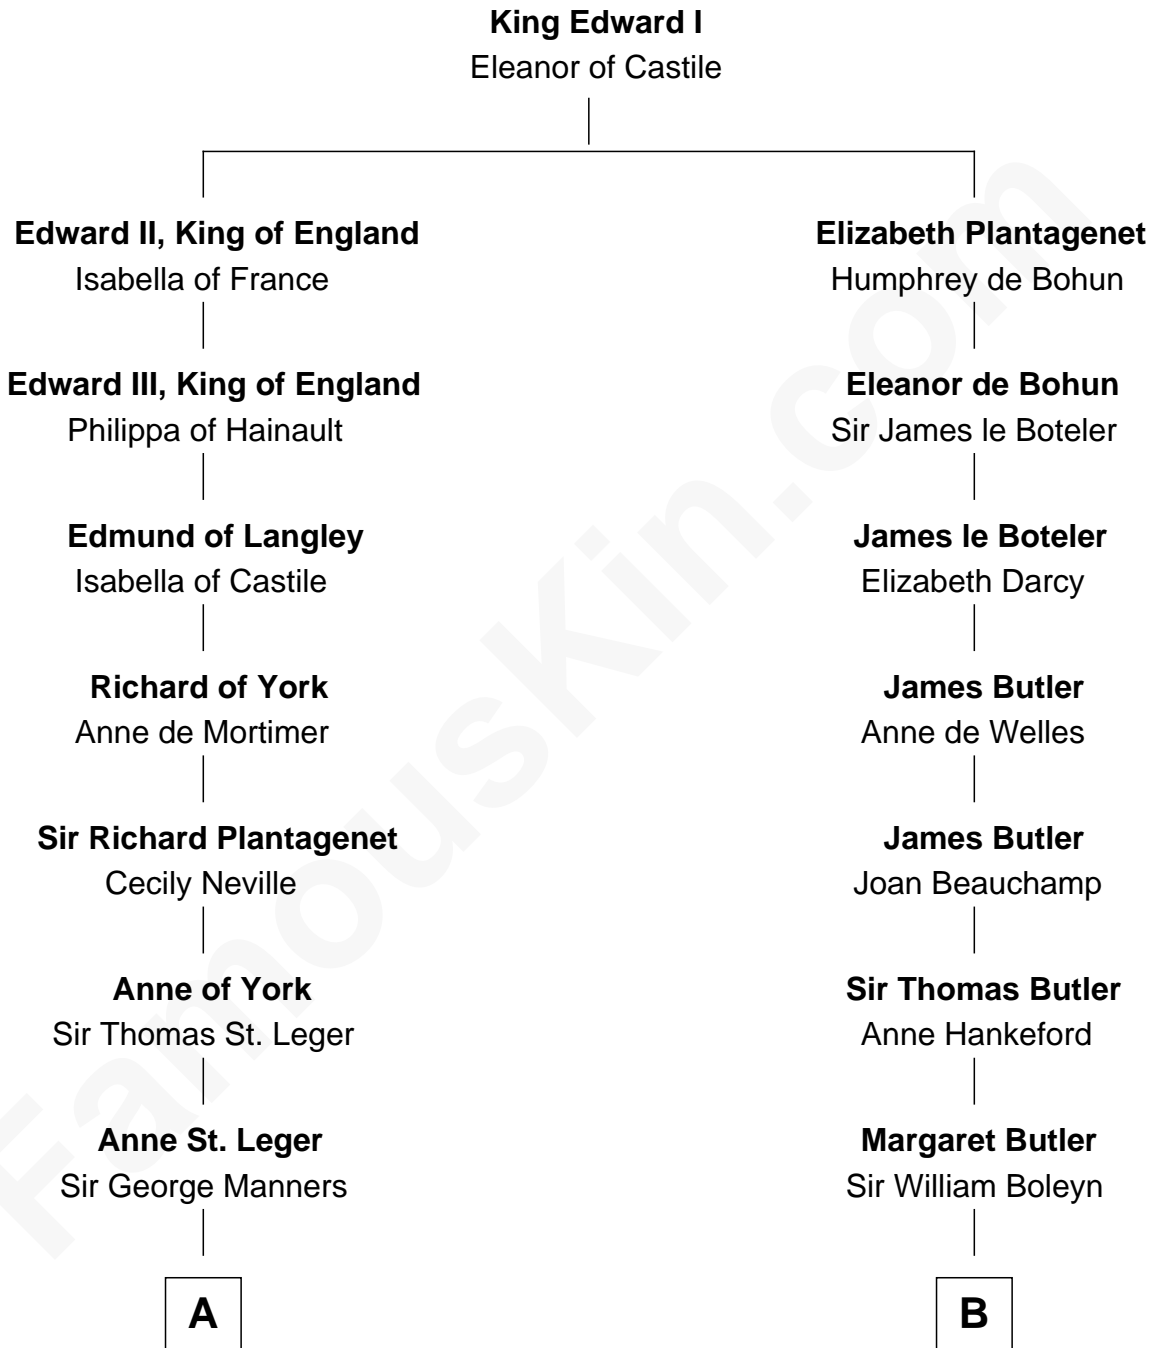

FamousKin.com Relationship Chart of

Brian Forster

TV Actor

8th cousin 12 times removed of

Anne Boleyn

2nd Wife of King Henry VIII

C

—
Lt-Col. Frederic Blanco Forster
Marian Jennette Sophia De Carteret

—
Frederic Percy Cochrane Forster
Alice Mary Biggs

—
Peter Cochrane Forster
Jennifer Dickens Downing

—
Brian Forster
TV Actor

FamousKin.com