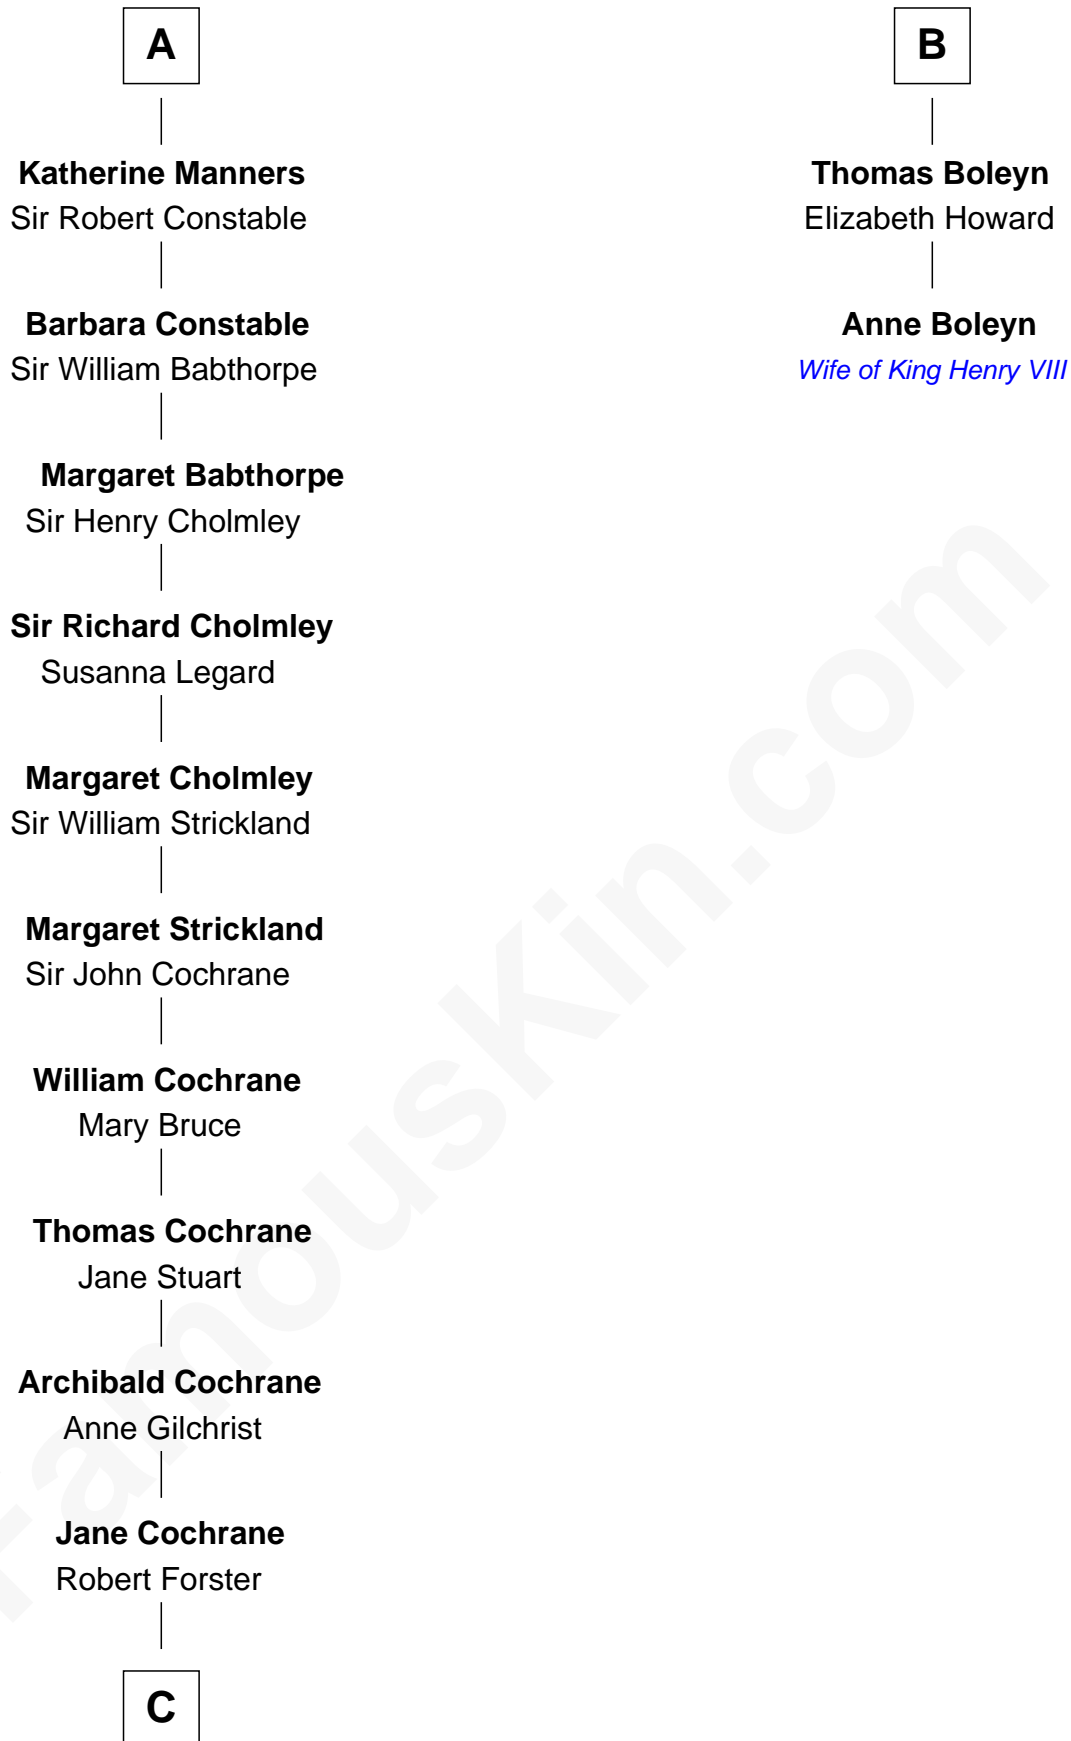

FamousKin.com Relationship Chart of

Brian Forster

TV Actor

8th cousin 12 times removed of

Anne Boleyn

2nd Wife of King Henry VIII

C

—
Lt-Col. Frederic Blanco Forster
Marian Jennette Sophia De Carteret

—
Frederic Percy Cochrane Forster
Alice Mary Biggs

—
Peter Cochrane Forster
Jennifer Dickens Downing

—
Brian Forster
TV Actor

FamousKin.com