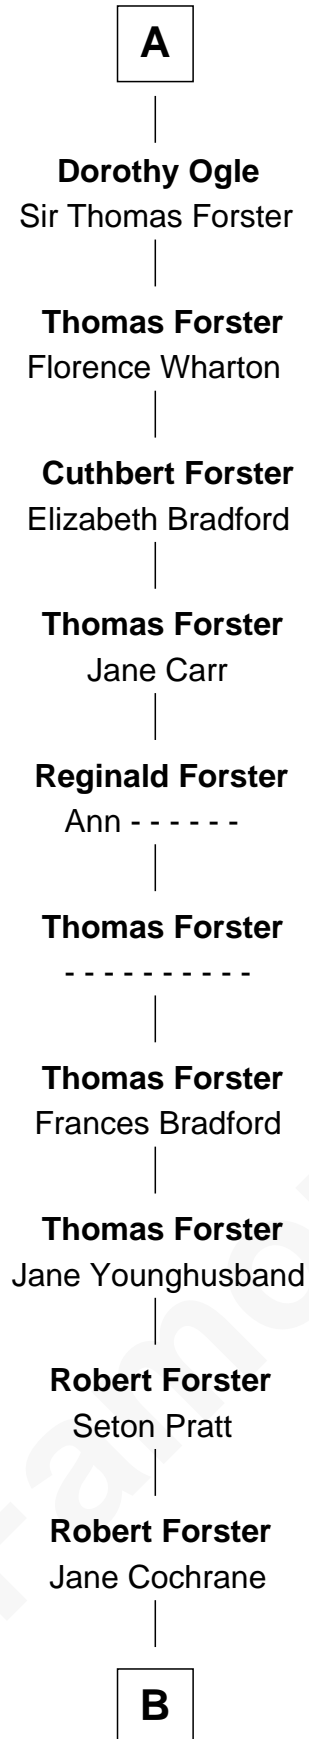

FamousKin.com Relationship Chart of

Brian Forster

TV Actor

6th cousin 14 times removed of

Anne Boleyn

2nd Wife of King Henry VIII

B

—
Lt-Col. Frederic Blanco Forster
Marian Jennette Sophia De Carteret

—
Frederic Percy Cochrane Forster
Alice Mary Biggs

—
Peter Cochrane Forster
Jennifer Dickens Downing

—
Brian Forster
TV Actor

FamousKin.com