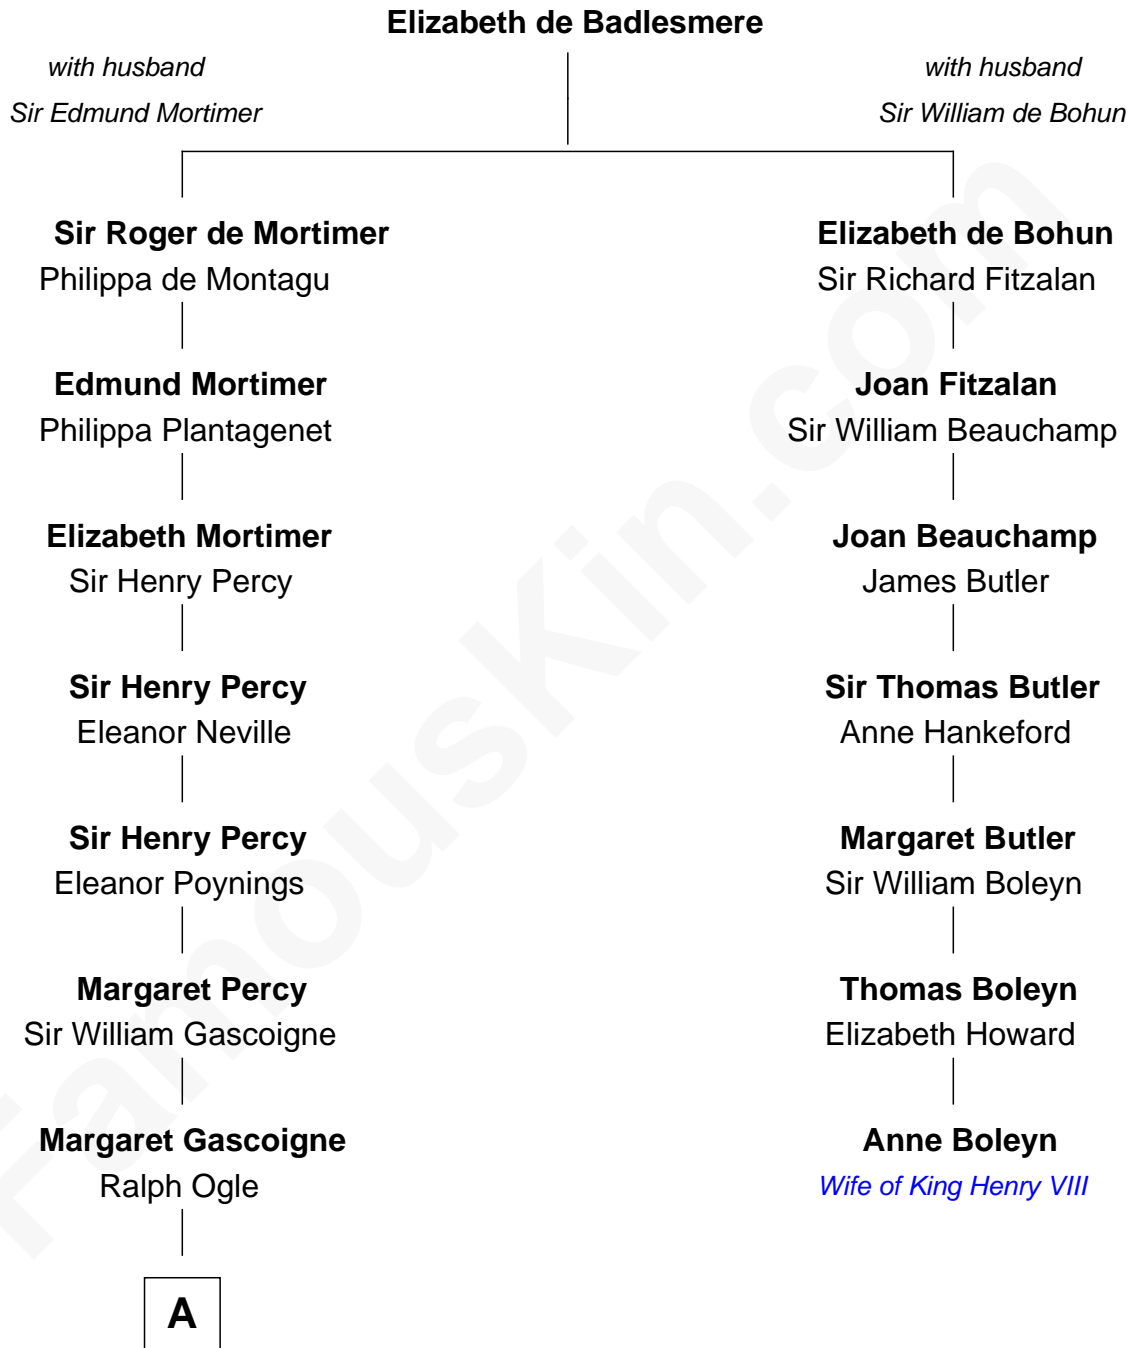

FamousKin.com Relationship Chart of

Brian Forster

TV Actor

6th cousin 14 times removed of

Anne Boleyn

2nd Wife of King Henry VIII

B

—
Lt-Col. Frederic Blanco Forster
Marian Jennette Sophia De Carteret