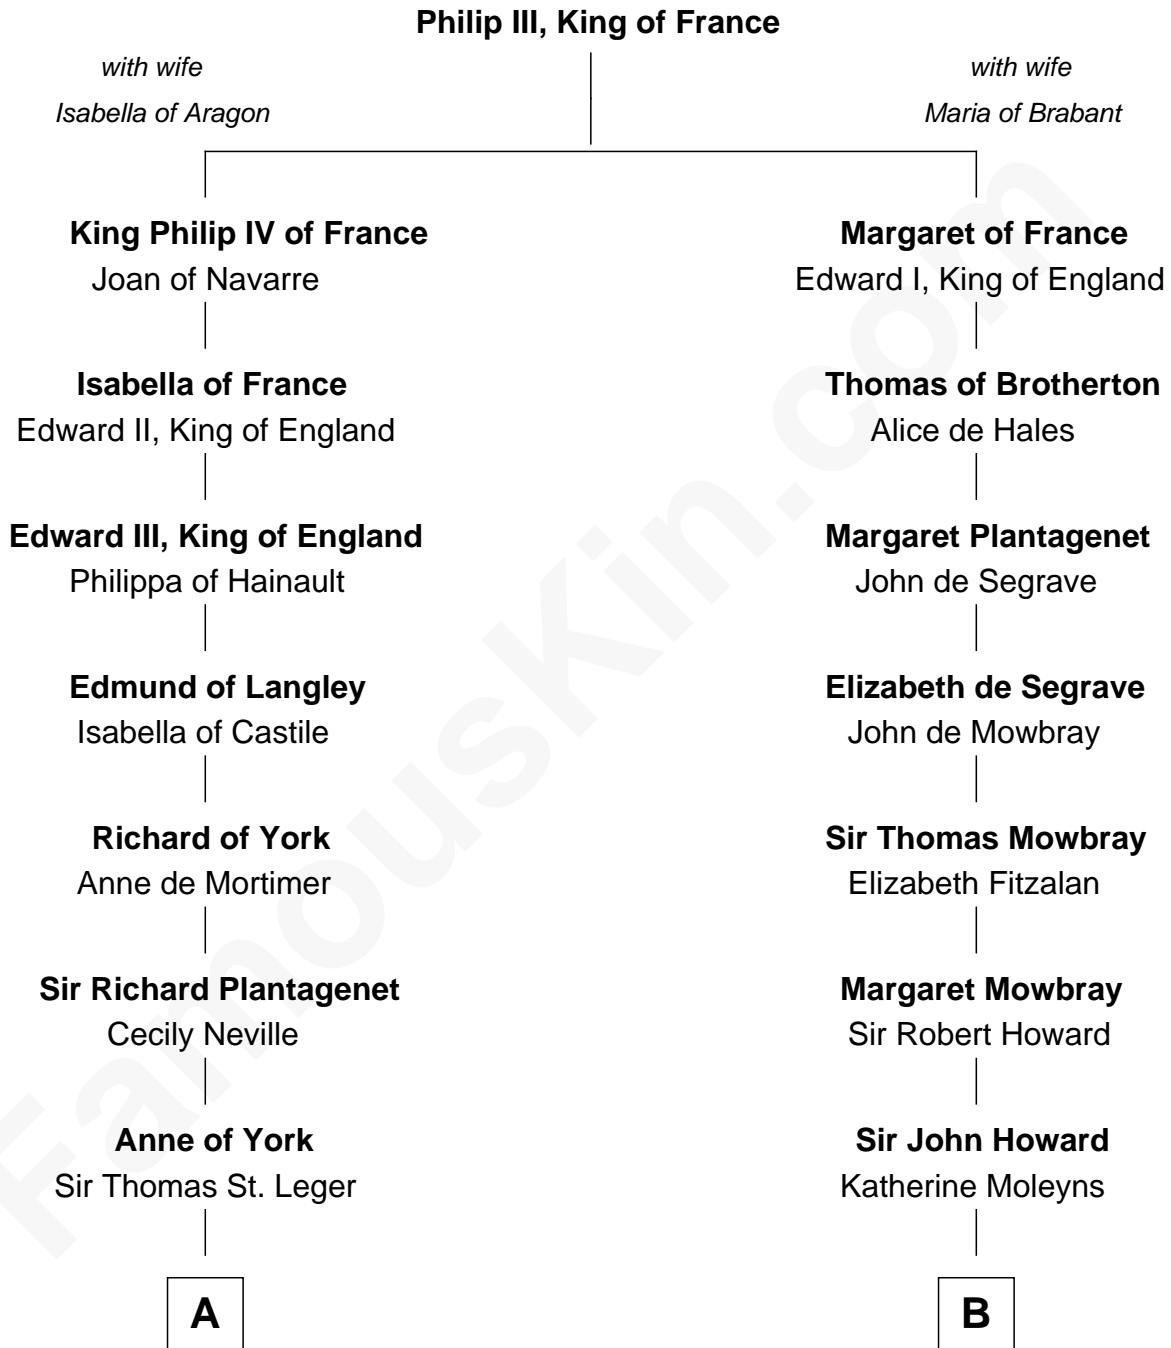

# FamousKin.com Relationship Chart of

**Brian Forster**

*TV Actor*

9th cousin 12 times removed of

**Anne Boleyn**

*2nd Wife of King Henry VIII*

**C**

—  
**Jane Cochrane**

Robert Forster

—  
**Lt-Col. Frederic Blanco Forster**

Marian Jennette Sophia De Carteret

—  
**Frederic Percy Cochrane Forster**

Alice Mary Biggs

—  
**Peter Cochrane Forster**

Jennifer Dickens Downing

—  
**Brian Forster**