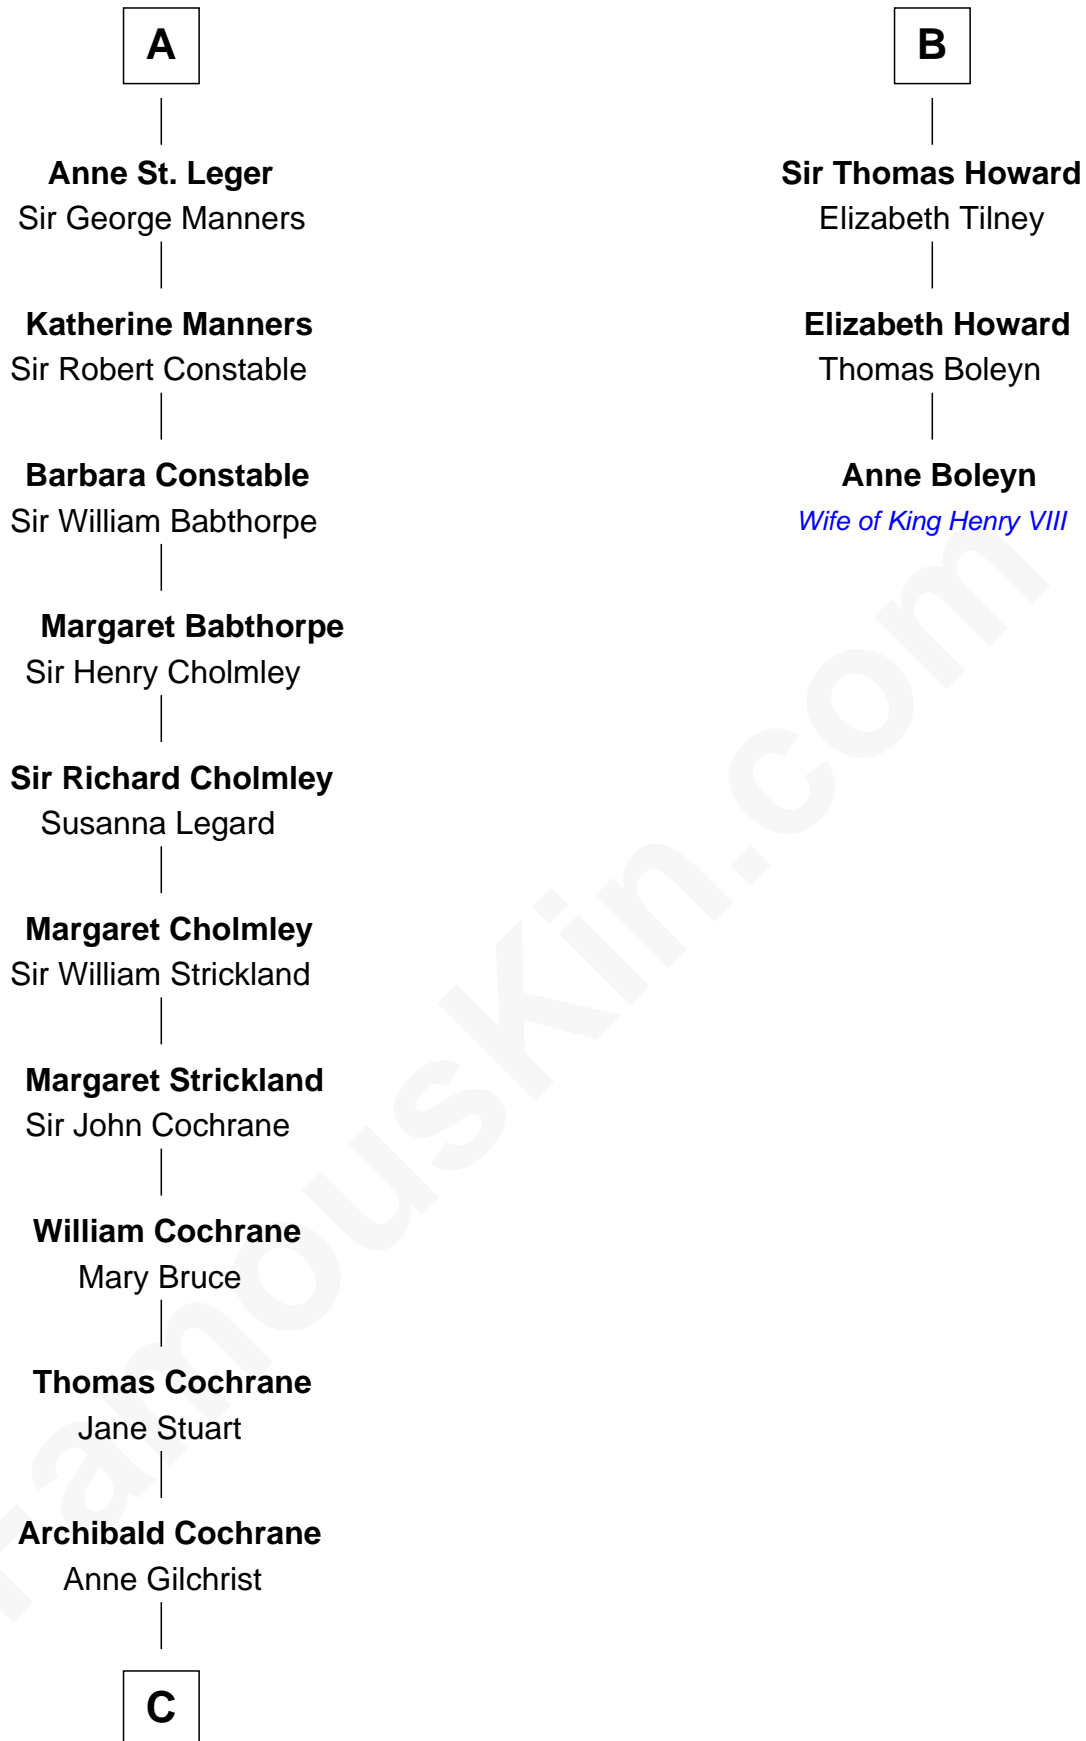

# FamousKin.com Relationship Chart of

**Brian Forster**

*TV Actor*

9th cousin 12 times removed of

**Anne Boleyn**

*2nd Wife of King Henry VIII*

**C**

—  
**Jane Cochrane**

Robert Forster

—  
**Lt-Col. Frederic Blanco Forster**

Marian Jennette Sophia De Carteret

—  
**Frederic Percy Cochrane Forster**

Alice Mary Biggs

—  
**Peter Cochrane Forster**

Jennifer Dickens Downing

—  
**Brian Forster**