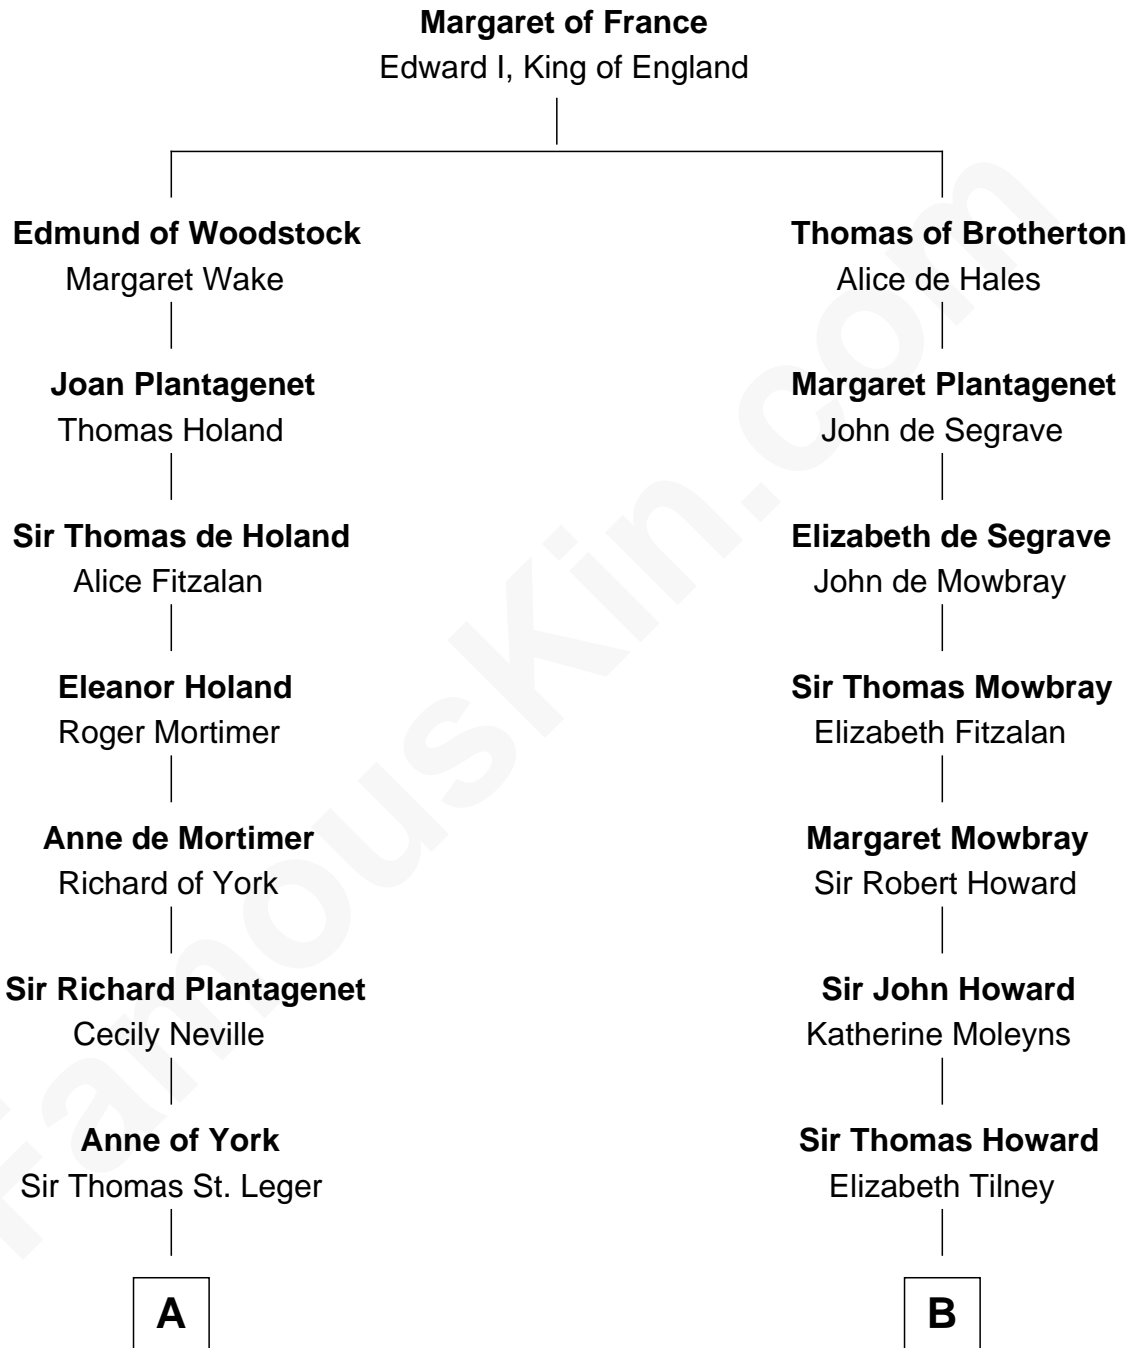

# FamousKin.com Relationship Chart of

**Brian Forster**

*TV Actor*

8th cousin 13 times removed of

**Anne Boleyn**

*2nd Wife of King Henry VIII*

**C**

—  
**Jane Cochrane**

Robert Forster

—  
**Lt-Col. Frederic Blanco Forster**

Marian Jennette Sophia De Carteret

—  
**Frederic Percy Cochrane Forster**

Alice Mary Biggs

—  
**Peter Cochrane Forster**

Jennifer Dickens Downing

—  
**Brian Forster**