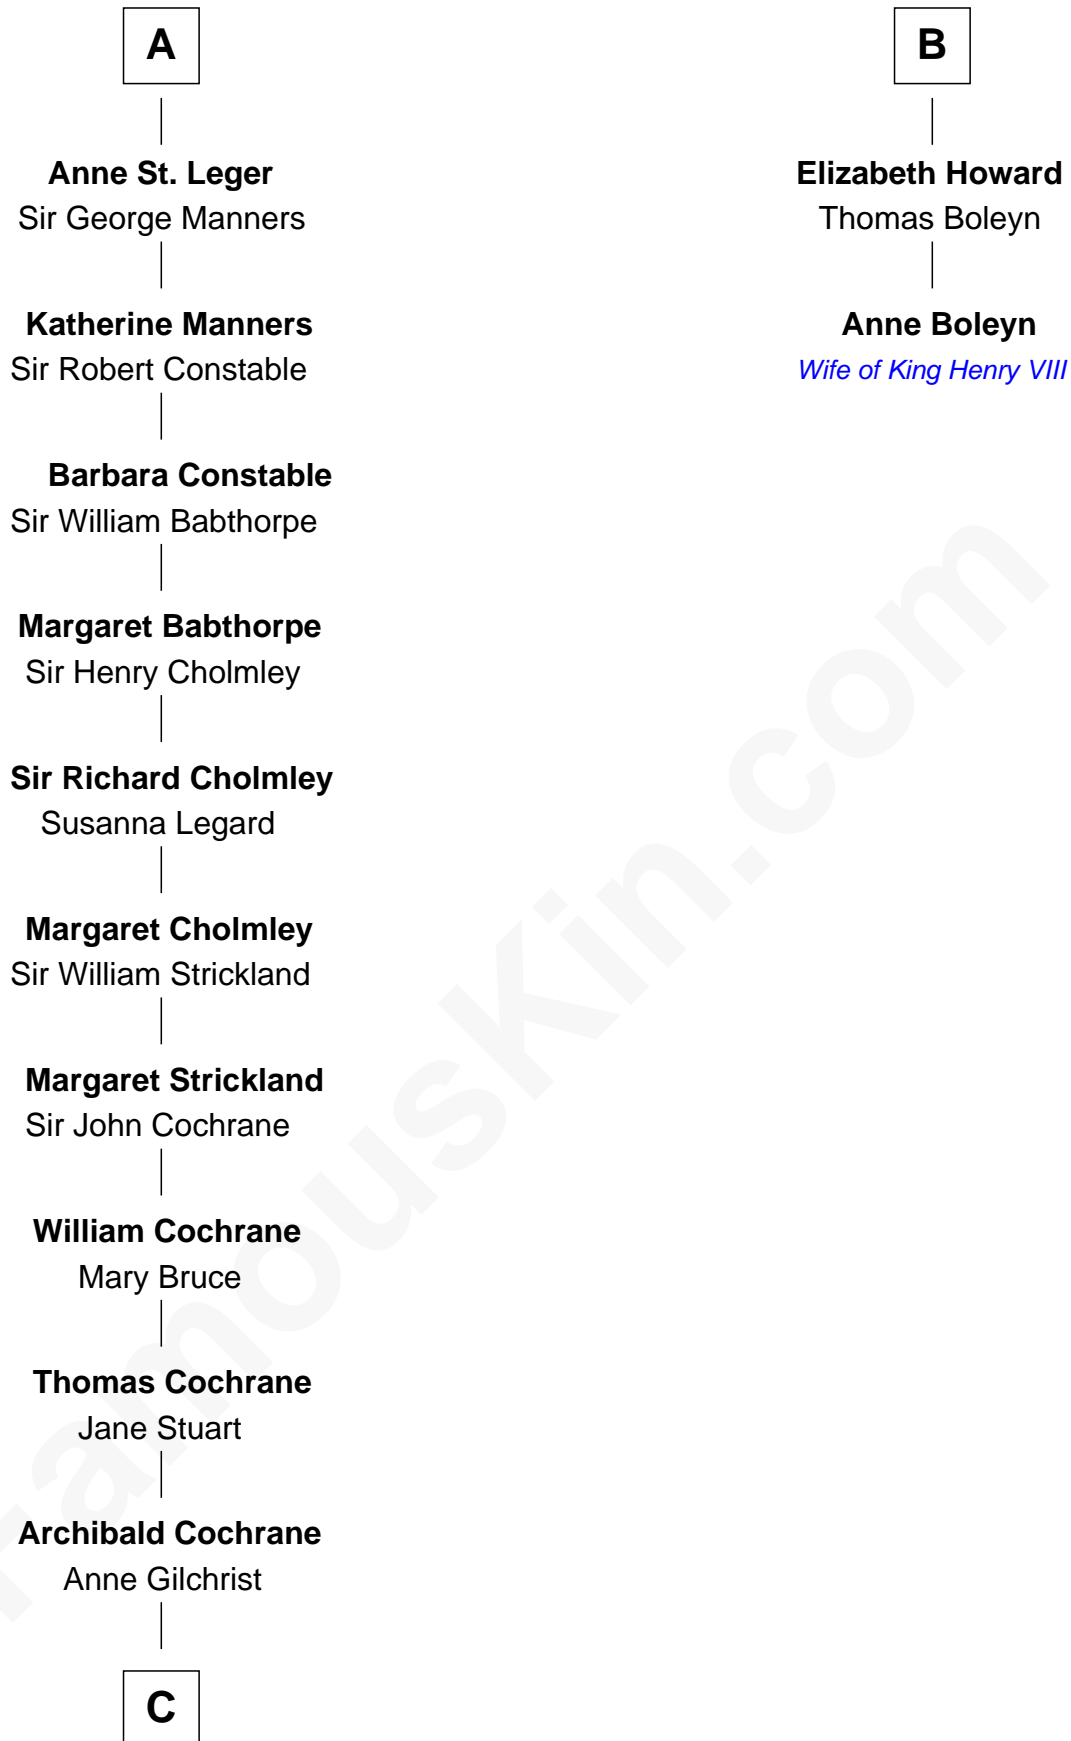

# FamousKin.com Relationship Chart of

**Brian Forster**

*TV Actor*

8th cousin 13 times removed of

**Anne Boleyn**

*2nd Wife of King Henry VIII*

**C**

—  
**Jane Cochrane**

Robert Forster

—  
**Lt-Col. Frederic Blanco Forster**

Marian Jennette Sophia De Carteret

—  
**Frederic Percy Cochrane Forster**

Alice Mary Biggs

—  
**Peter Cochrane Forster**

Jennifer Dickens Downing

—  
**Brian Forster**