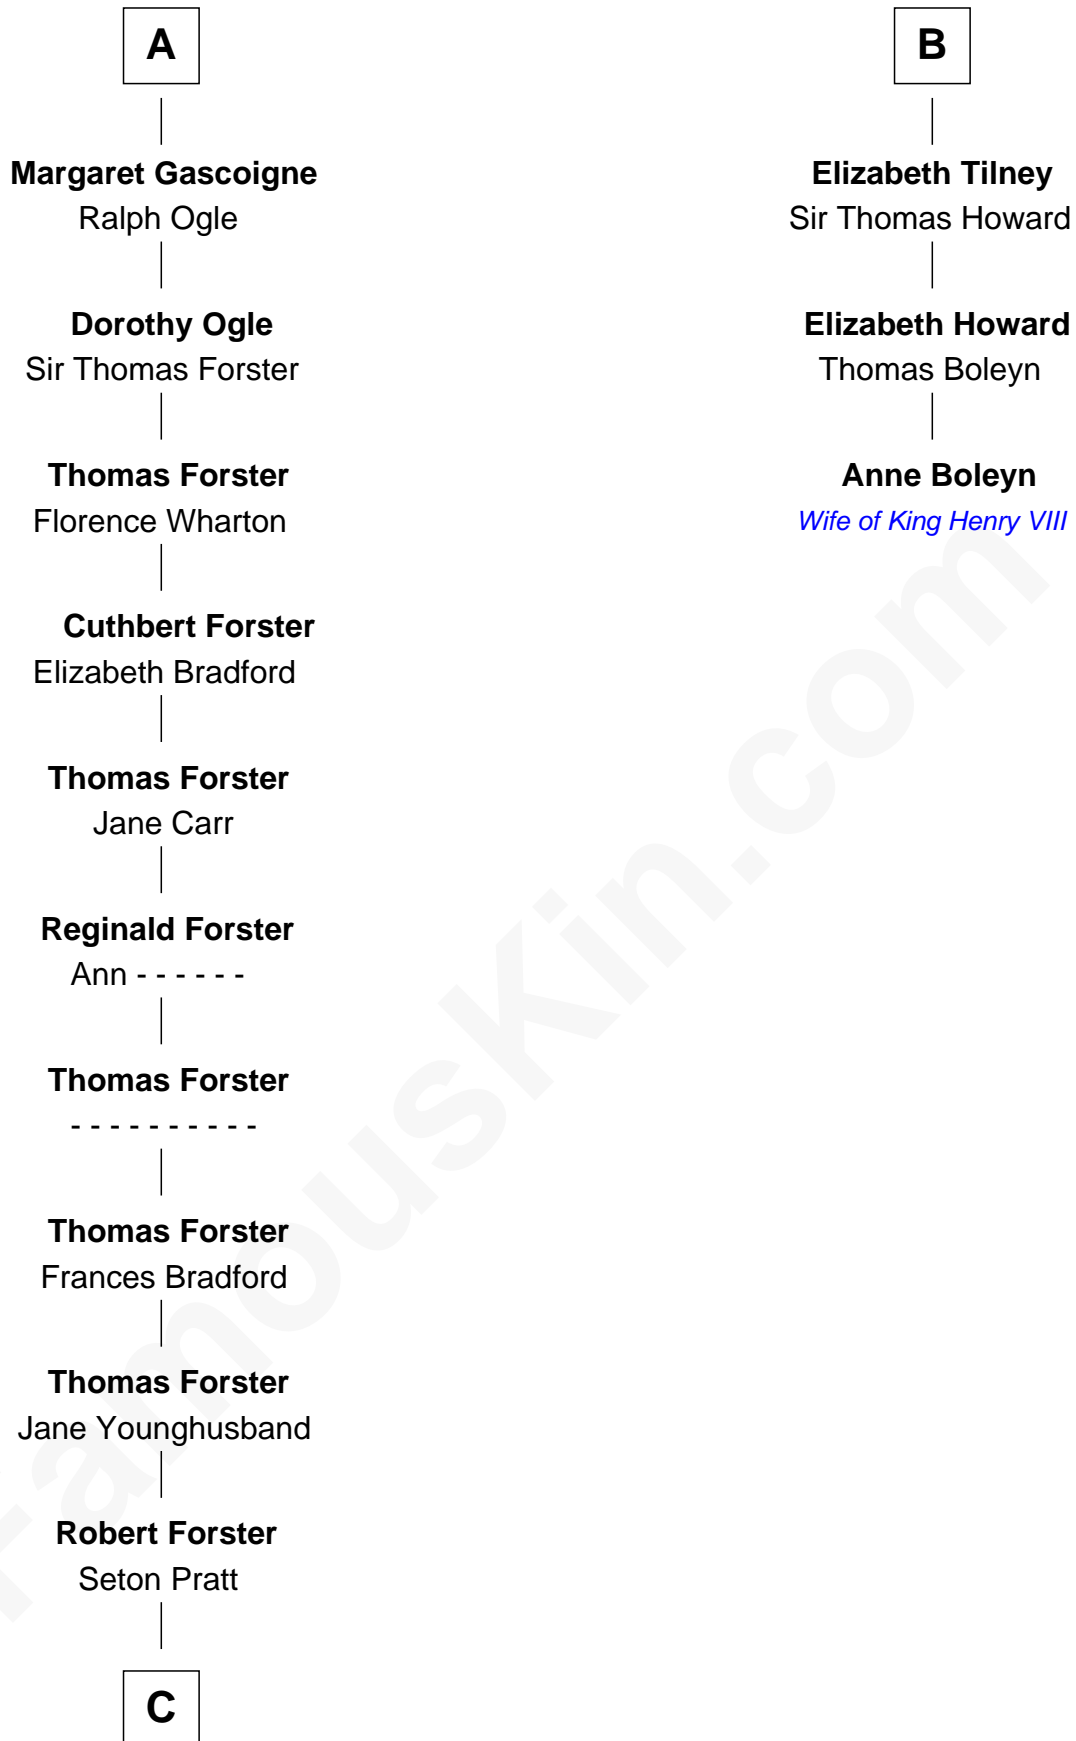

# FamousKin.com Relationship Chart of

**Brian Forster**

*TV Actor*

9th cousin 12 times removed of

**Anne Boleyn**

*2nd Wife of King Henry VIII*

**Sir William de Cantilupe**

Eve de Braiose

**C**

Robert Forster

Jane Cochrane

Lt-Col. Frederic Blanco Forster

Marian Jennette Sophia De Carteret

Frederic Percy Cochrane Forster

Alice Mary Biggs

Peter Cochrane Forster