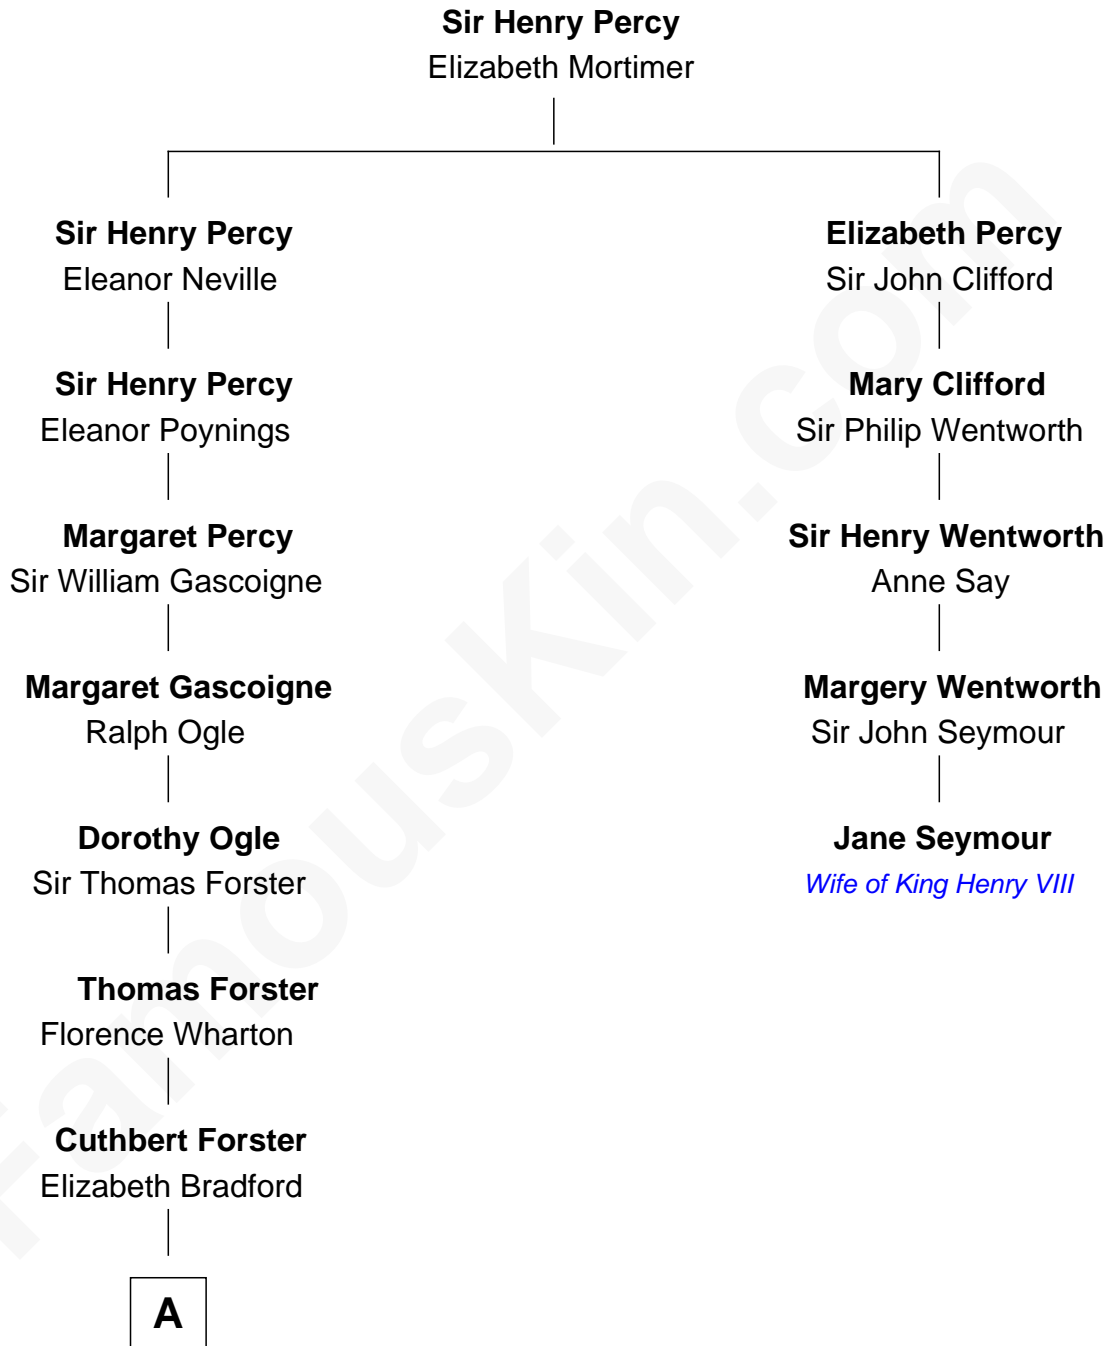

FamousKin.com Relationship Chart of

Brian Forster

TV Actor

4th cousin 13 times removed of

Jane Seymour

3rd Wife of King Henry VIII

A

Thomas Forster

Jane Carr

Reginald Forster

Ann - - - - -

Thomas Forster

- - - - -

Thomas Forster

Frances Bradford

Thomas Forster