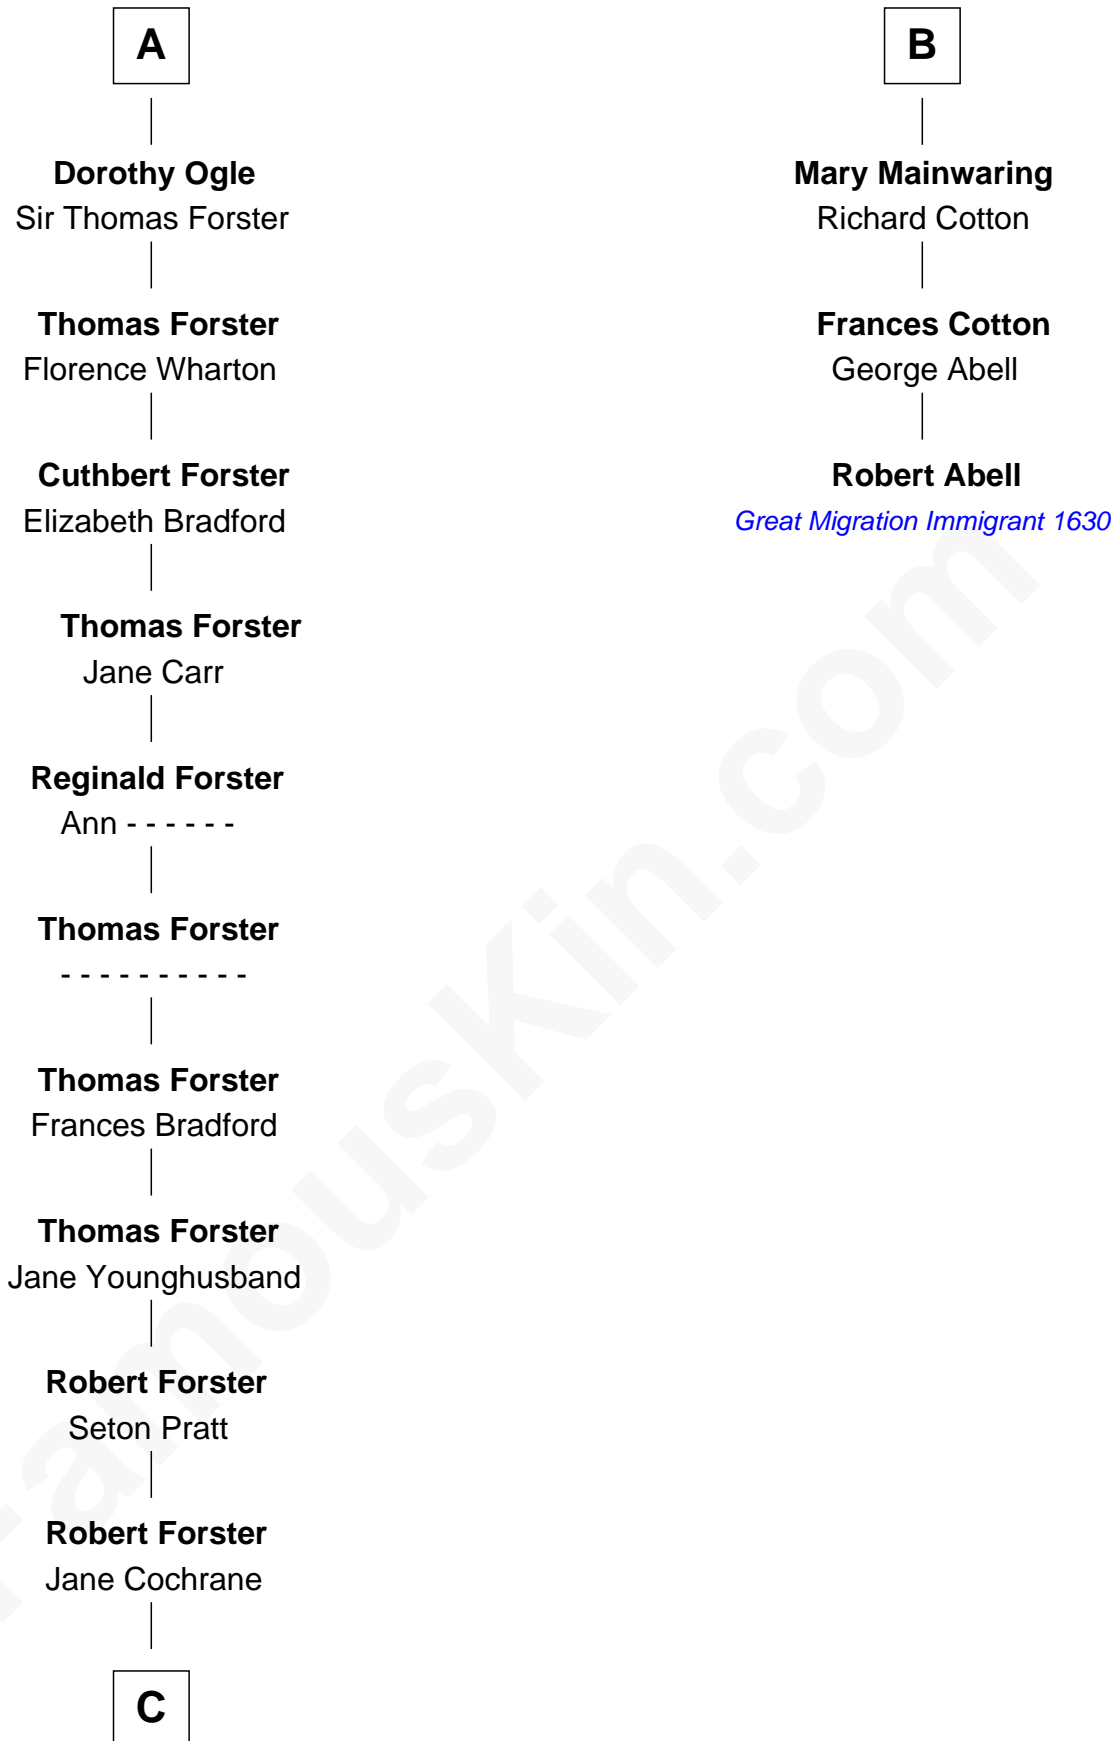

FamousKin.com Relationship Chart of

Peter Forster

TV and Movie Actor

9th cousin 10 times removed of

Robert Abell

(c1605 - 1663) Great Migration Immigrant 1630

Sir Thomas de Beauchamp

Katherine de Mortimer

Sir Robert Corbet

Dorothy Corbet

Sir Richard Mainwaring

Sir Arthur Mainwaring

Margaret Mainwaring

B

C

—
Lt-Col. Frederic Blanco Forster
Marian Jennette Sophia De Carteret