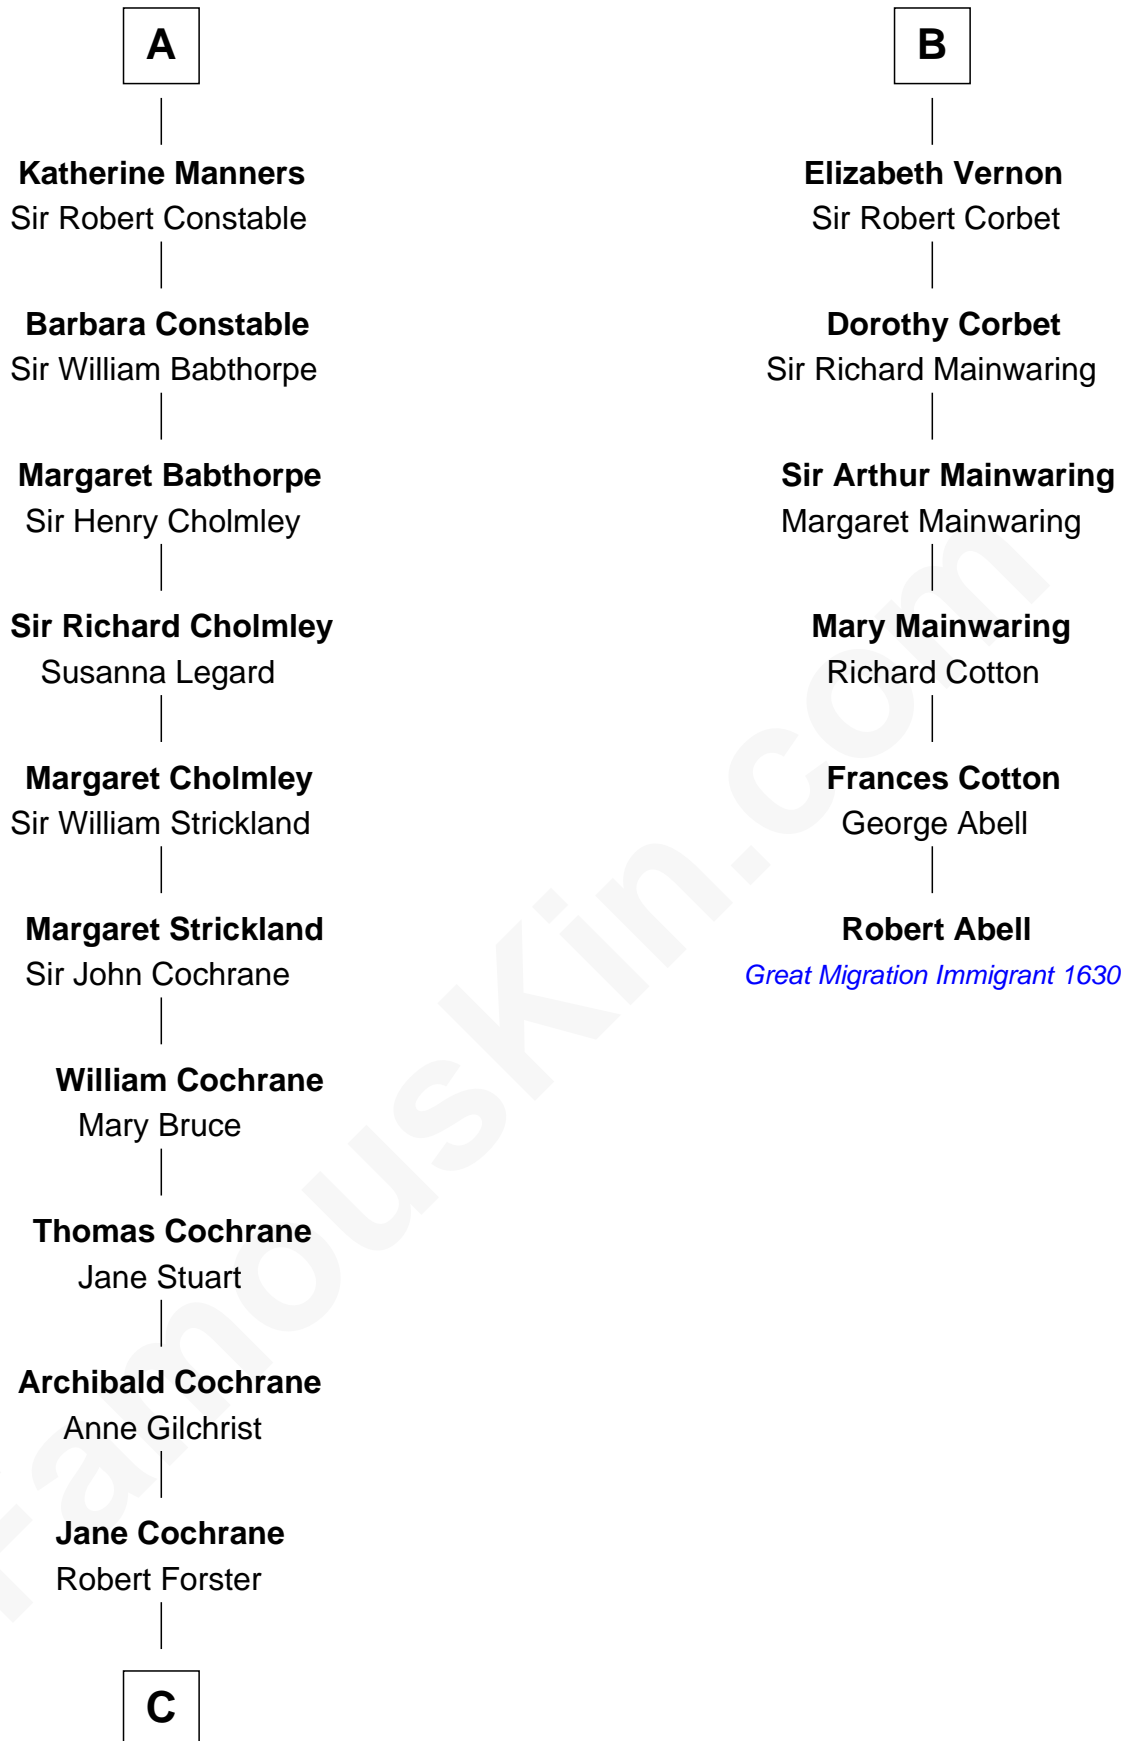

# FamousKin.com Relationship Chart of

**Peter Forster**

*TV and Movie Actor*

12th cousin 7 times removed of

**Robert Abell**

*(c1605 - 1663) Great Migration Immigrant 1630*

**C**

—  
**Lt-Col. Frederic Blanco Forster**  
Marian Jennette Sophia De Carteret

—  
**Frederic Percy Cochrane Forster**  
Alice Mary Biggs

—  
**Peter Forster**  
*TV and Movie Actor*

FamousKin.com