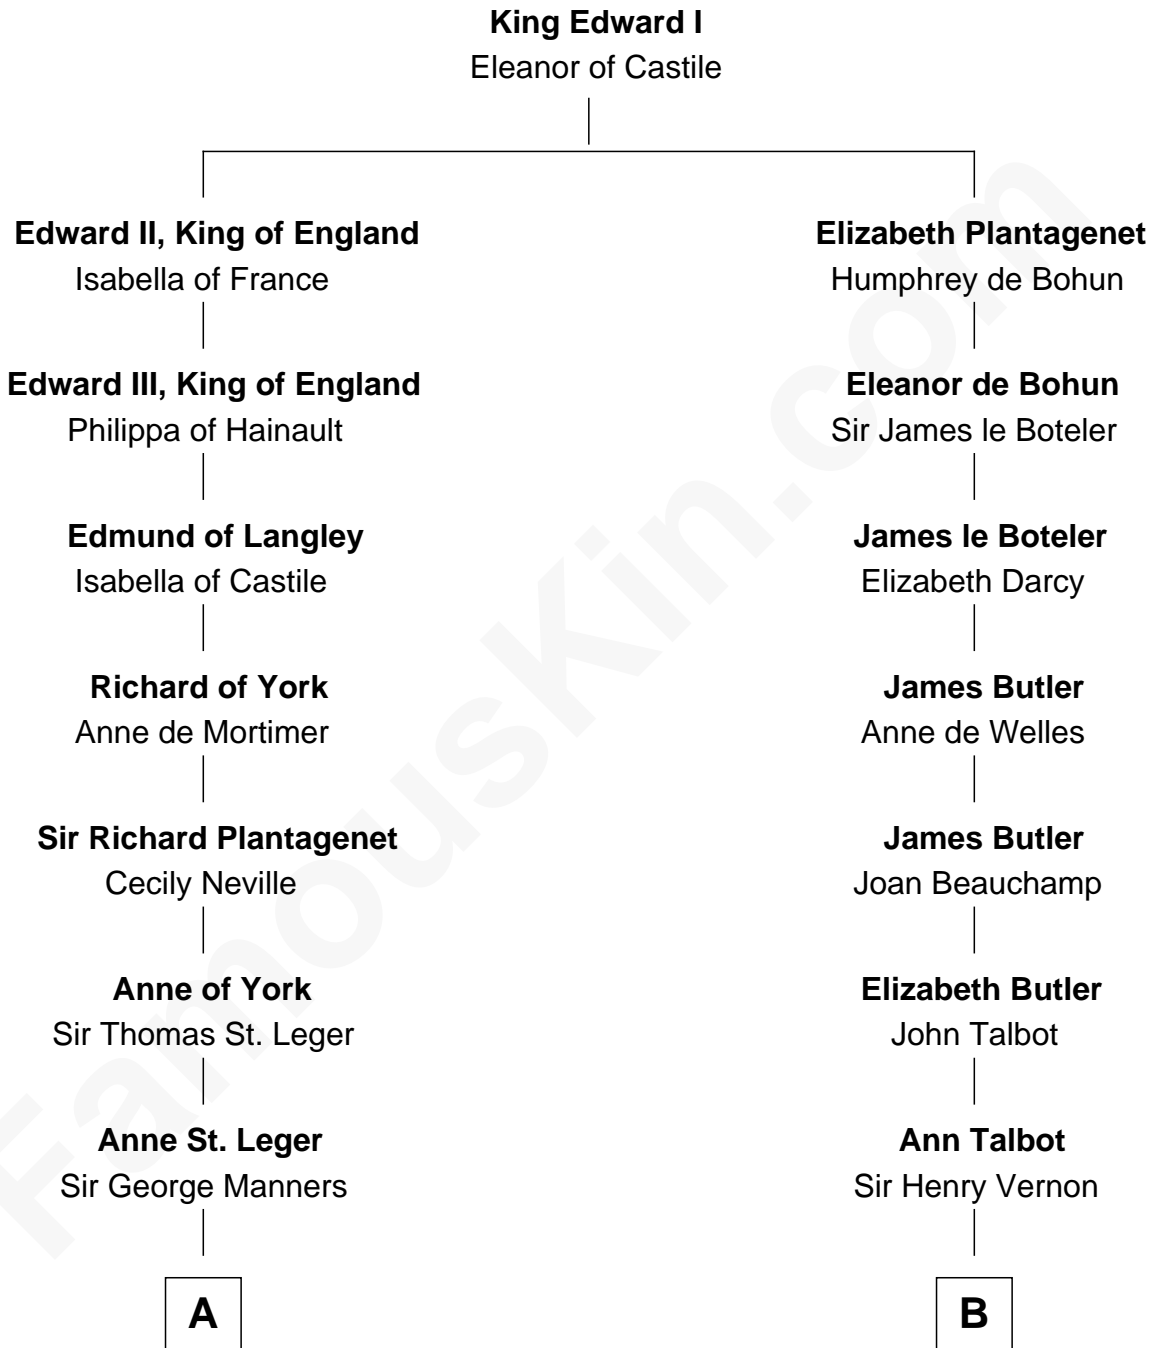

# FamousKin.com Relationship Chart of

**Peter Forster**

*TV and Movie Actor*

12th cousin 7 times removed of

**Robert Abell**

*(c1605 - 1663) Great Migration Immigrant 1630*

**C**

—  
**Lt-Col. Frederic Blanco Forster**  
Marian Jennette Sophia De Carteret

—  
**Frederic Percy Cochrane Forster**  
Alice Mary Biggs

—  
**Peter Forster**  
*TV and Movie Actor*

FamousKin.com