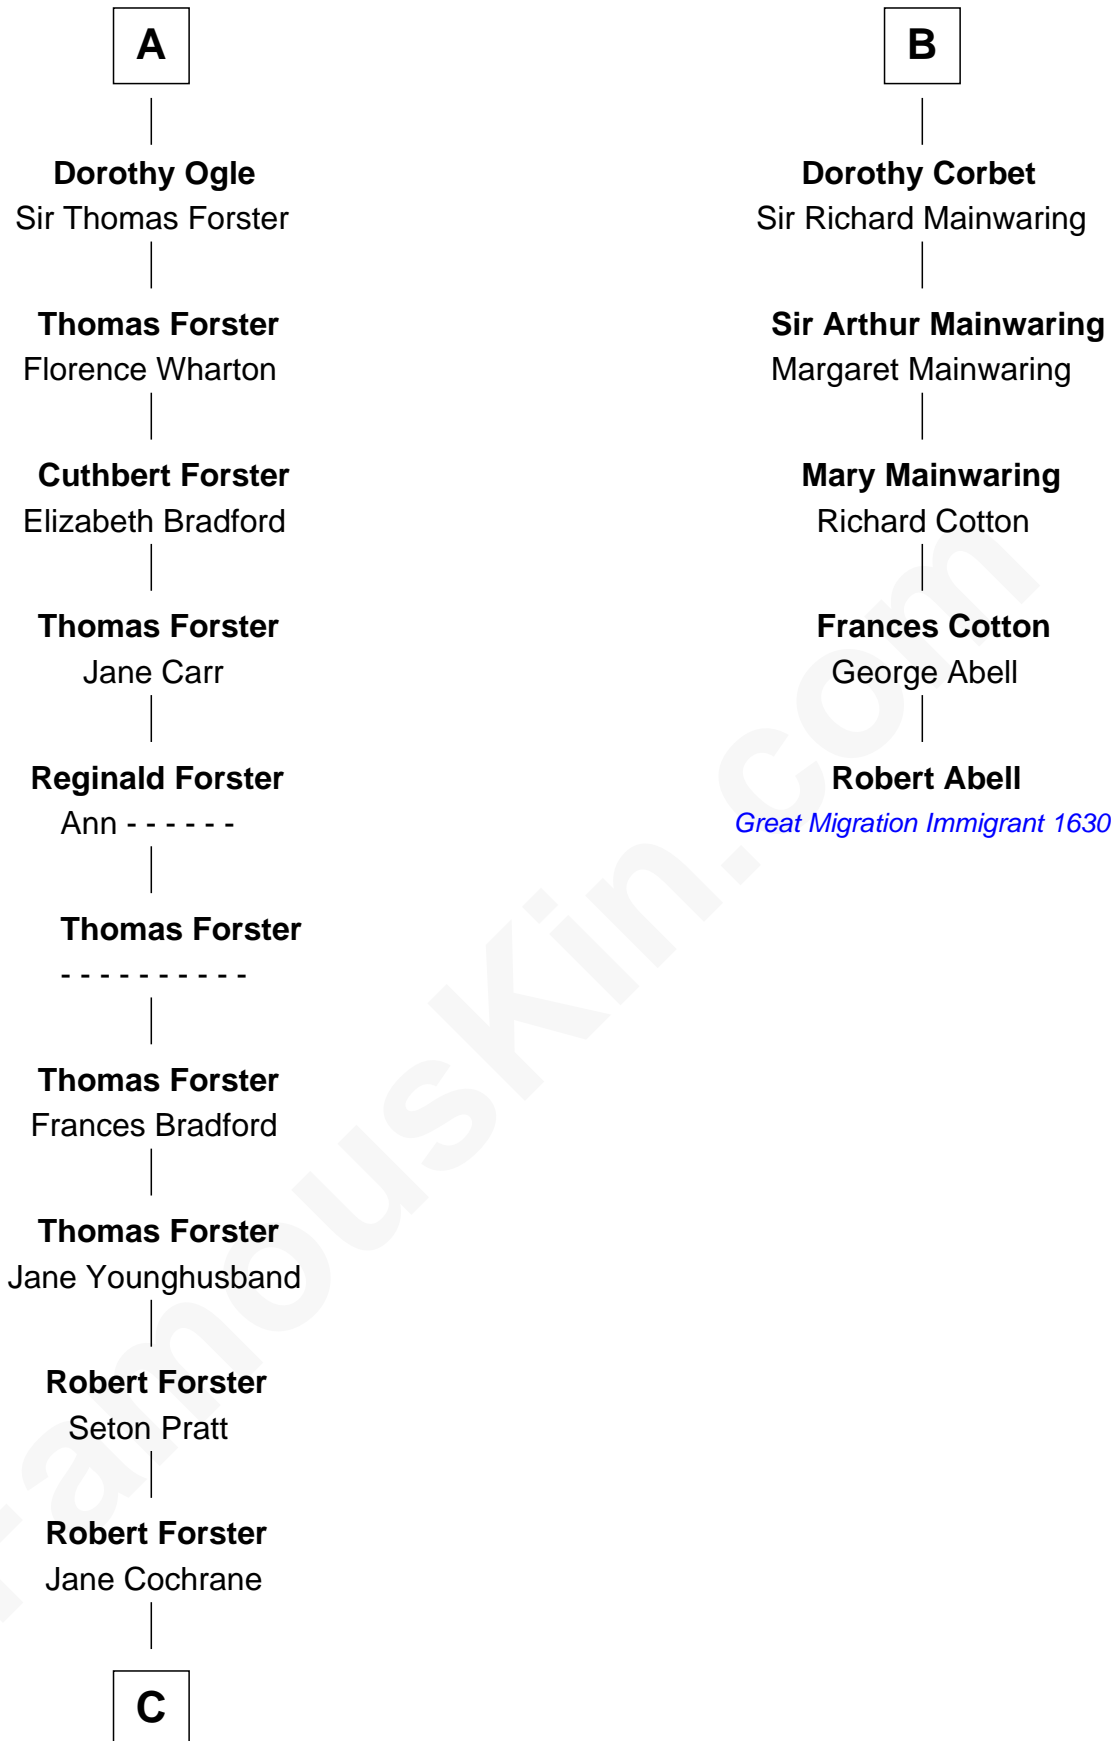

FamousKin.com Relationship Chart of

Peter Forster

TV and Movie Actor

11th cousin 8 times removed of

Robert Abell

(c1605 - 1663) Great Migration Immigrant 1630

C

—
Lt-Col. Frederic Blanco Forster
Marian Jennette Sophia De Carteret

—
Frederic Percy Cochrane Forster
Alice Mary Biggs

—
Peter Forster
TV and Movie Actor

FamousKin.com