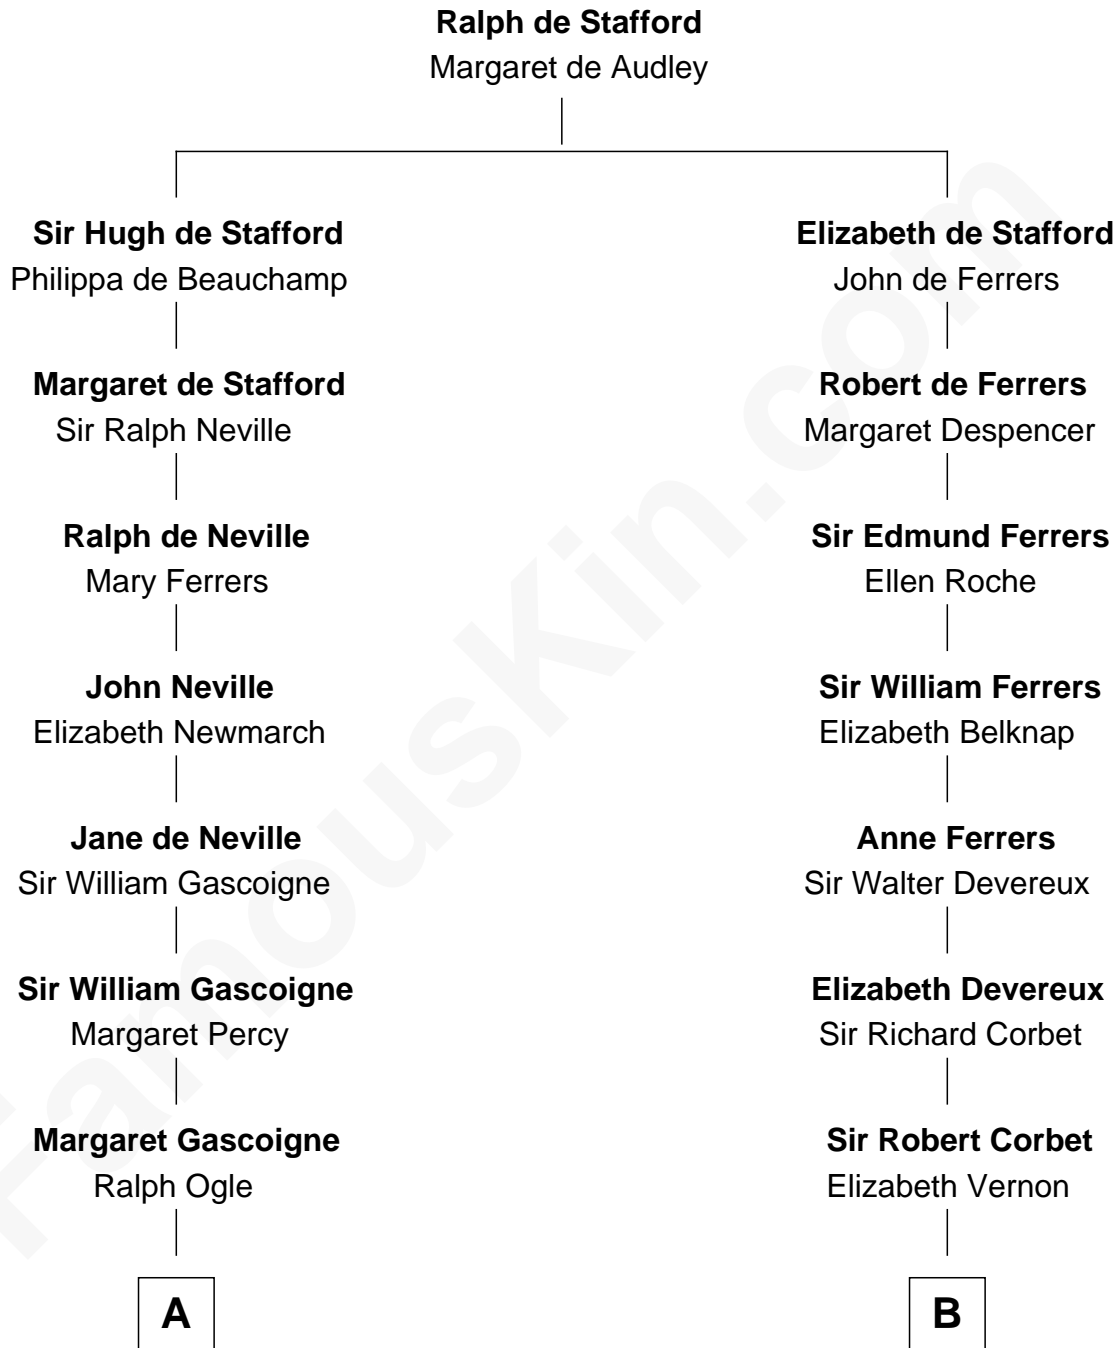

FamousKin.com Relationship Chart of

Peter Forster

TV and Movie Actor

11th cousin 8 times removed of

Robert Abell

(c1605 - 1663) Great Migration Immigrant 1630

C

—
Lt-Col. Frederic Blanco Forster
Marian Jennette Sophia De Carteret

—
Frederic Percy Cochrane Forster
Alice Mary Biggs

—
Peter Forster
TV and Movie Actor

FamousKin.com