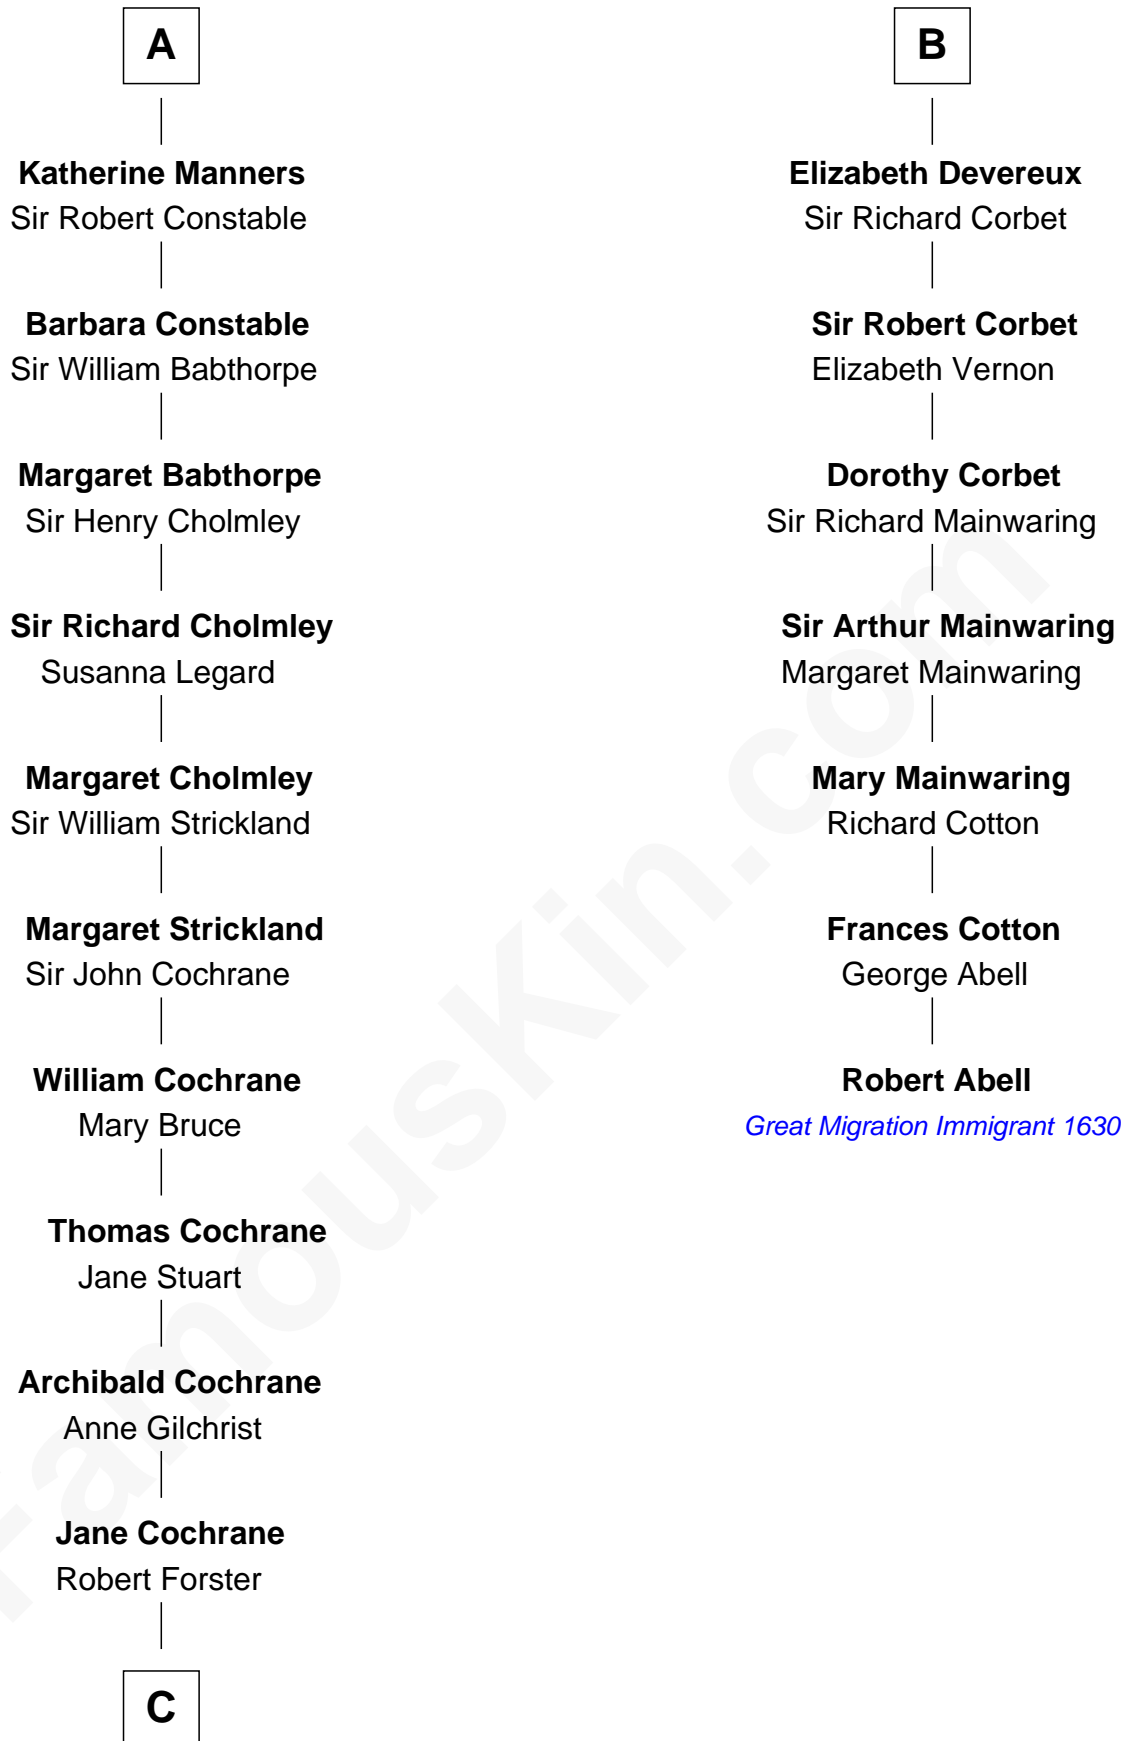

# FamousKin.com Relationship Chart of

**Peter Forster**

*TV and Movie Actor*

13th cousin 6 times removed of

**Robert Abell**

*(c1605 - 1663) Great Migration Immigrant 1630*

**Sir Edmund Mortimer**

Margaret de Fiennes

**C**

—  
**Lt-Col. Frederic Blanco Forster**  
Marian Jennette Sophia De Carteret

—  
**Frederic Percy Cochrane Forster**  
Alice Mary Biggs

—  
**Peter Forster**  
*TV and Movie Actor*

FamousKin.com