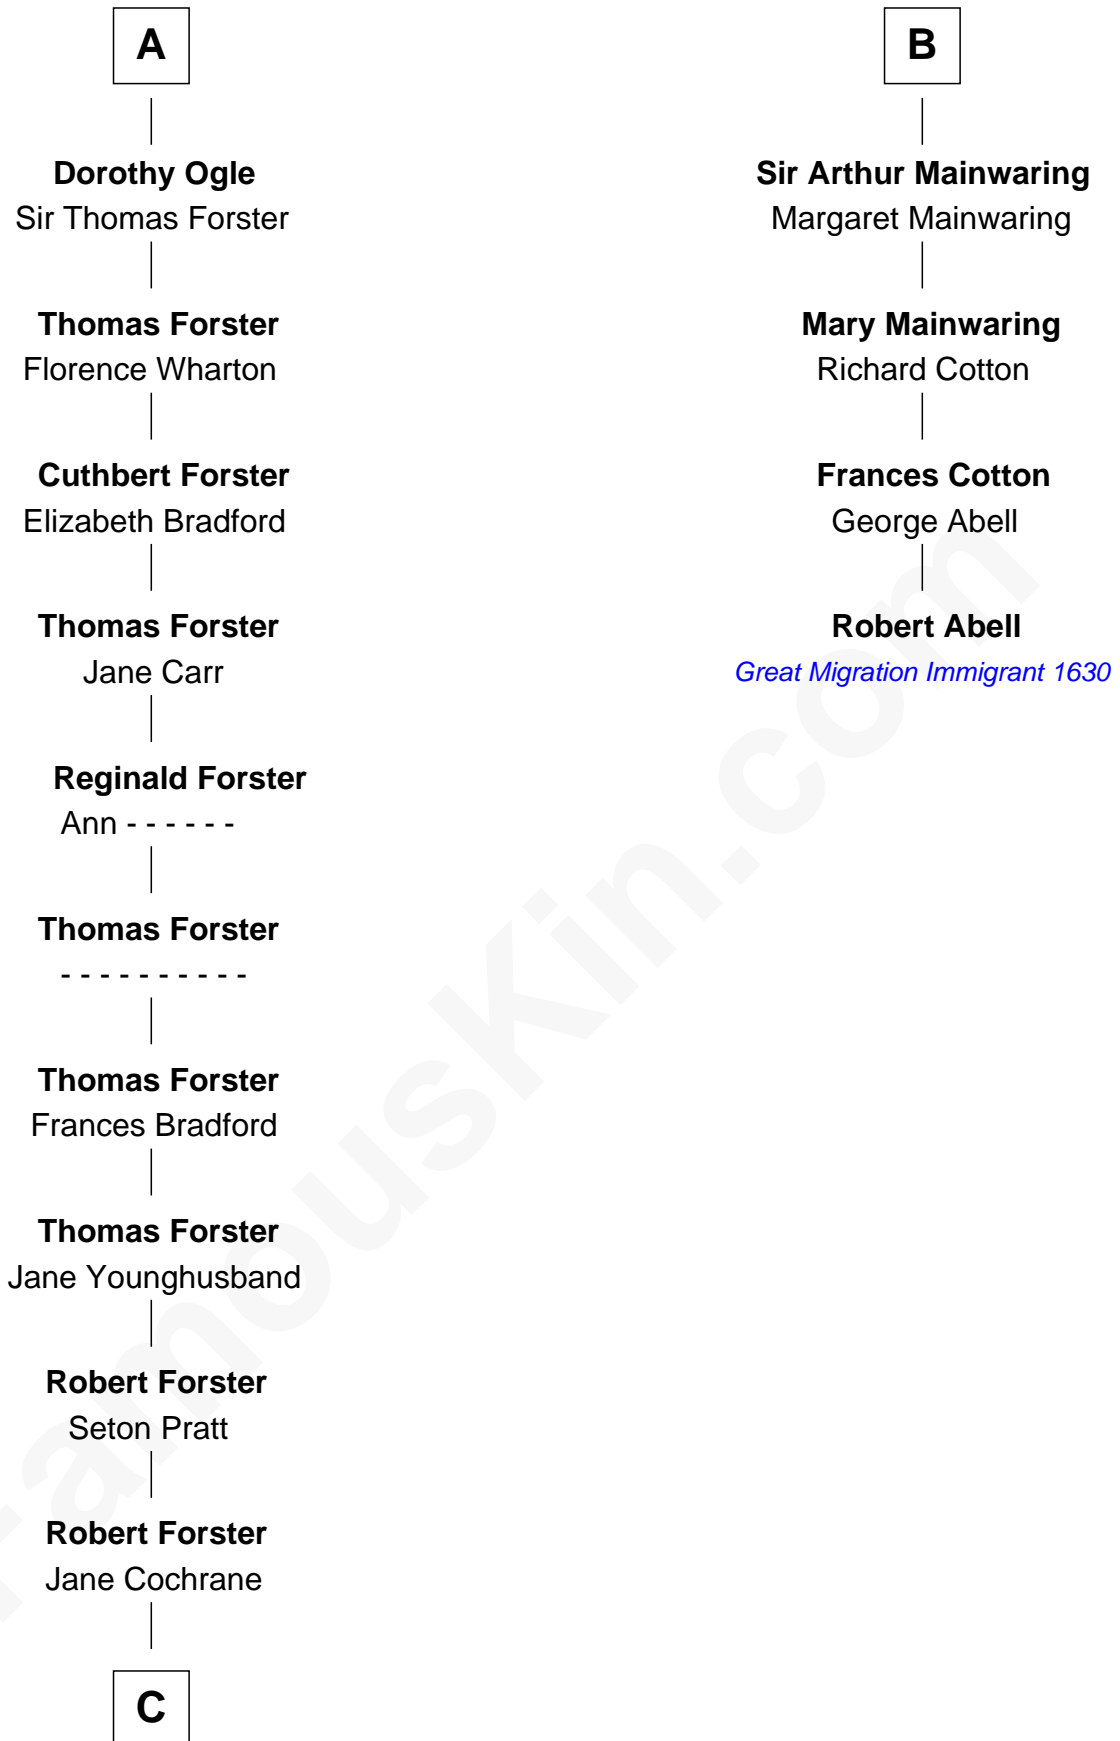

# FamousKin.com Relationship Chart of

**Peter Forster**

*TV and Movie Actor*

10th cousin 9 times removed of

**Robert Abell**

*(c1605 - 1663) Great Migration Immigrant 1630*

**Elizabeth de Badlesmere**

*with husband*  
Sir Edmund Mortimer

**Elizabeth Mortimer**  
Sir Henry Percy

**Joan Beauchamp**  
James Butler

**Sir Henry Percy**  
Eleanor Neville

**Elizabeth Butler**  
John Talbot

**Sir Henry Percy**  
Eleanor Poynings

**Ann Talbot**  
Sir Henry Vernon

**Margaret Percy**  
Sir William Gascoigne

**Elizabeth Vernon**  
Sir Robert Corbet

**Margaret Gascoigne**  
Ralph Ogle

**Dorothy Corbet**  
Sir Richard Mainwaring

**A**

**B**

**C**

—  
**Lt-Col. Frederic Blanco Forster**  
Marian Jennette Sophia De Carteret

—  
**Frederic Percy Cochrane Forster**  
Alice Mary Biggs

—  
**Peter Forster**  
*TV and Movie Actor*

FamousKin.com