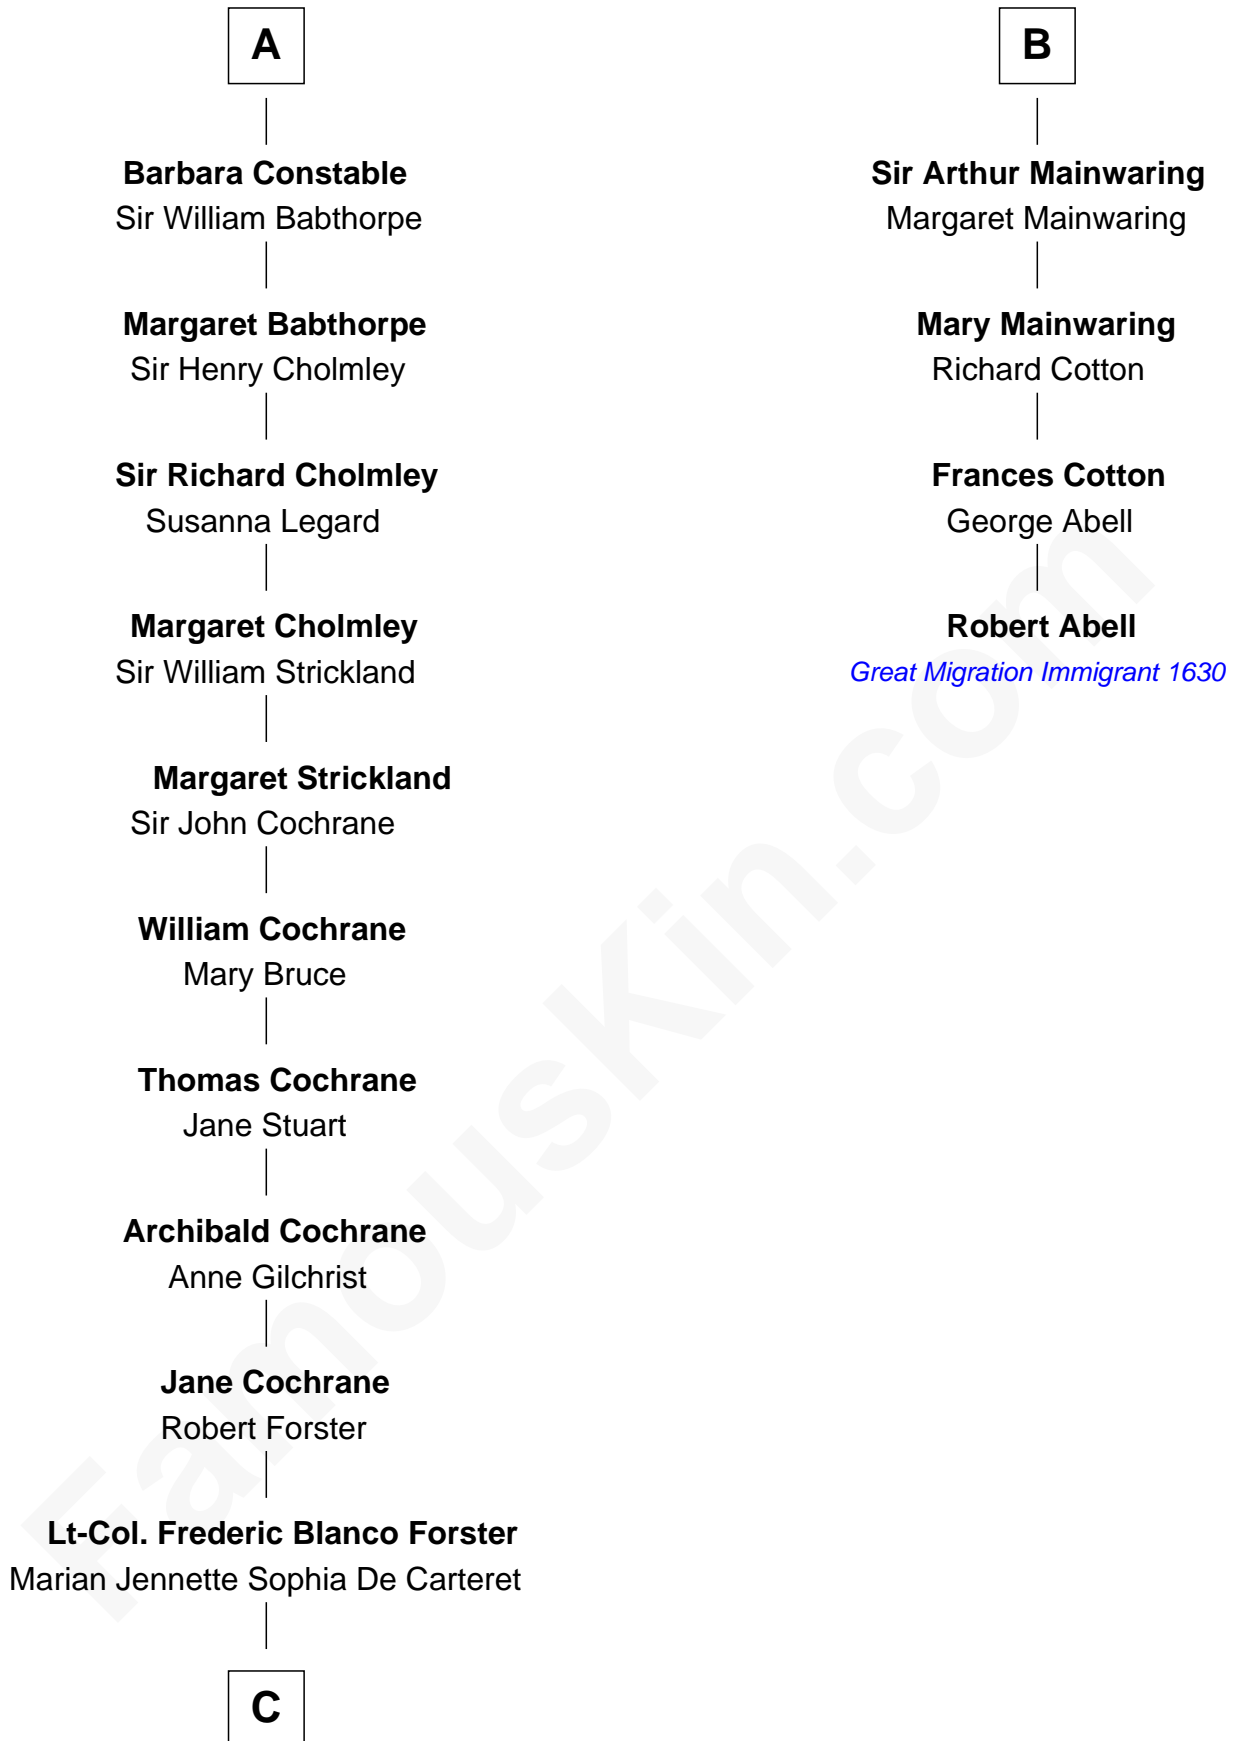

FamousKin.com Relationship Chart of

Peter Forster

TV and Movie Actor

10th cousin 8 times removed of

Robert Abell

(c1605 - 1663) Great Migration Immigrant 1630

C

Frederic Percy Cochrane Forster

Alice Mary Biggs

Peter Forster

TV and Movie Actor

FamousKin.com