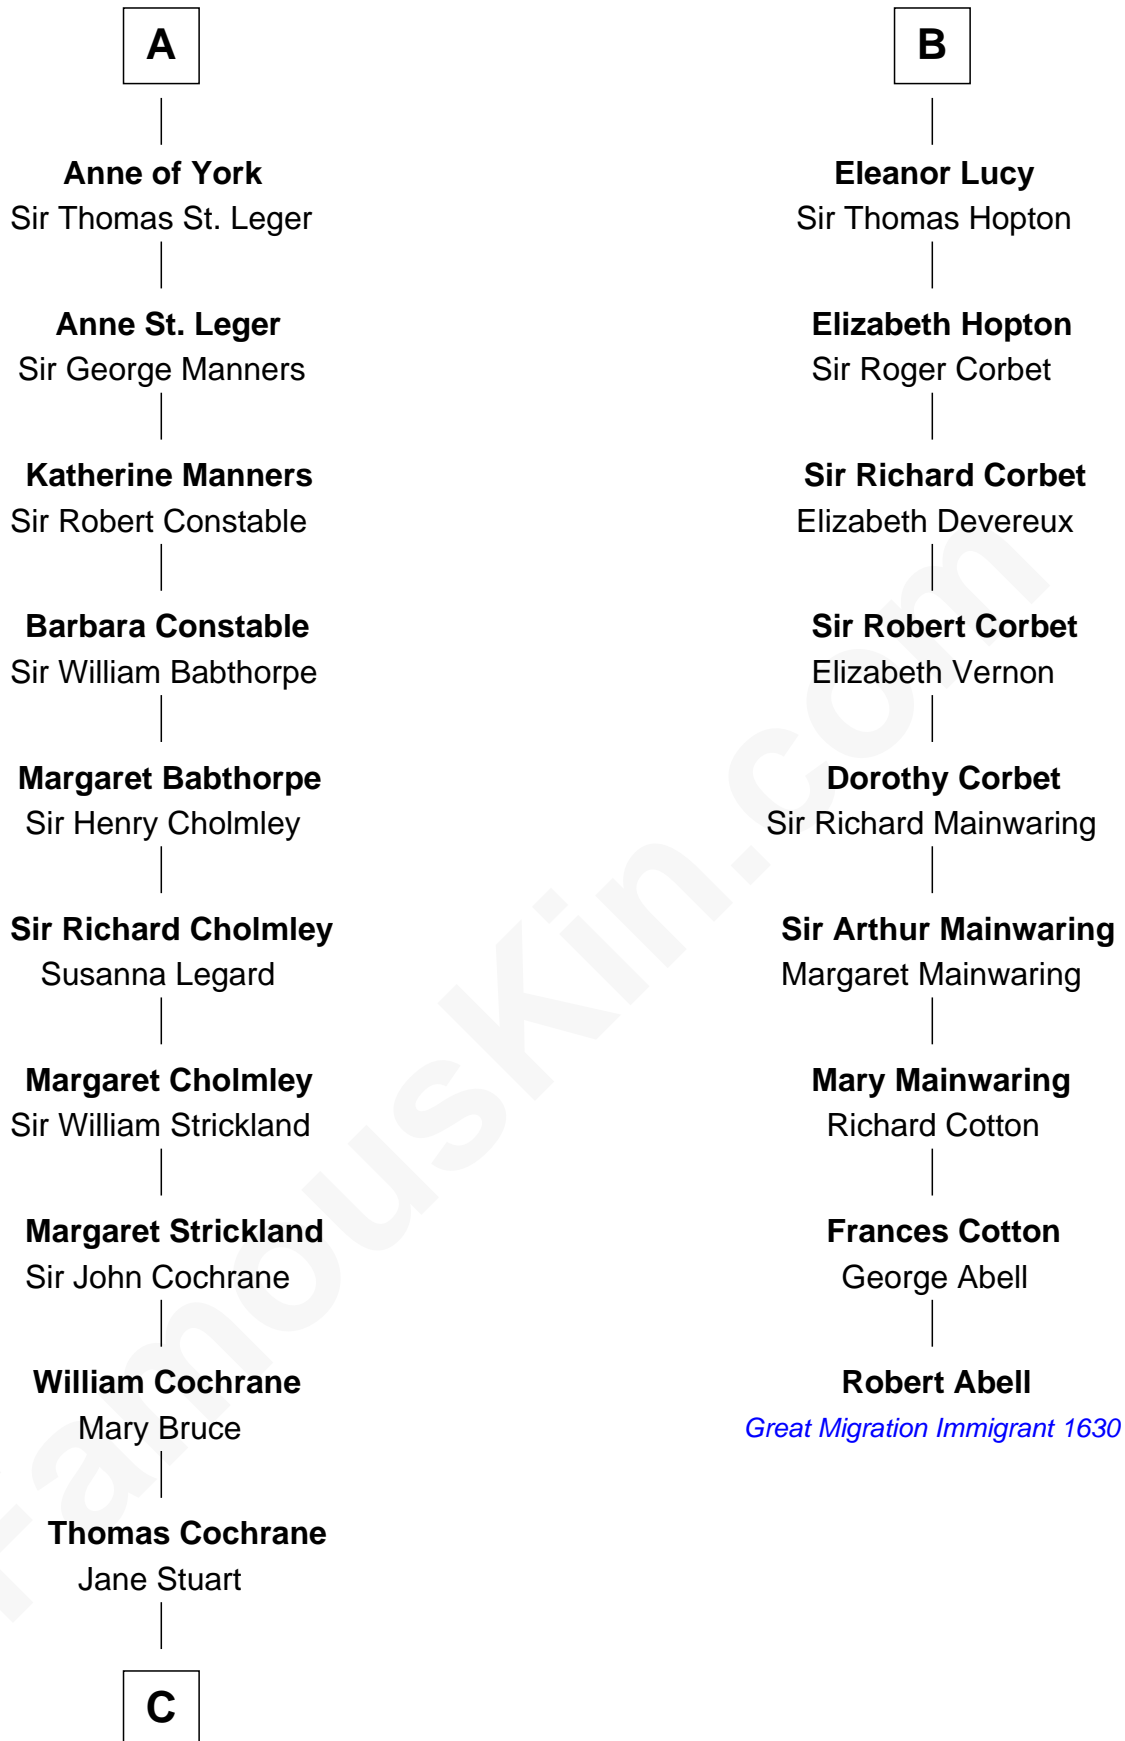

FamousKin.com Relationship Chart of

Peter Forster

TV and Movie Actor

15th cousin 6 times removed of

Robert Abell

(c1605 - 1663) Great Migration Immigrant 1630

C

—
Archibald Cochrane

Anne Gilchrist

—
Jane Cochrane

Robert Forster

—
Lt-Col. Frederic Blanco Forster

Marian Jennette Sophia De Carteret

—
Frederic Percy Cochrane Forster

Alice Mary Biggs

—
Peter Forster