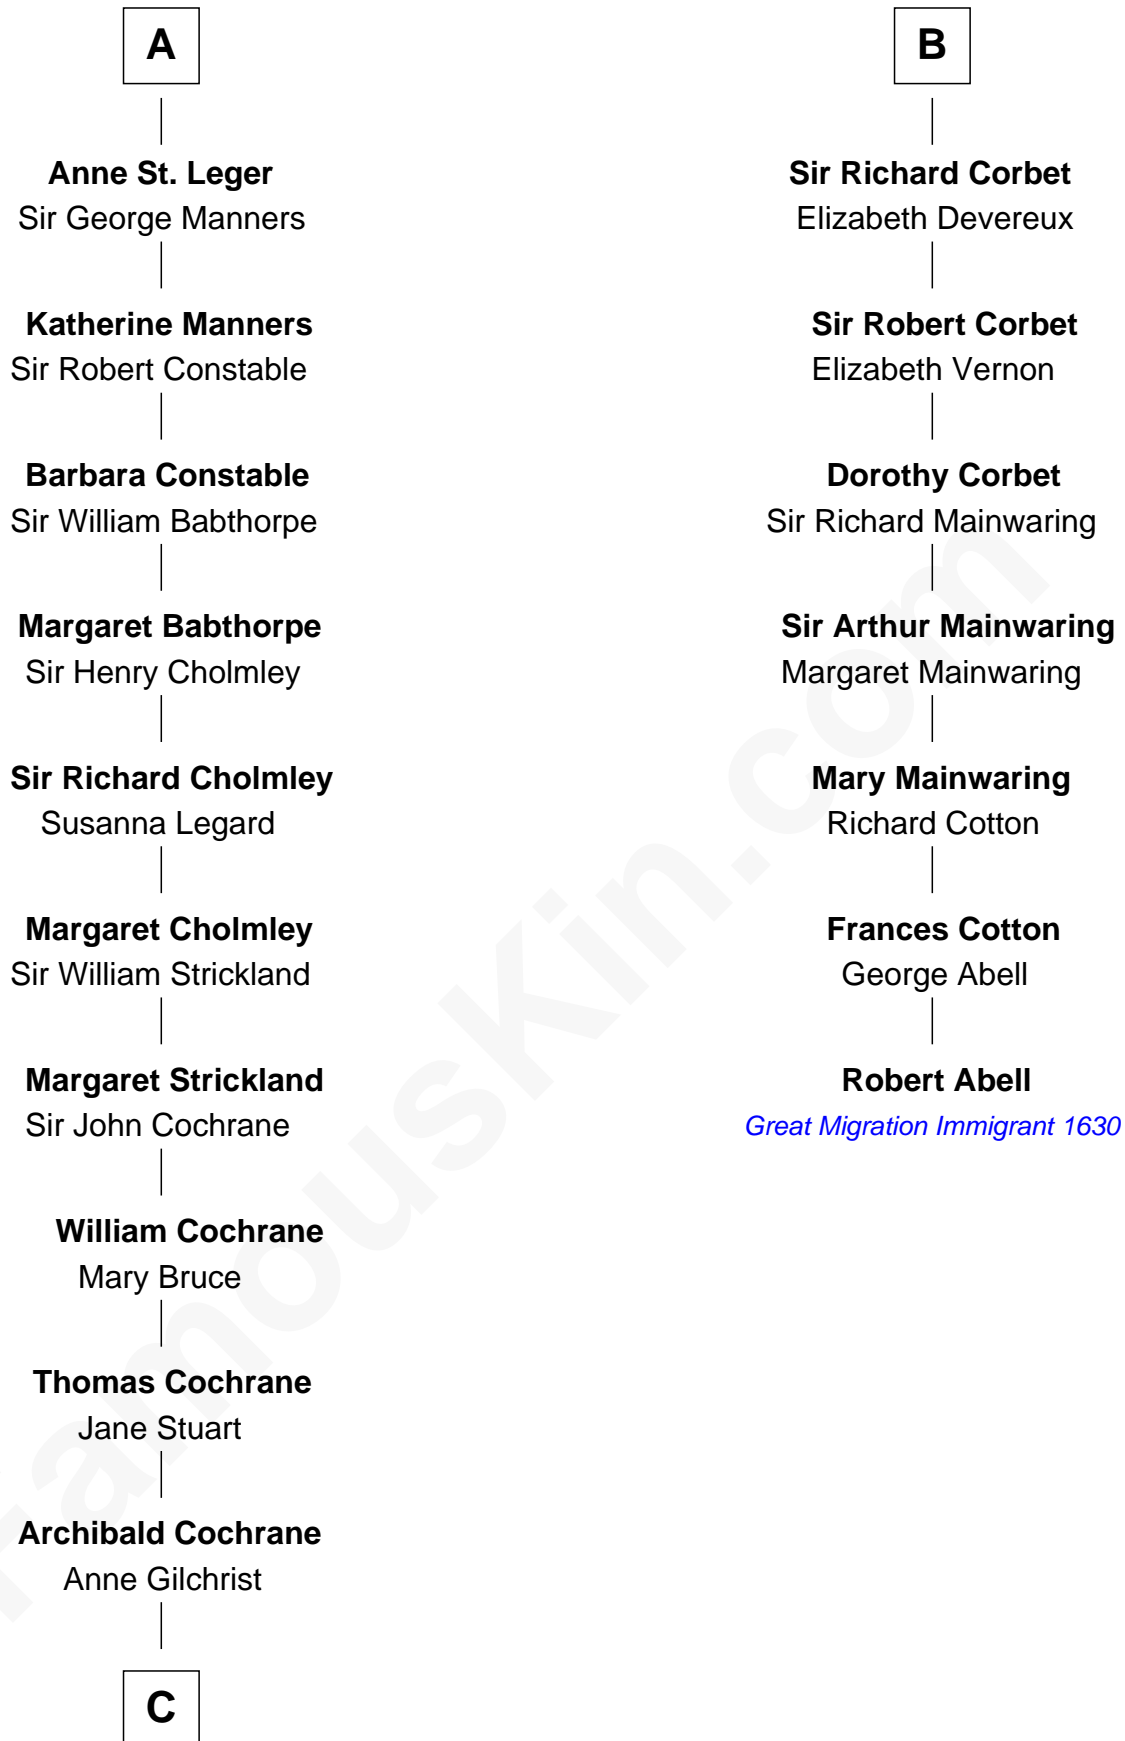

FamousKin.com Relationship Chart of

Peter Forster

TV and Movie Actor

13th cousin 7 times removed of

Robert Abell

(c1605 - 1663) Great Migration Immigrant 1630

C

—
Jane Cochrane

Robert Forster

—
Lt-Col. Frederic Blanco Forster

Marian Jennette Sophia De Carteret

—
Frederic Percy Cochrane Forster

Alice Mary Biggs

—
Peter Forster

TV and Movie Actor

FamousKin.com