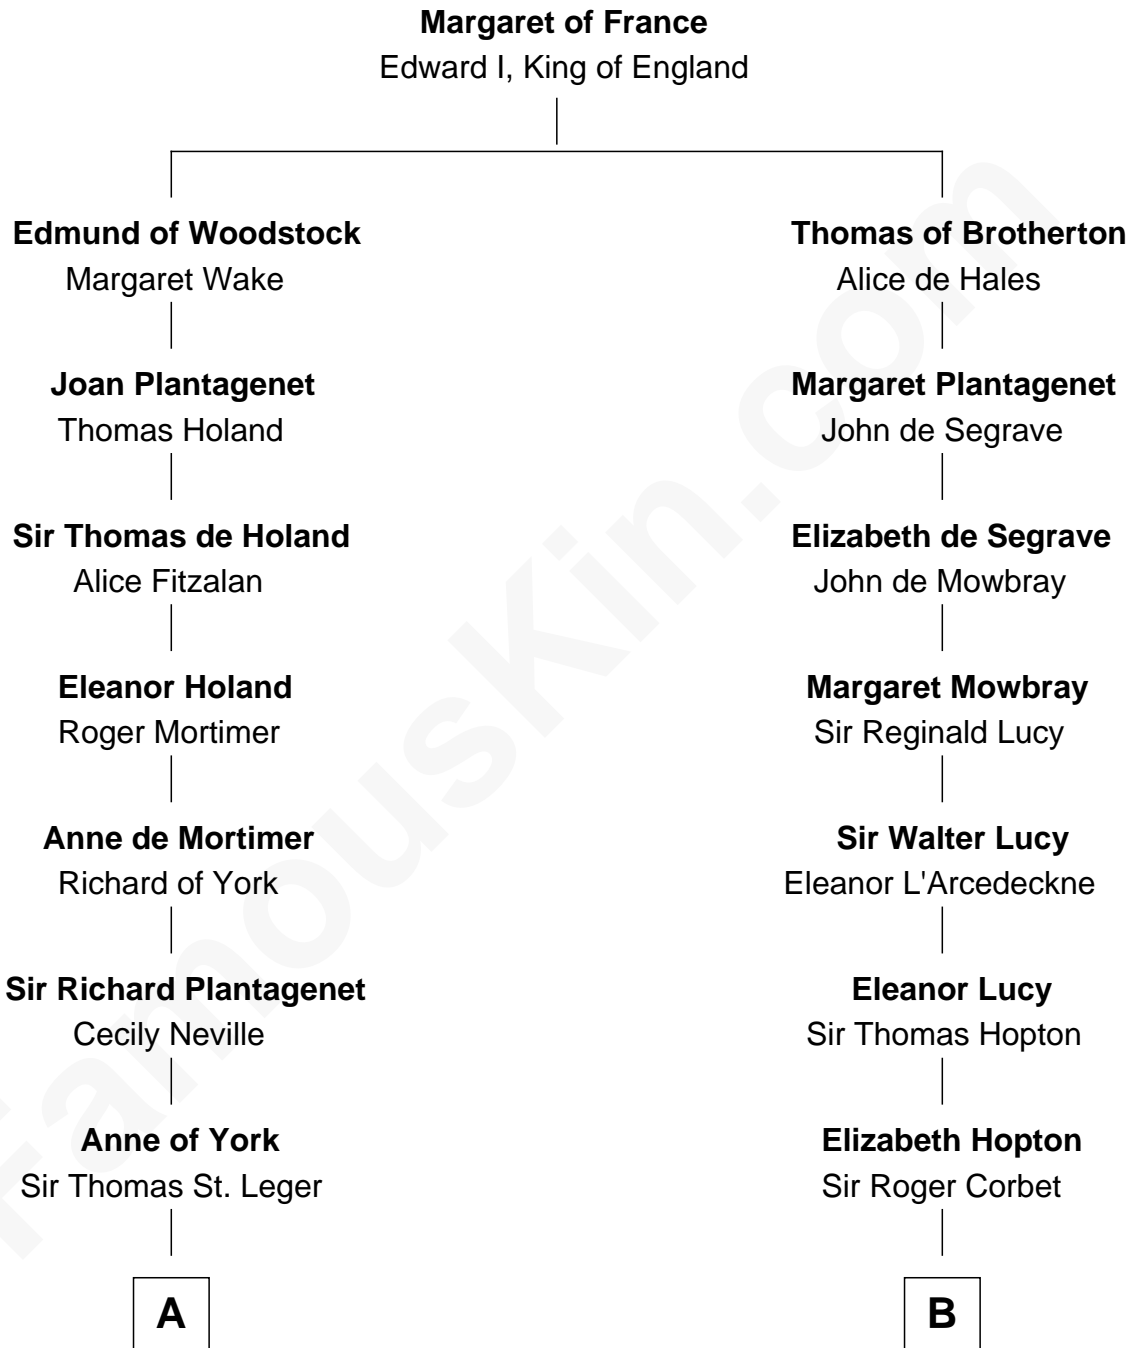

FamousKin.com Relationship Chart of

Peter Forster

TV and Movie Actor

13th cousin 7 times removed of

Robert Abell

(c1605 - 1663) Great Migration Immigrant 1630

C

—
Jane Cochrane

Robert Forster

—
Lt-Col. Frederic Blanco Forster

Marian Jennette Sophia De Carteret

—
Frederic Percy Cochrane Forster

Alice Mary Biggs

—
Peter Forster

TV and Movie Actor

FamousKin.com