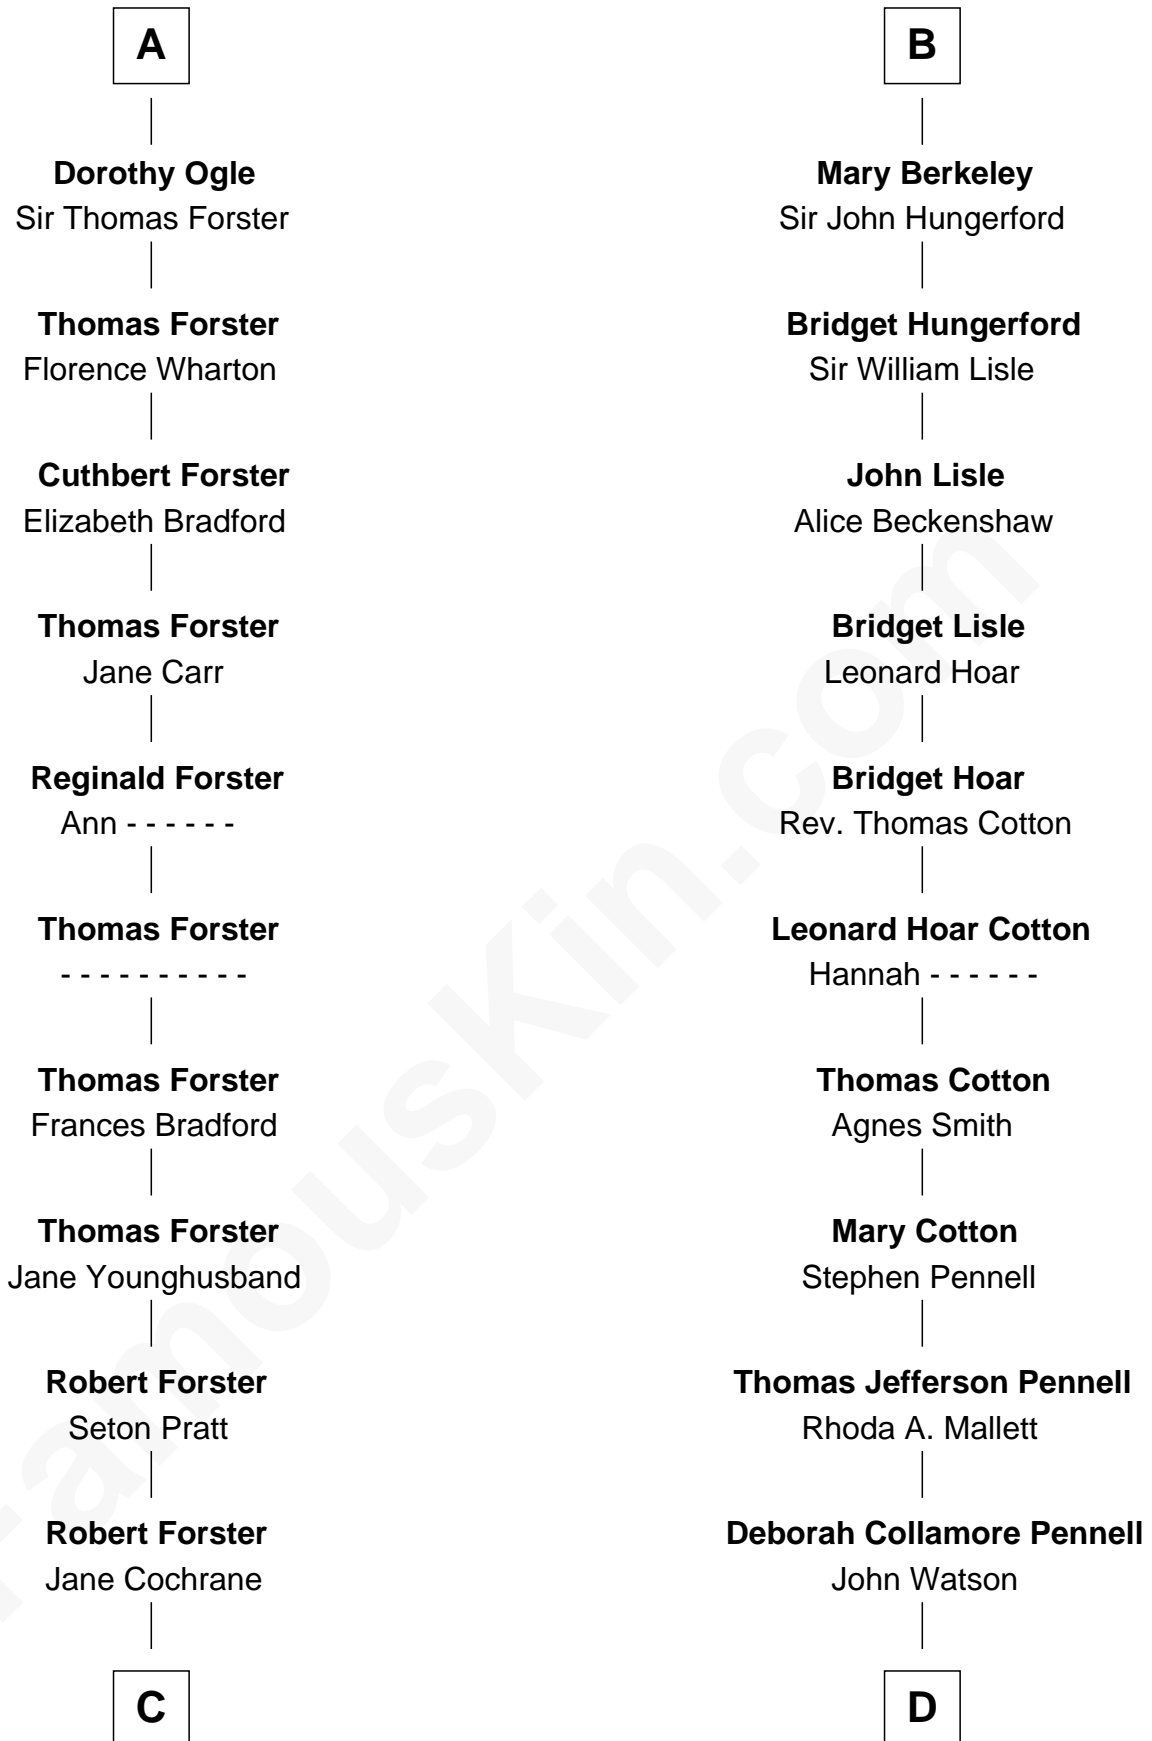

FamousKin.com Relationship Chart of

Peter Forster

TV and Movie Actor

19th cousin 1 time removed of

Warren Buffett

Chairman & CEO, Berkshire Hathaway

C

Lt-Col. Frederic Blanco Forster
Marian Jennette Sophia De Carteret

Frederic Percy Cochrane Forster
Alice Mary Biggs

Peter Forster
TV and Movie Actor

D

Susan Ann Watson
Ford Bela Barber

Stella Frances Barber
John Ammon Stahl

Leila Stahl
Howard Homan Buffett

Warren Buffett
Chairman & CEO, Berkshire Hathaway