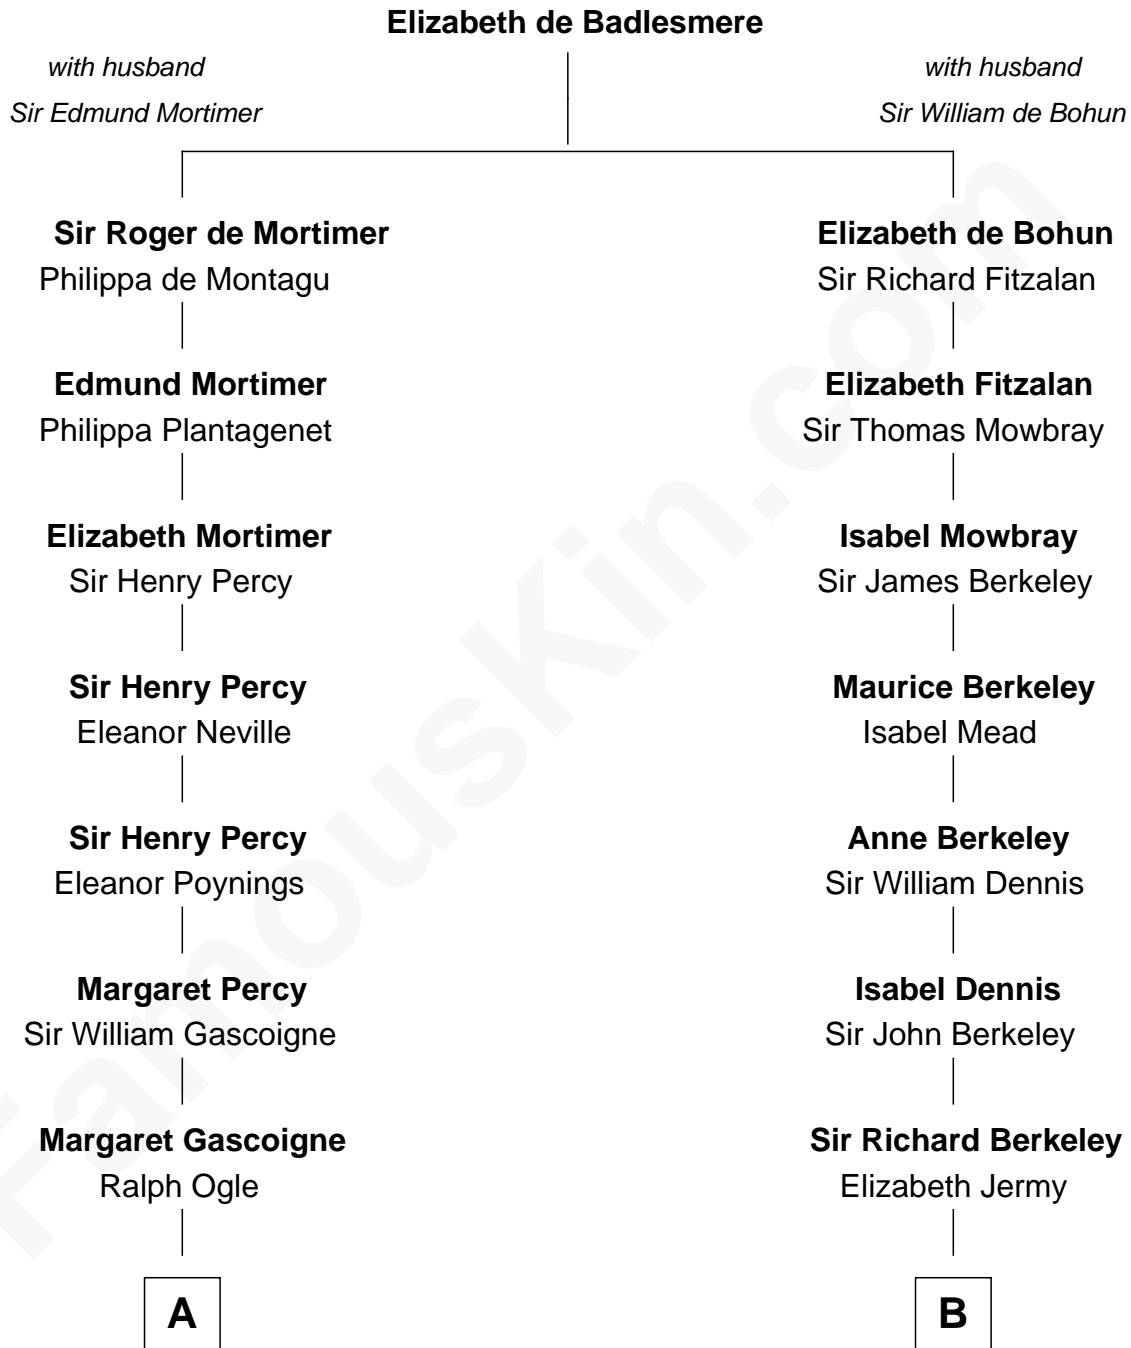

FamousKin.com Relationship Chart of

Peter Forster

TV and Movie Actor

19th cousin 1 time removed of

Warren Buffett

Chairman & CEO, Berkshire Hathaway

C

Lt-Col. Frederic Blanco Forster
Marian Jennette Sophia De Carteret

Frederic Percy Cochrane Forster
Alice Mary Biggs

Peter Forster
TV and Movie Actor

D

Susan Ann Watson
Ford Bela Barber

Stella Frances Barber
John Ammon Stahl

Leila Stahl
Howard Homan Buffett

Warren Buffett
Chairman & CEO, Berkshire Hathaway