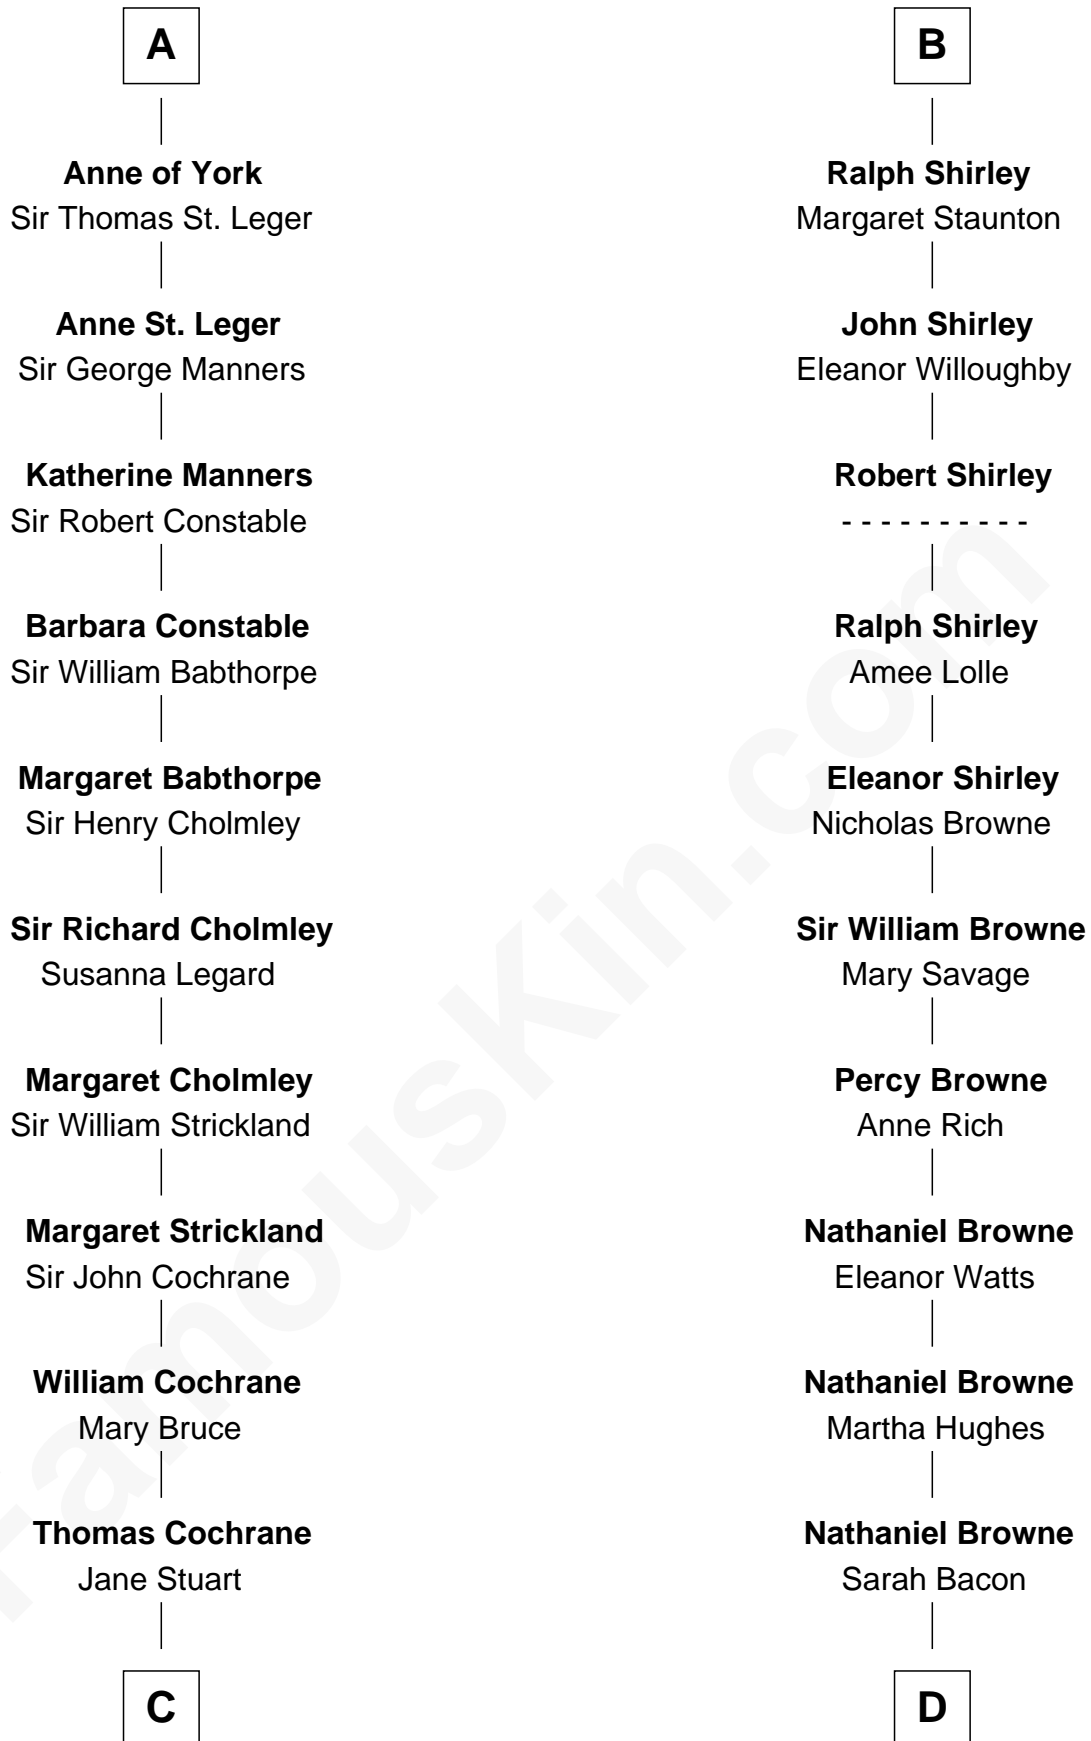

# FamousKin.com Relationship Chart of

**Peter Forster**

*TV and Movie Actor*

21st cousin of

**William Henry Moore**

*Co-Founder, U.S. Steel and Nabisco*

**C**

**Archibald Cochrane**

Anne Gilchrist

**Jane Cochrane**

Robert Forster

**Lt-Col. Frederic Blanco Forster**

Marian Jennette Sophia De Carteret

**Frederic Percy Cochrane Forster**

Alice Mary Biggs

**Peter Forster**

*TV and Movie Actor*

**D**

**Sarah Browne**

George Beckwith

**George Beckwith**

Rachel Marsh

**George Beckwith**

Mary Bradley