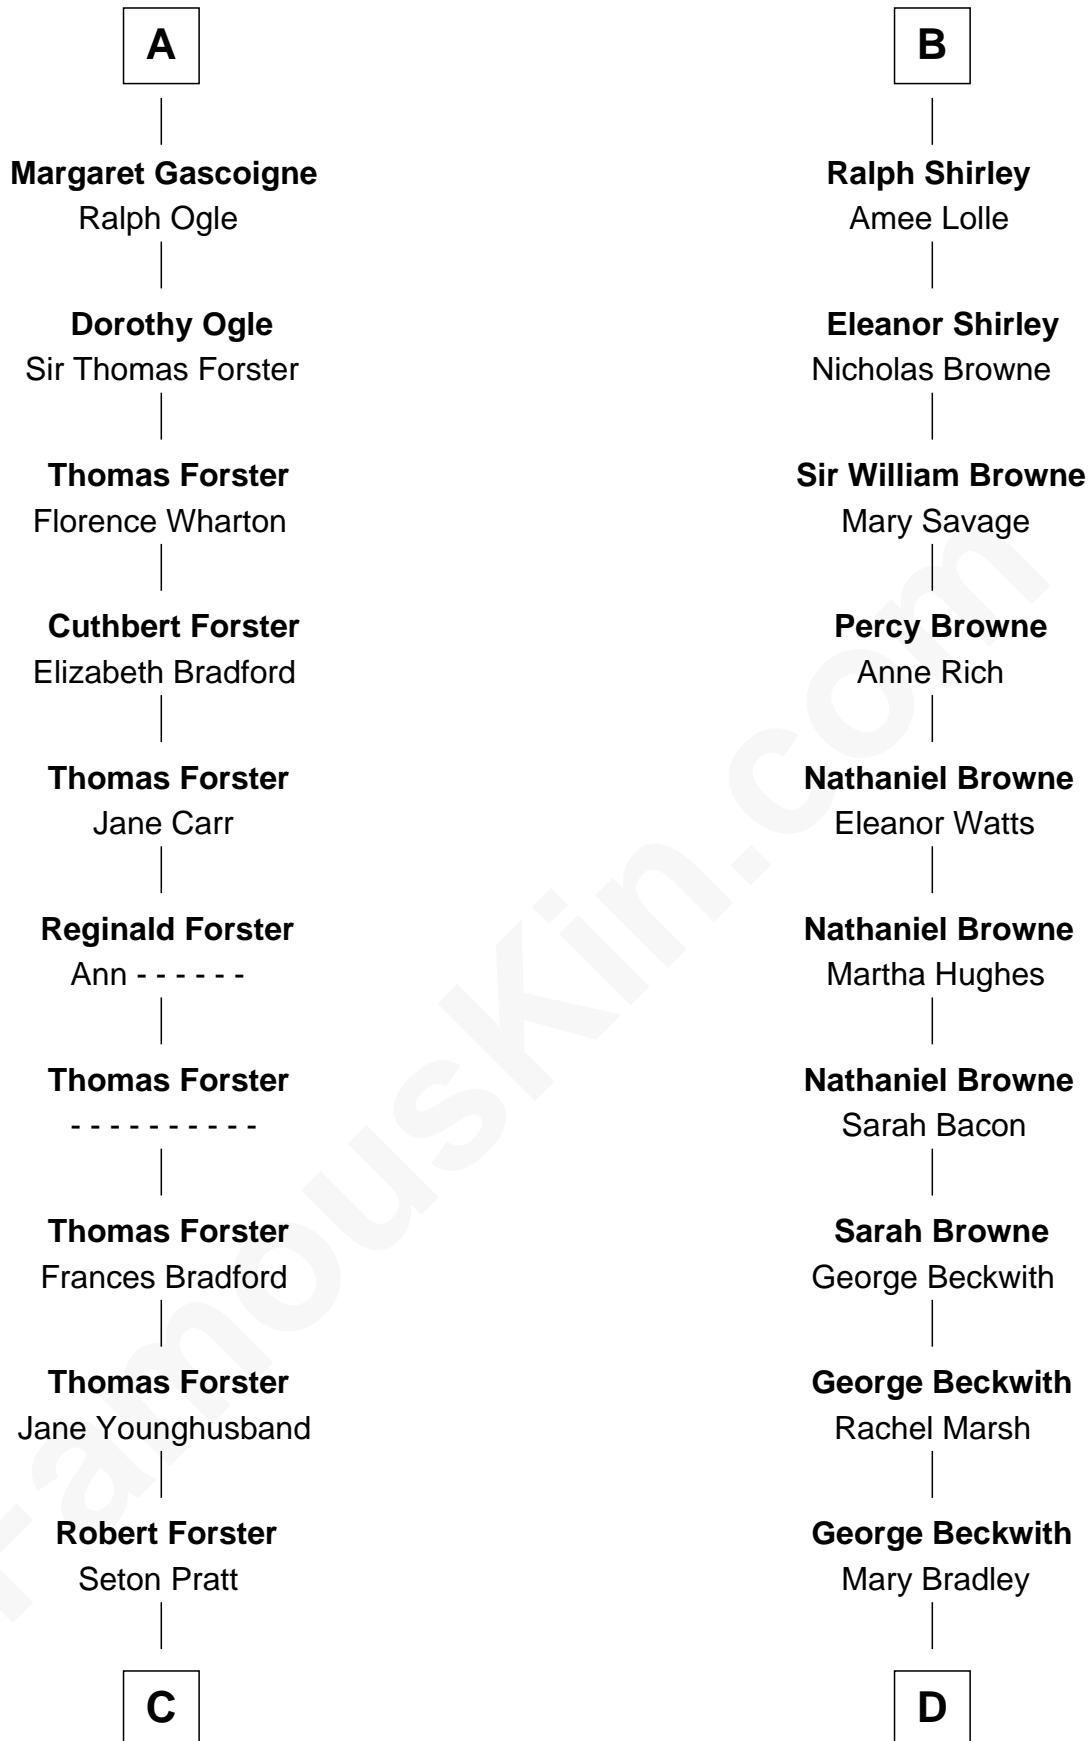

FamousKin.com

Relationship Chart of

Peter Forster

TV and Movie Actor

18th cousin 2 times removed of

William Henry Moore

Co-Founder, U.S. Steel and Nabisco

Bartholomew de Badlesmere

Margery de Badlesmere

Sir William de Ros

Maud de Roos

John de Welles

Margery de Welles

Stephen le Scrope

Maude le Scrope

Sir Baldwin Freville

Margaret Freville

Sir Hugh Willoughby

Eleanor Willoughby

John Shirley

Robert Shirley

B

C

Robert Forster
Jane Cochrane

Lt-Col. Frederic Blanco Forster
Marian Jennette Sophia De Carteret

Frederic Percy Cochrane Forster
Alice Mary Biggs

Peter Forster
TV and Movie Actor

D

Rachael Arvilla Beckwith
Nathaniel Ford Moore

William Henry Moore
Co-Founder, U.S. Steel and Nabisco