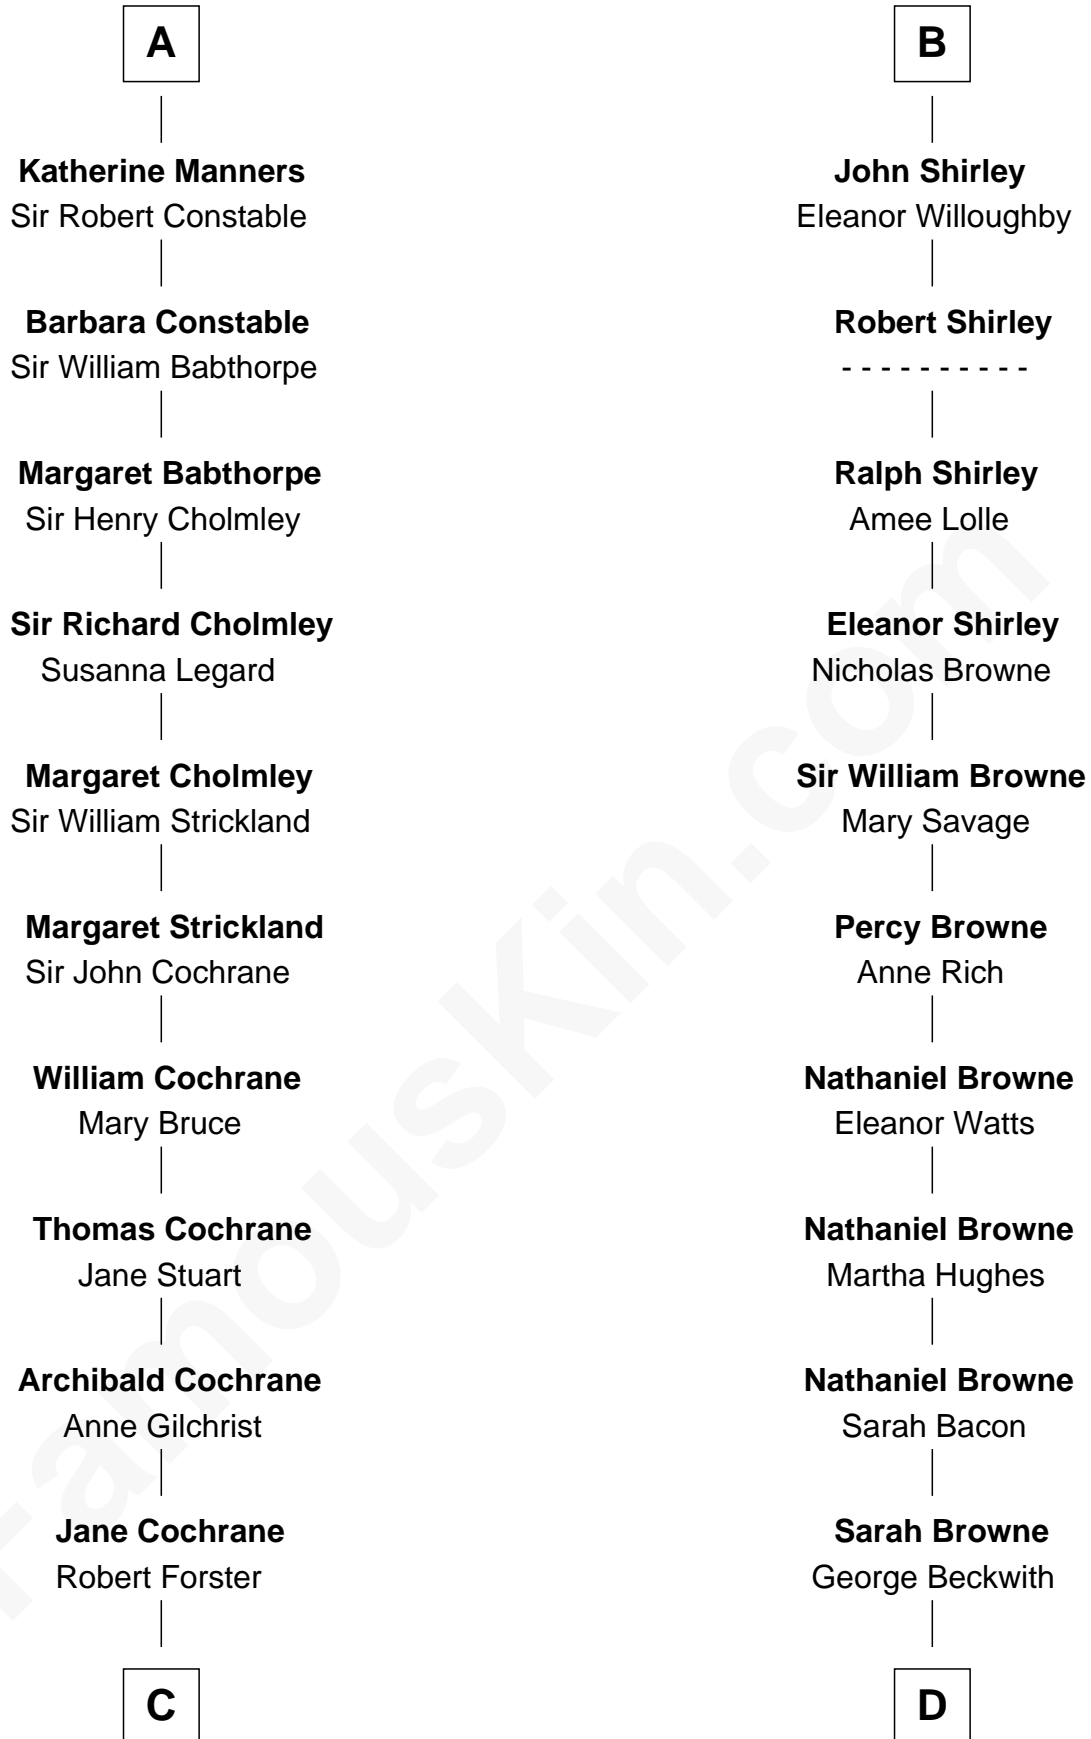

FamousKin.com Relationship Chart of

Peter Forster

TV and Movie Actor

19th cousin 1 time removed of

William Henry Moore

Co-Founder, U.S. Steel and Nabisco

Sir James de Audley

Ela Longespee

Beatrice Brewes

Sir Ralph Shirley

Joan Basset

Ralph Shirley

Margaret Staunton

B

C

Lt-Col. Frederic Blanco Forster
Marian Jennette Sophia De Carteret

Frederic Percy Cochrane Forster
Alice Mary Biggs

Peter Forster
TV and Movie Actor

D

George Beckwith
Rachel Marsh

George Beckwith
Mary Bradley

Rachael Arvilla Beckwith
Nathaniel Ford Moore

William Henry Moore
Co-Founder, U.S. Steel and Nabisco