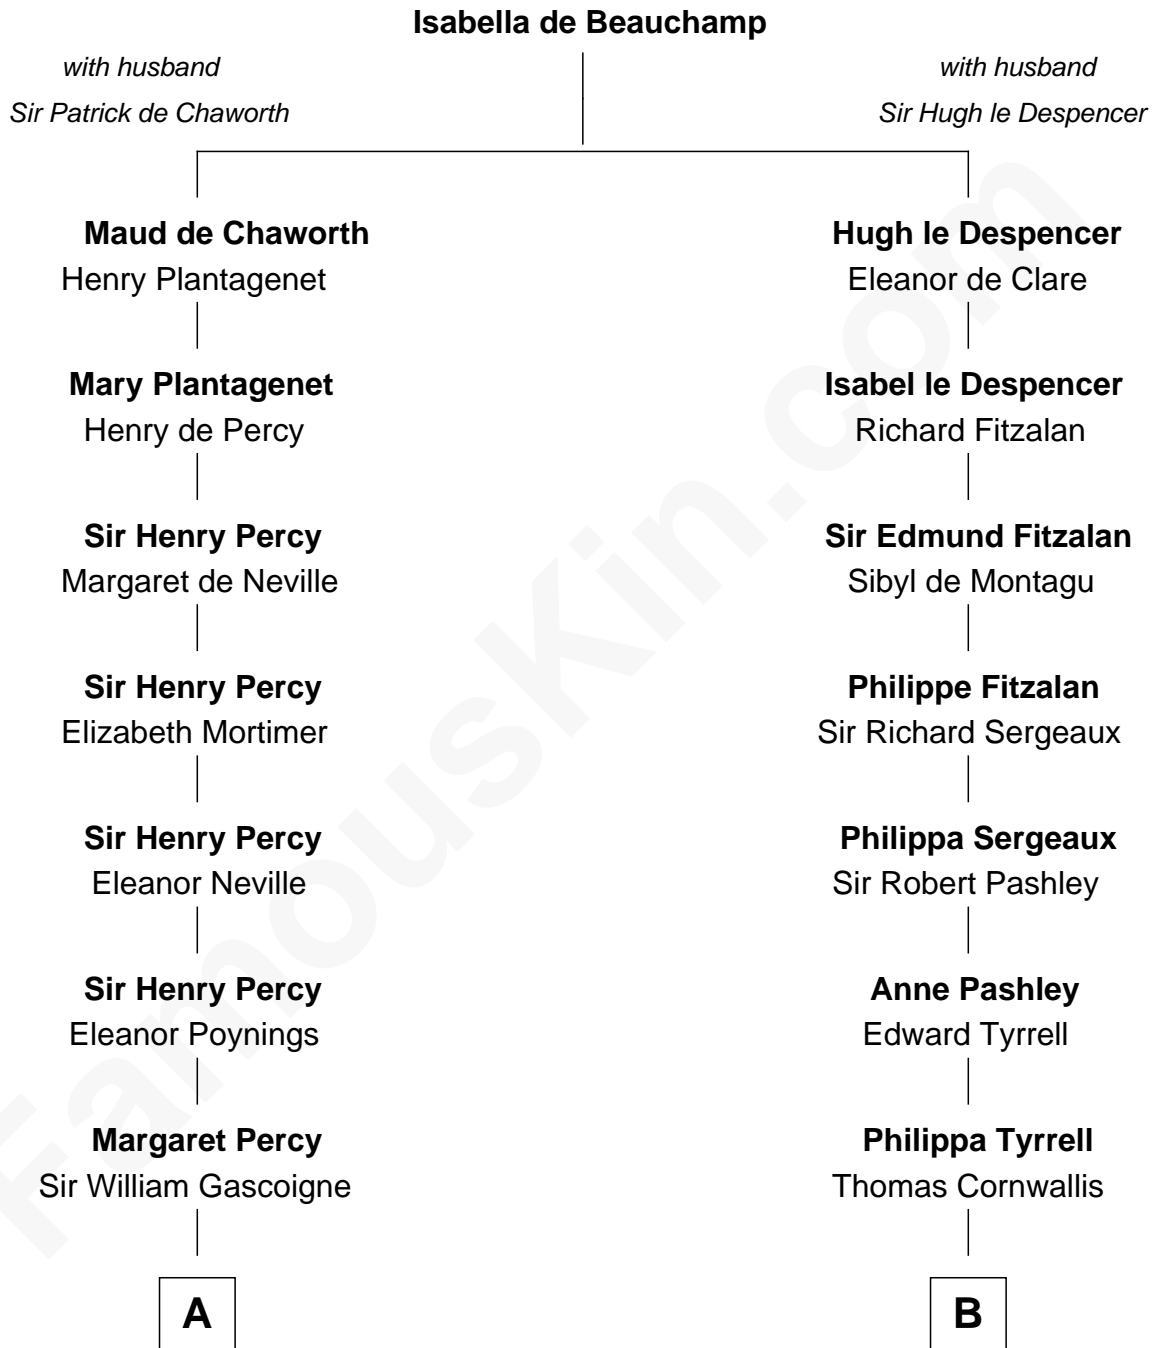

FamousKin.com

Relationship Chart of

Peter Forster

TV and Movie Actor

20th cousin 1 time removed of

Ben Ames Williams

Novelist and Short Story Author

C

Robert Forster
Jane Cochrane

Lt-Col. Frederic Blanco Forster
Marian Jennette Sophia De Carteret

Frederic Percy Cochrane Forster
Alice Mary Biggs

Peter Forster
TV and Movie Actor

D

Hannah FitzRandolph
William Longstreet