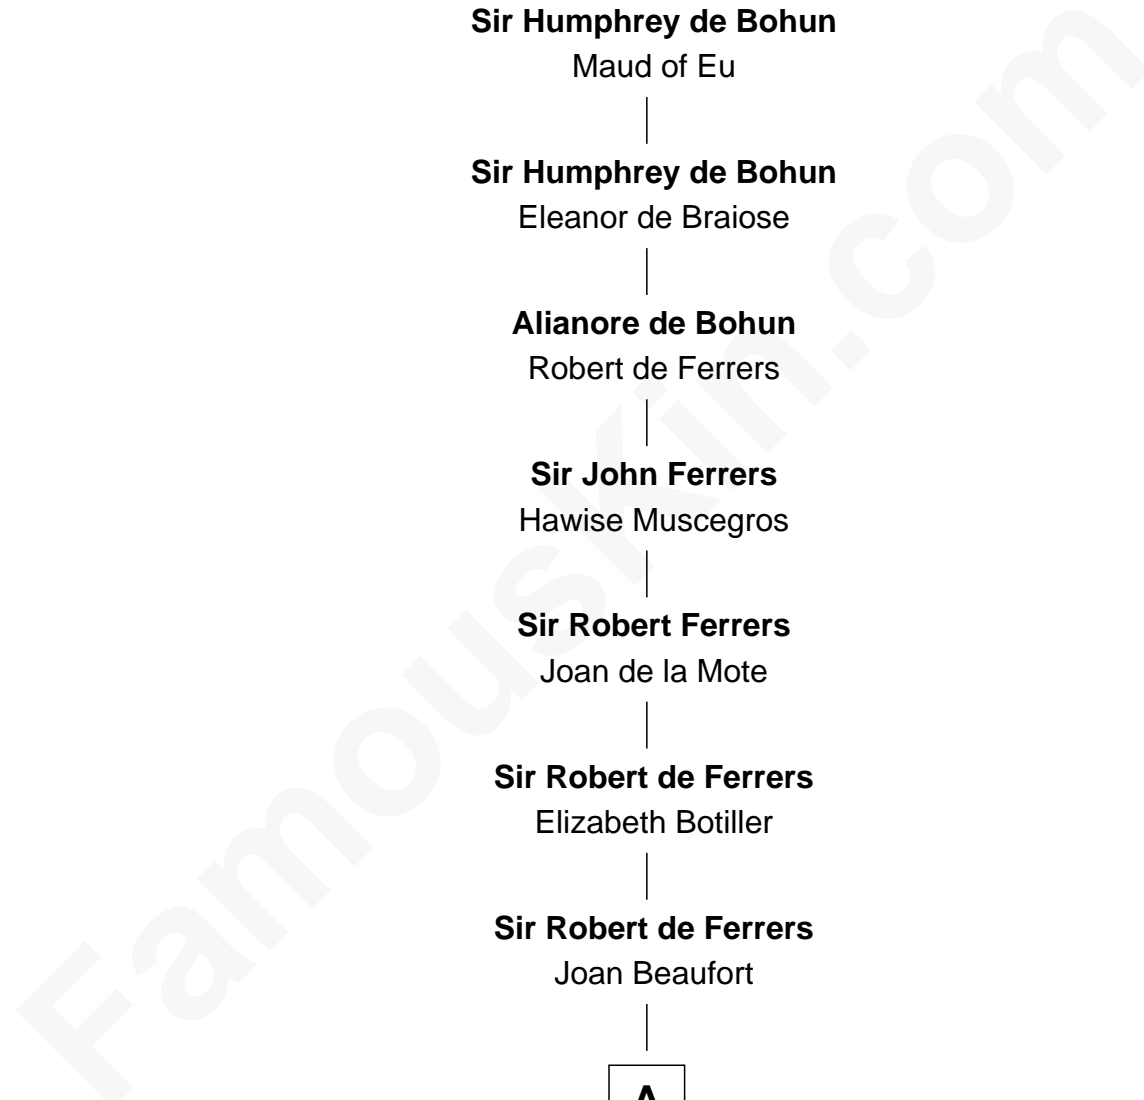

FamousKin.com Relationship Chart of

Peter Forster

TV and Movie Actor

23rd Great-grandson of

Henry de Bohun

Magna Carta Surety

Henry de Bohun

Maud de Mandeville

Sir Robert Ferrers

Joan de la Mote

Sir Robert de Ferrers

Elizabeth Botiller

Sir Robert de Ferrers

Joan Beaufort

A

A