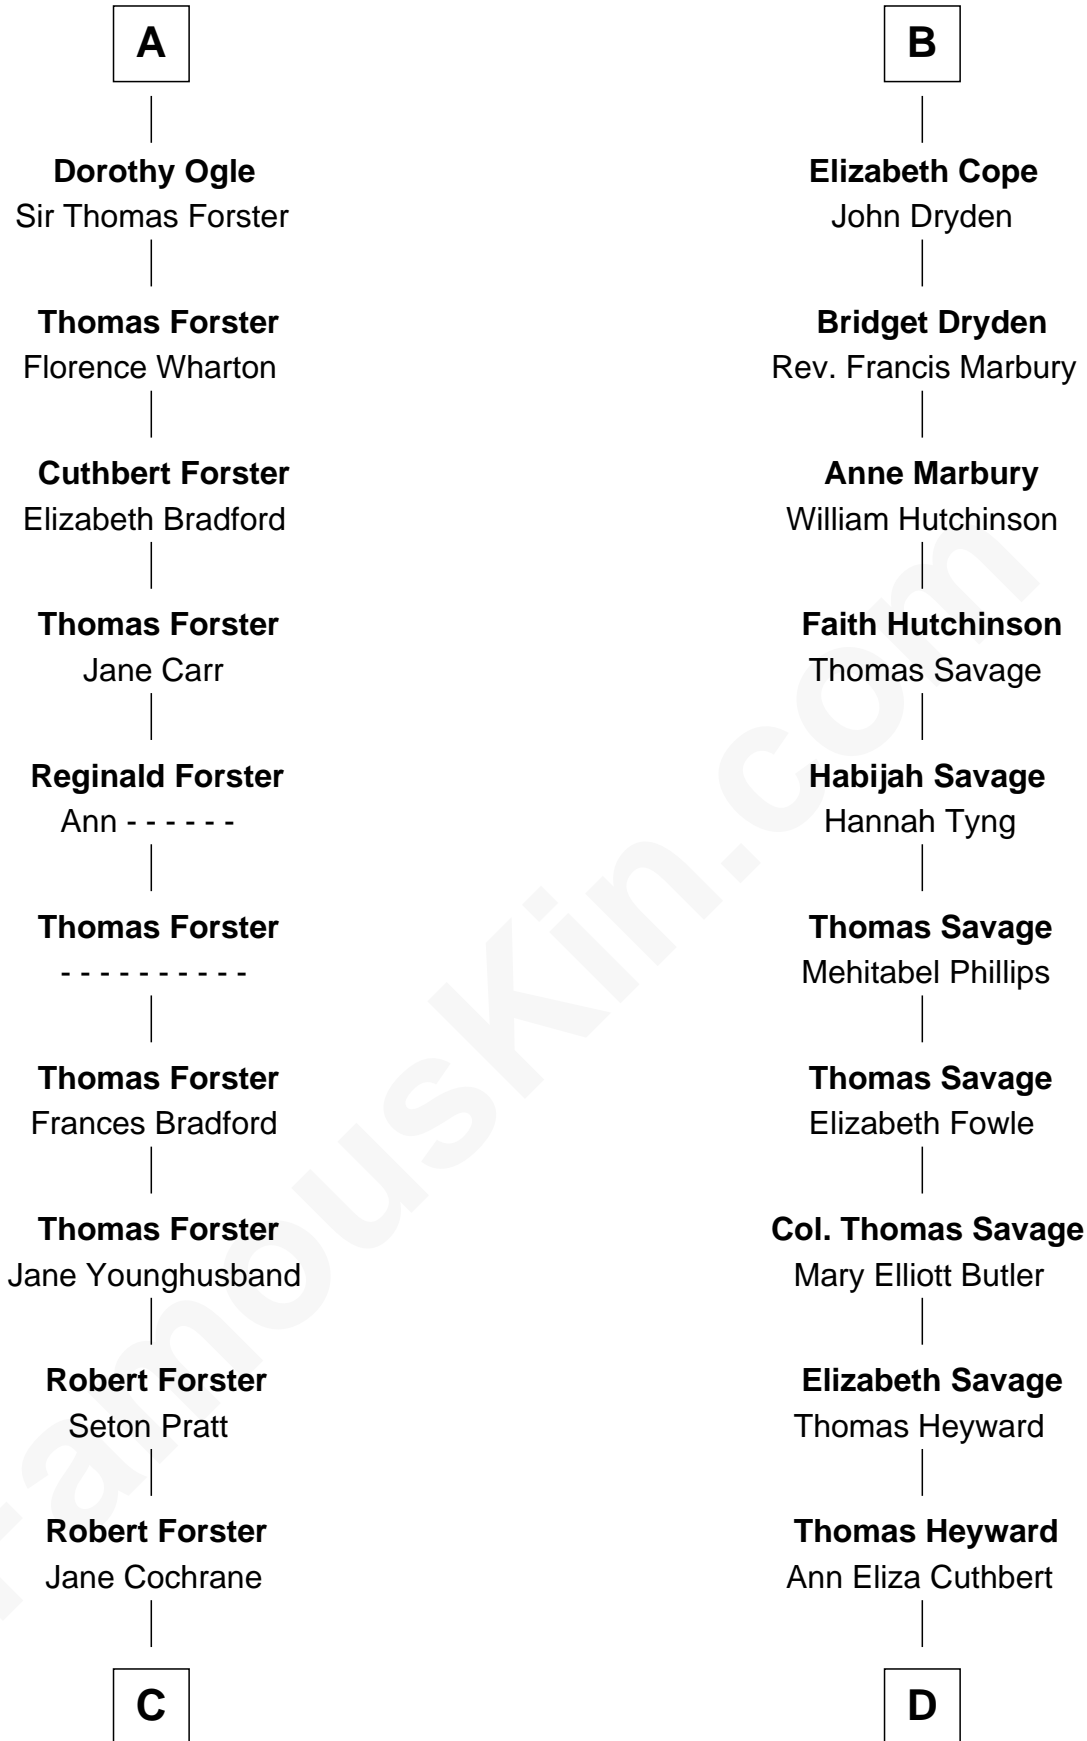

# FamousKin.com Relationship Chart of

**Peter Forster**

*TV and Movie Actor*

19th cousin 1 time removed of

**DuBose Heyward**

*Author of Porgy (Porgy & Bess)*

**Ralph de Stafford**

Margaret de Audley

**Sir William Gascoigne**  
Margaret Percy

**Margaret Gascoigne**  
Ralph Ogle

**A**

**Elizabeth de Stafford**  
John de Ferrers

**Robert de Ferrers**  
Margaret Despencer

**Phillippa Ferrers**  
Sir Thomas Greene

**Elizabeth Greene**  
William Raleigh

**Sir Edward Raleigh**  
Margaret Verney

**Sir Edward Raleigh**  
Anne Chamberlayne

**Bridget Raleigh**  
Sir John Cope

**B**

**C**

**Lt-Col. Frederic Blanco Forster**  
Marian Jennette Sophia De Carteret

**Frederic Percy Cochrane Forster**  
Alice Mary Biggs

**Peter Forster**  
*TV and Movie Actor*

**D**

**Thomas Savage Heyward**  
Georgianna Hasell

**Thomas Savage Heyward**  
Louisa Watkins

**Edwin Watkins Heyward**  
Jane Screven DuBose