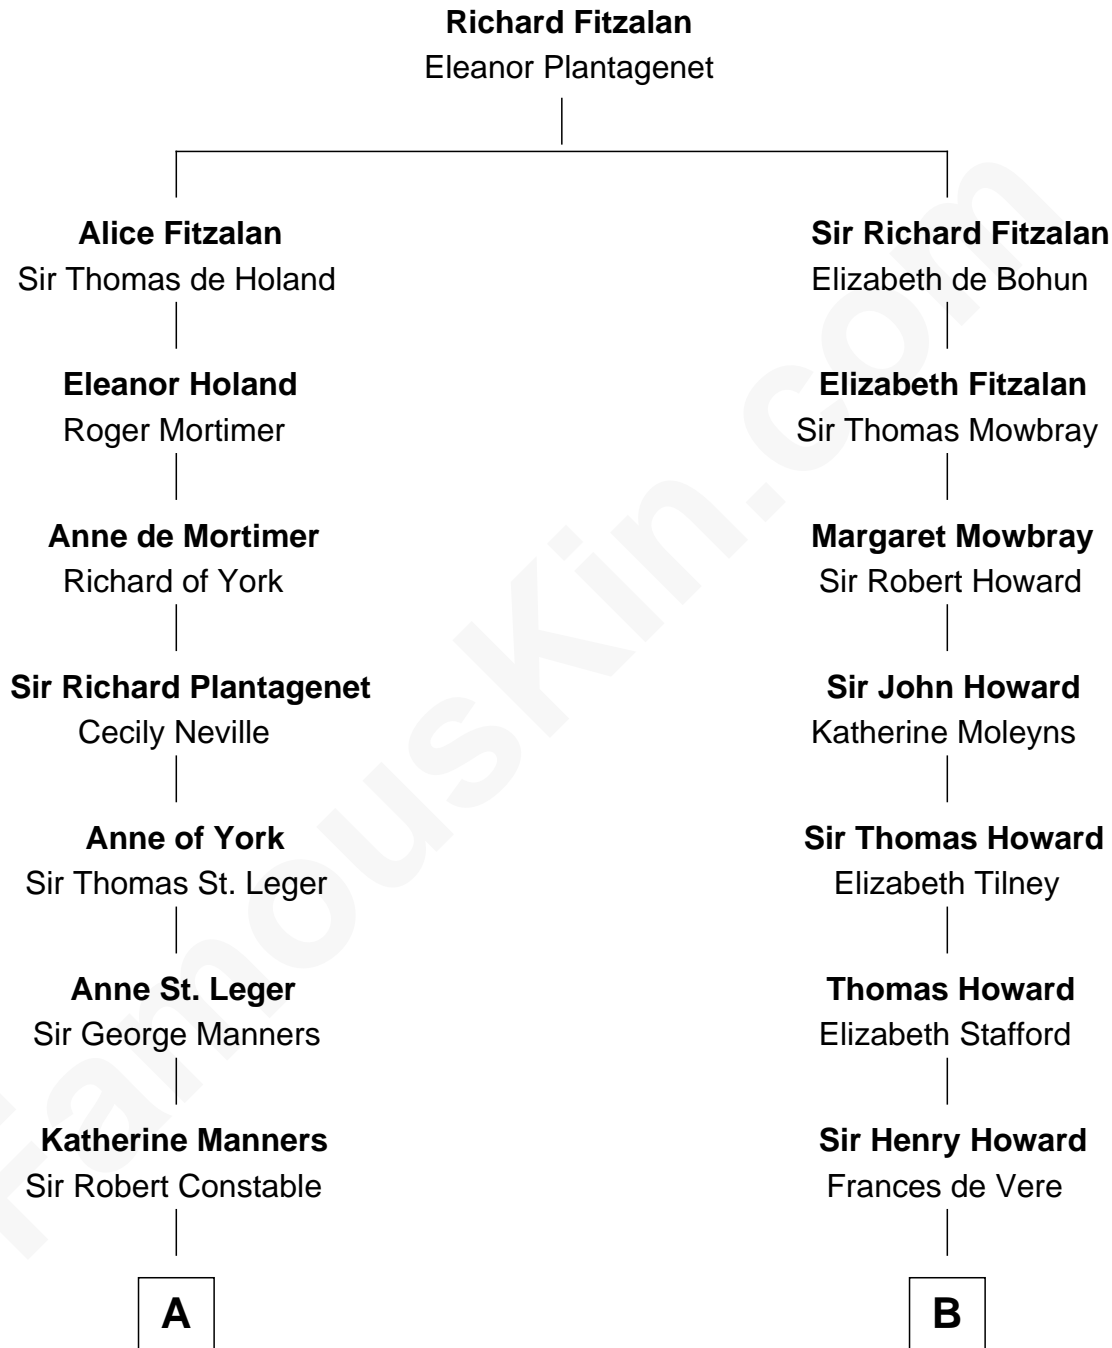

FamousKin.com Relationship Chart of

Peter Forster

TV and Movie Actor

16th cousin 2 times removed of

Francis Scott Key

Author of "The Star Spangled Banner"

A

Barbara Constable
Sir William Babthorpe

Margaret Babthorpe
Sir Henry Cholmley

Sir Richard Cholmley
Susanna Legard

Margaret Cholmley
Sir William Strickland

Margaret Strickland
Sir John Cochrane

William Cochrane
Mary Bruce

Thomas Cochrane
Jane Stuart