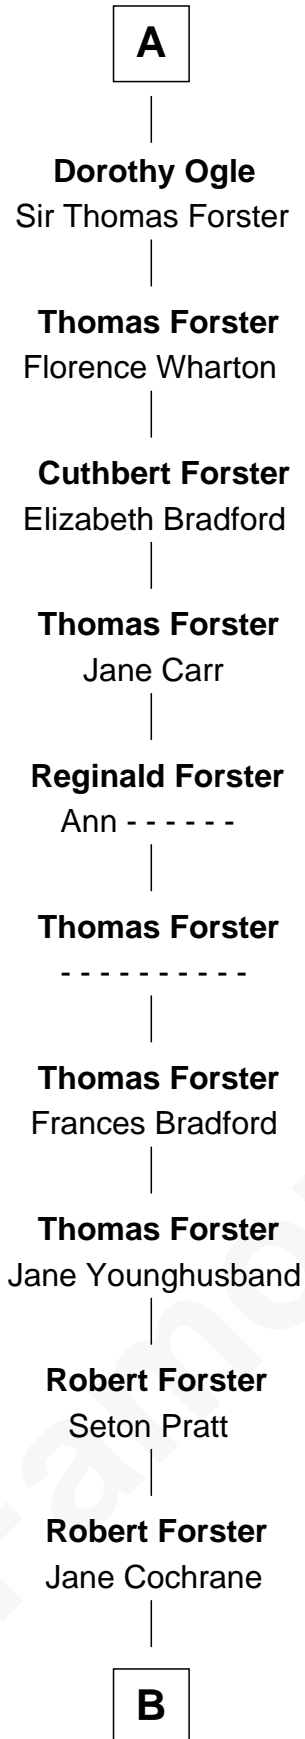

# FamousKin.com Relationship Chart of

**Peter Forster**

*TV and Movie Actor*

7th cousin 12 times removed of

**Charles V**

*Holy Roman Emperor*

**Henry Plantagenet**  
Maud de Chaworth

**Mary Plantagenet**  
Henry de Percy

**Sir Henry Percy**  
Margaret de Neville

**Sir Henry Percy**  
Elizabeth Mortimer

**Sir Henry Percy**  
Eleanor Neville

**Sir Henry Percy**  
Eleanor Poynings

**Margaret Percy**  
Sir William Gascoigne

**Margaret Gascoigne**  
Ralph Ogle

**A**

**Henry of Lancaster**  
Isabella de Beaumont

**Blanche of Lancaster**  
John of Gaunt

**Philippa of Lancaster**  
John I, King of Portugal

**Isabella of Portugal**  
Philip of Burgundy

**Charles of Burgundy**  
Isabella of Bourbon

**Mary of Burgundy**  
Maximilian I, Holy Roman Emperor

**Philip I, King of Castile**  
Joanna of Castile

**Charles V**  
*Holy Roman Emperor*

**B**

—  
**Lt-Col. Frederic Blanco Forster**  
Marian Jennette Sophia De Carteret