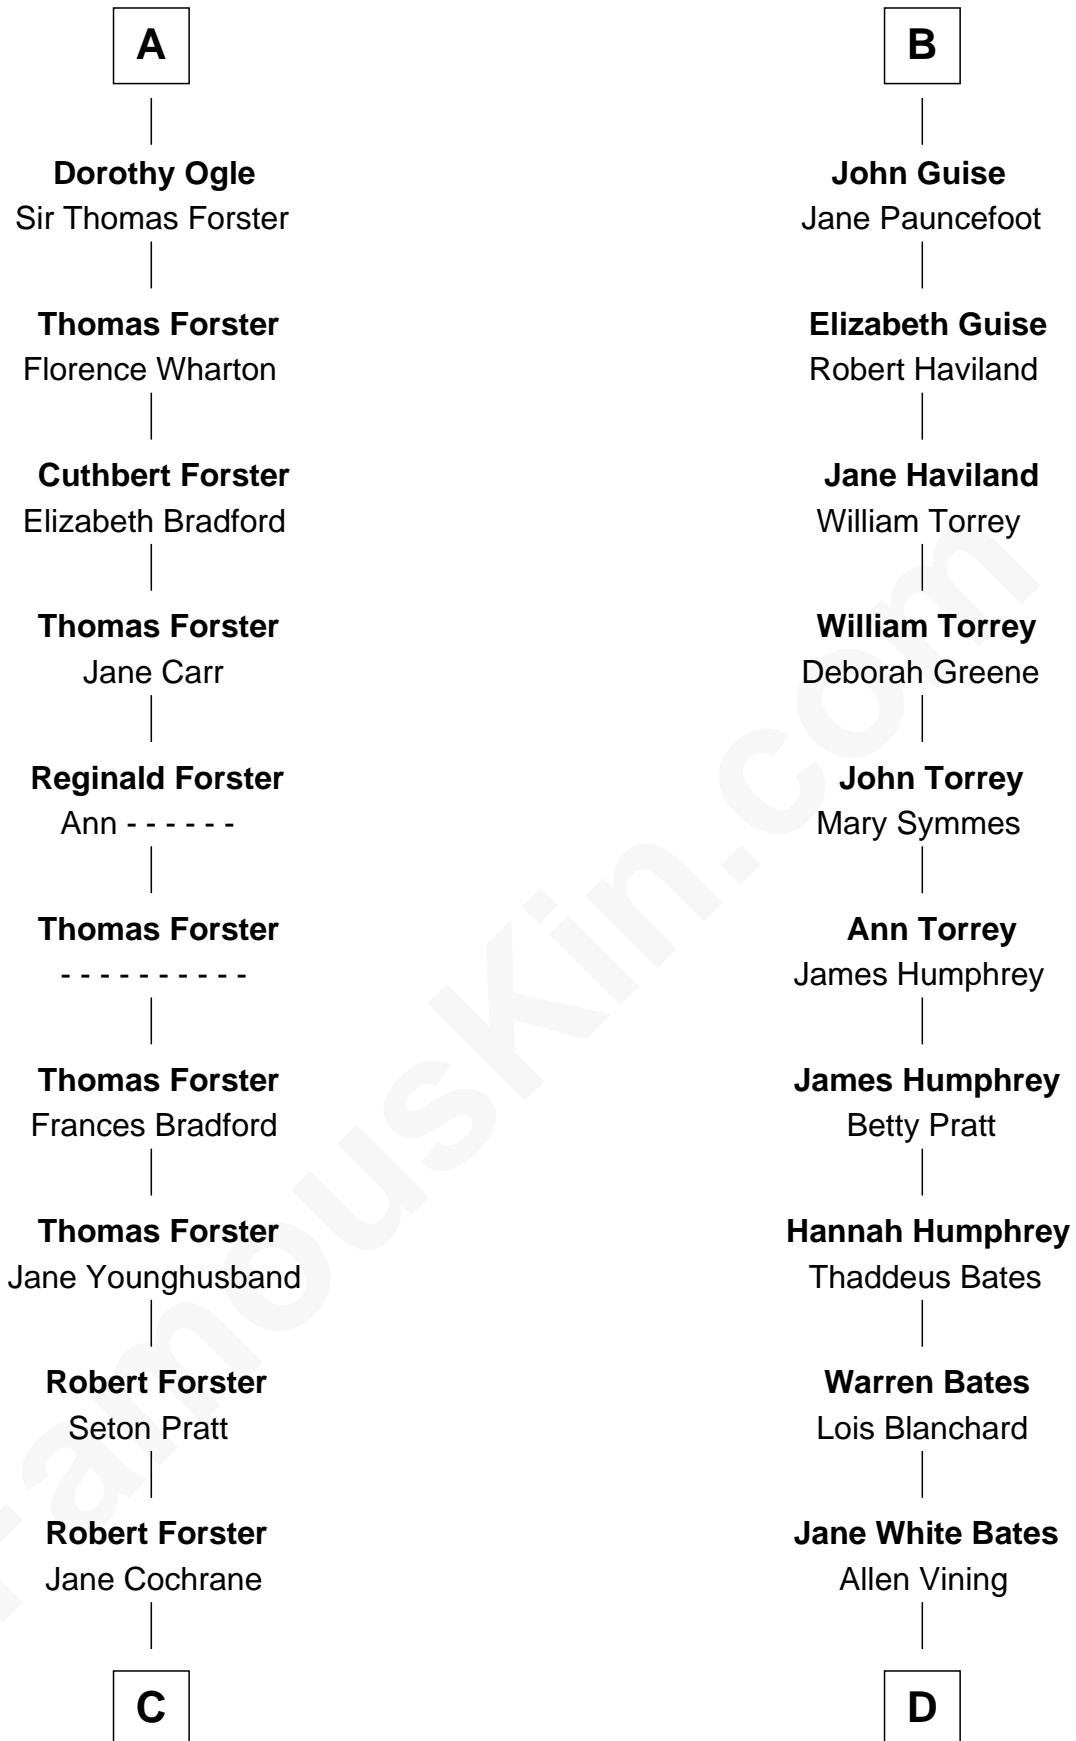

# FamousKin.com Relationship Chart of

**Peter Forster**

*TV and Movie Actor*

19th cousin 1 time removed of

**Hal Holbrook**

*TV and Movie Actor*

**Ralph de Stafford**

Margaret de Audley

**Sir William Gascoigne**  
Margaret Percy

**Margaret Gascoigne**  
Ralph Ogle

**A**

**Beatrice de Stafford**  
Thomas de Ros

**Margaret de Ros**  
Sir Reynold Grey

**Sir John Grey**  
Constance de Holand

**Sir Edmund Grey**  
Katherine Percy

**Anne Grey**  
Sir John Grey

Probable

**Tacy Grey**  
John Guise

**William Guise**  
Mary Rotsey

**B**

**C**

**Lt-Col. Frederic Blanco Forster**  
Marian Jennette Sophia De Carteret

**Frederic Percy Cochrane Forster**  
Alice Mary Biggs

**Peter Forster**  
*TV and Movie Actor*

**D**

**Lois Bates Vining**  
George Holbrook

**Allen Vining Holbrook**  
Minnie Alberta Rowe

**Harold Rowe Holbrook**  
Aileen R. Davenport

**Hal Holbrook**  
*TV and Movie Actor*