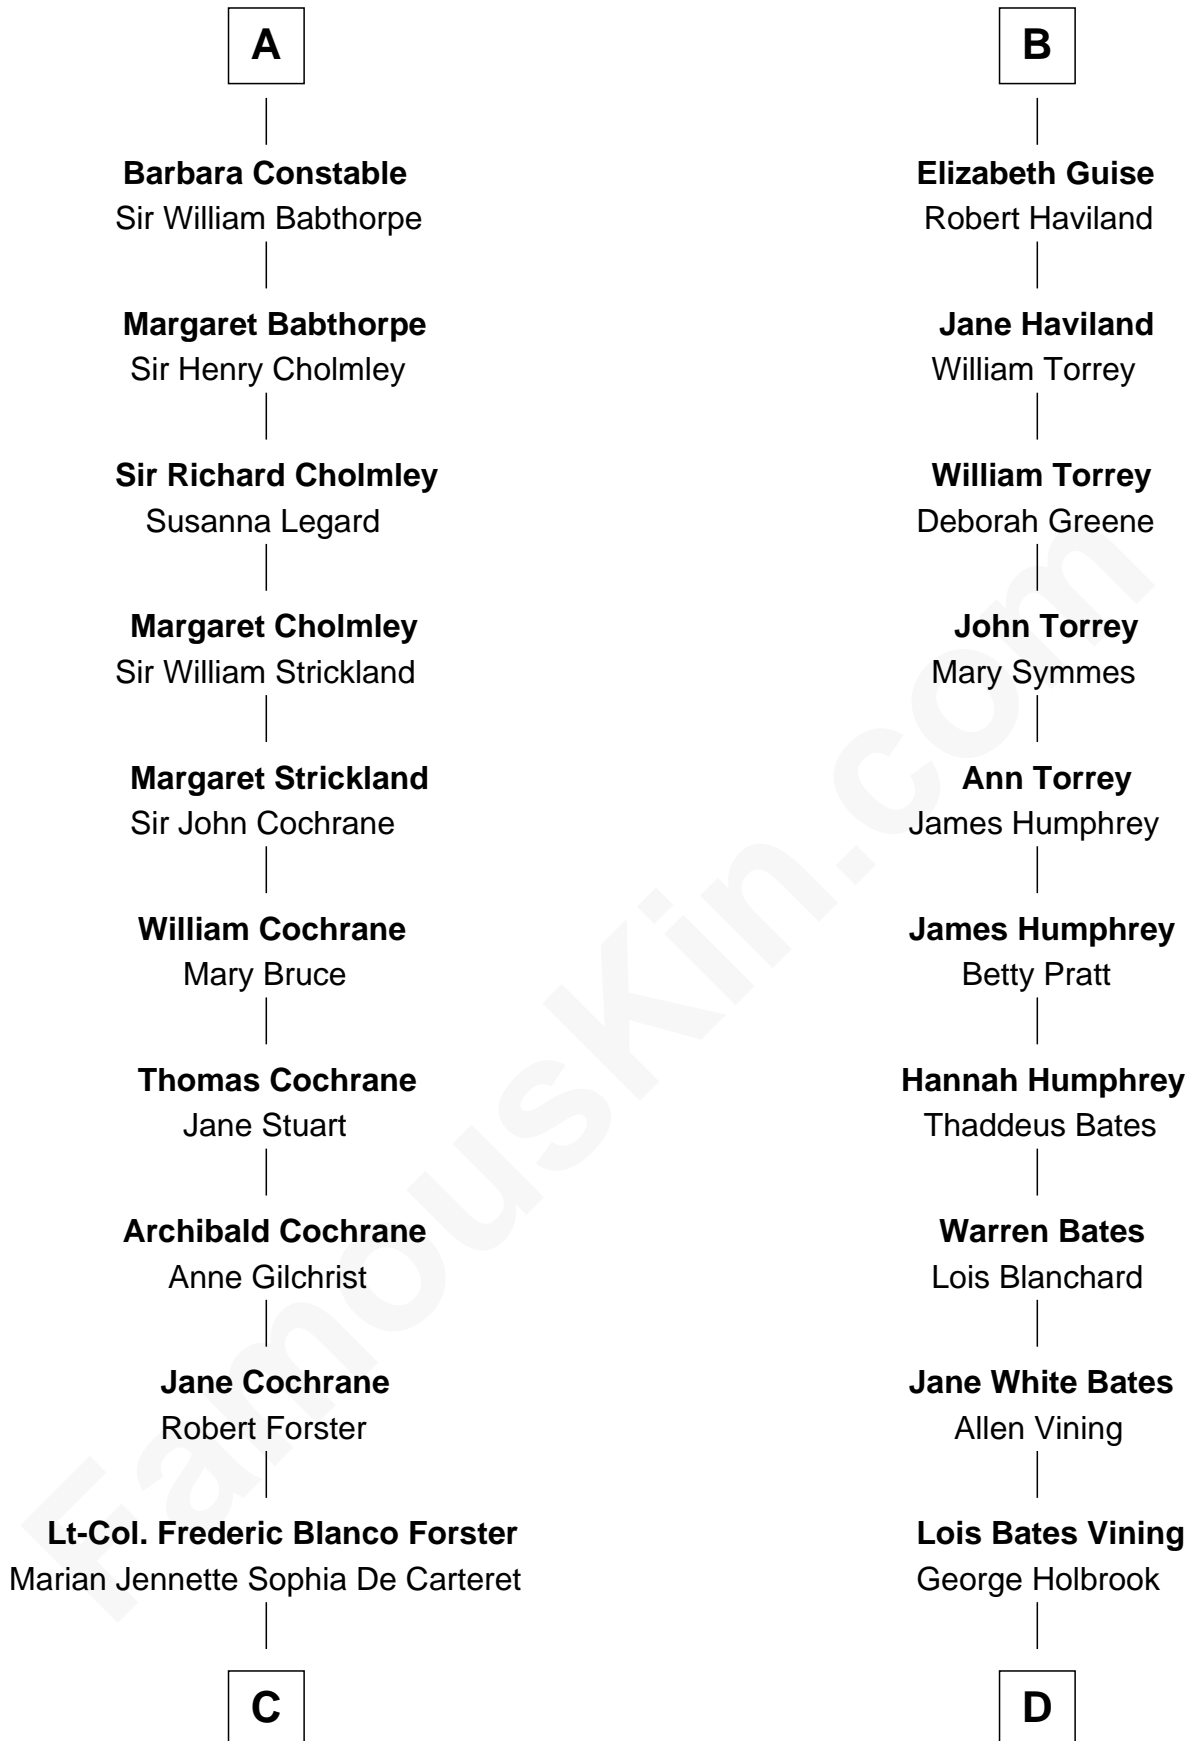

Alice Fitzalan

Eleanor Holand

Roger Mortimer

Anne de Mortimer

Richard of York

Sir Richard Plantagenet

Cecily Neville

Anne of York

Constance de Holand

Sir John Grey

Sir Edmund Grey

Katherine Percy

Anne Grey

Sir John Grey

Probable

Tacy Grey

John Guise

William Guise

Mary Rotsey

John Guise

Jane Pauncefoot

B

C

Frederic Percy Cochrane Forster

Alice Mary Biggs

Peter Forster

TV and Movie Actor

D

Allen Vining Holbrook

Minnie Alberta Rowe

Harold Rowe Holbrook

Aileen R. Davenport