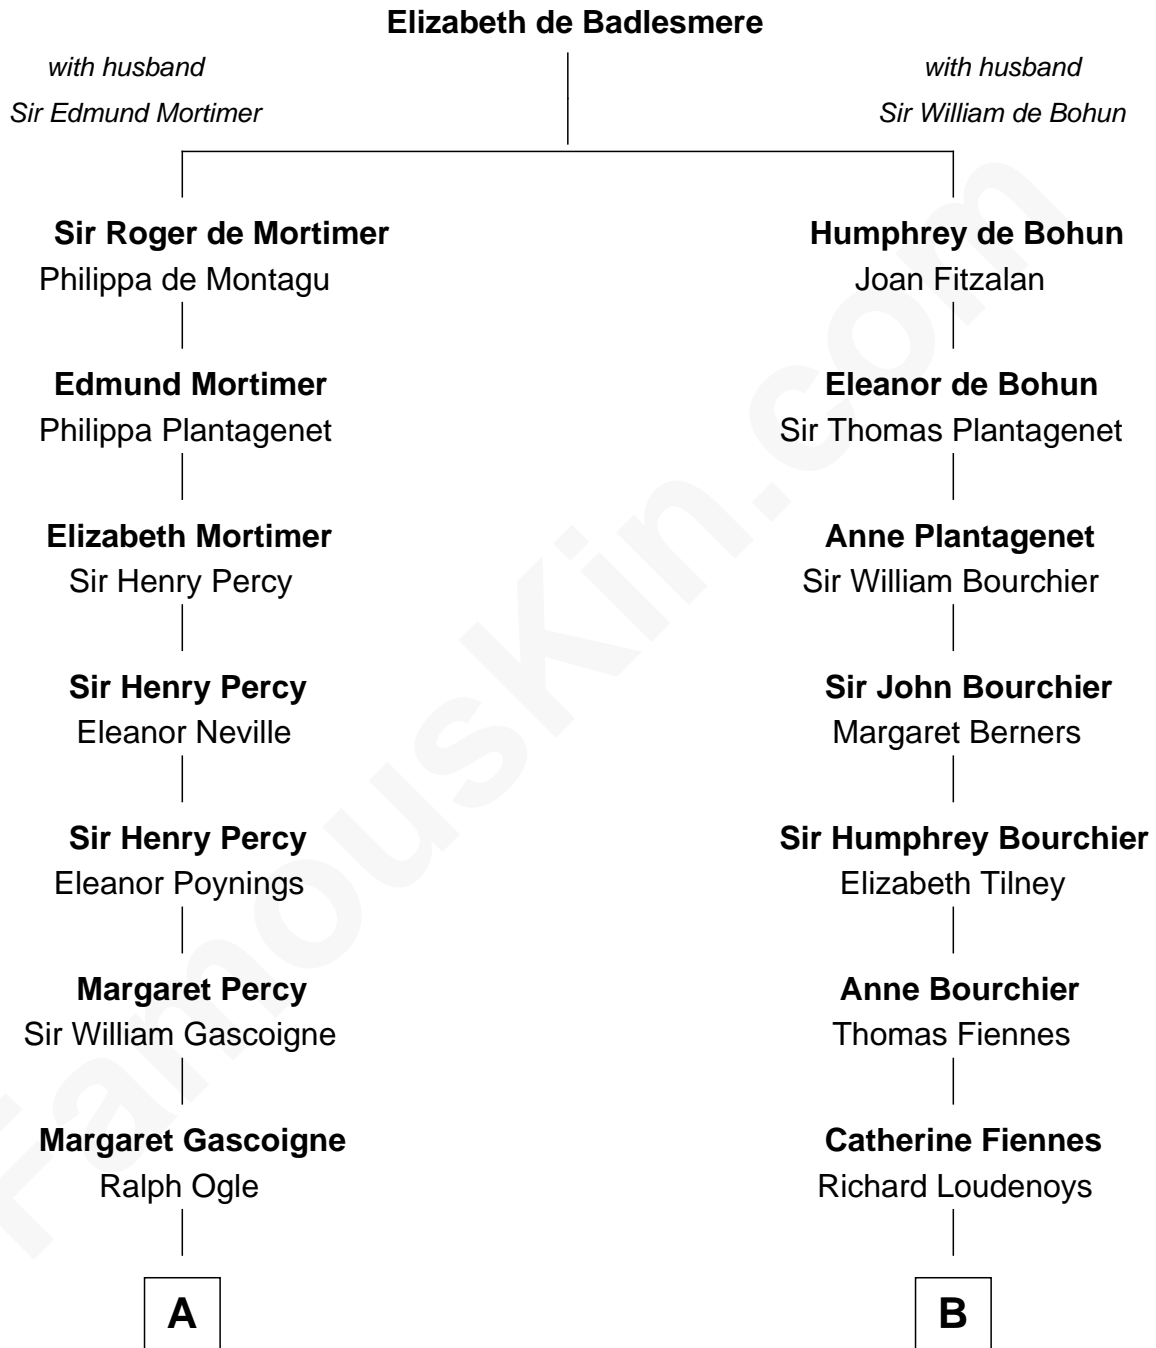

FamousKin.com Relationship Chart of

Peter Forster

TV and Movie Actor

19th cousin 1 time removed of

Ali Wentworth

TV Actress and Comedienne

C

Lt-Col. Frederic Blanco Forster
Marian Jennette Sophia De Carteret

Frederic Percy Cochrane Forster
Alice Mary Biggs

Peter Forster
TV and Movie Actor

D

Howard Elliott
Janet January

Janet January Elliott
Richard Bryant Hobart

Mable Bryant Hobart
Eric Bartlett Wentworth

Ali Wentworth
TV Actress and Comedienne