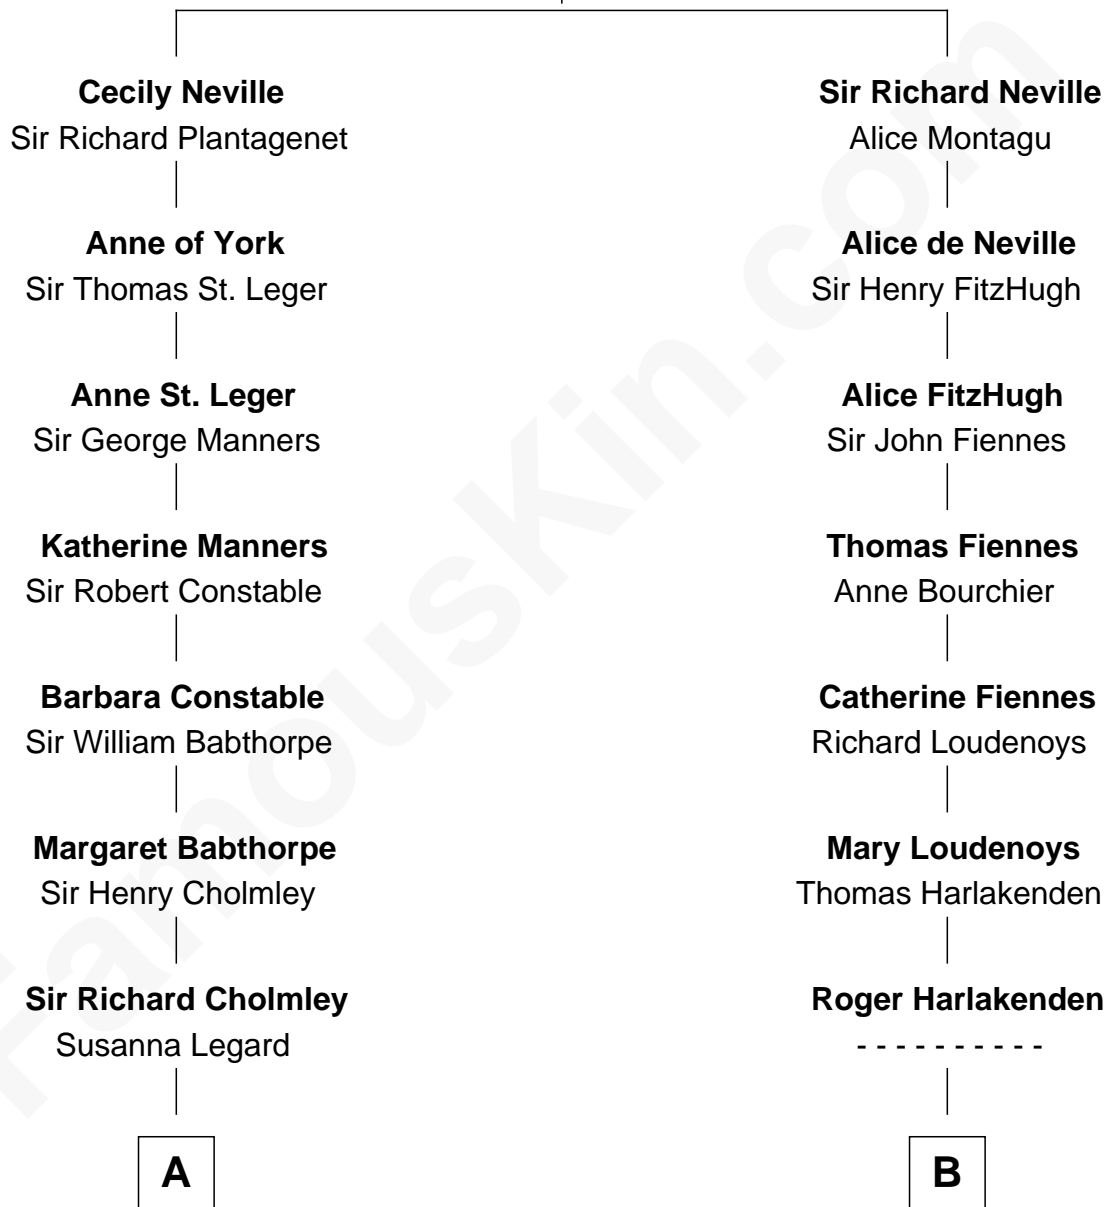

FamousKin.com

Relationship Chart of

Peter Forster

TV and Movie Actor

15th cousin 3 times removed of

Ali Wentworth

TV Actress and Comedienne

Sir Ralph Neville

Joan Beaufort

A

Margaret Cholmley
Sir William Strickland

Margaret Strickland
Sir John Cochrane

William Cochrane
Mary Bruce

Thomas Cochrane
Jane Stuart

Archibald Cochrane
Anne Gilchrist

Jane Cochrane
Robert Forster