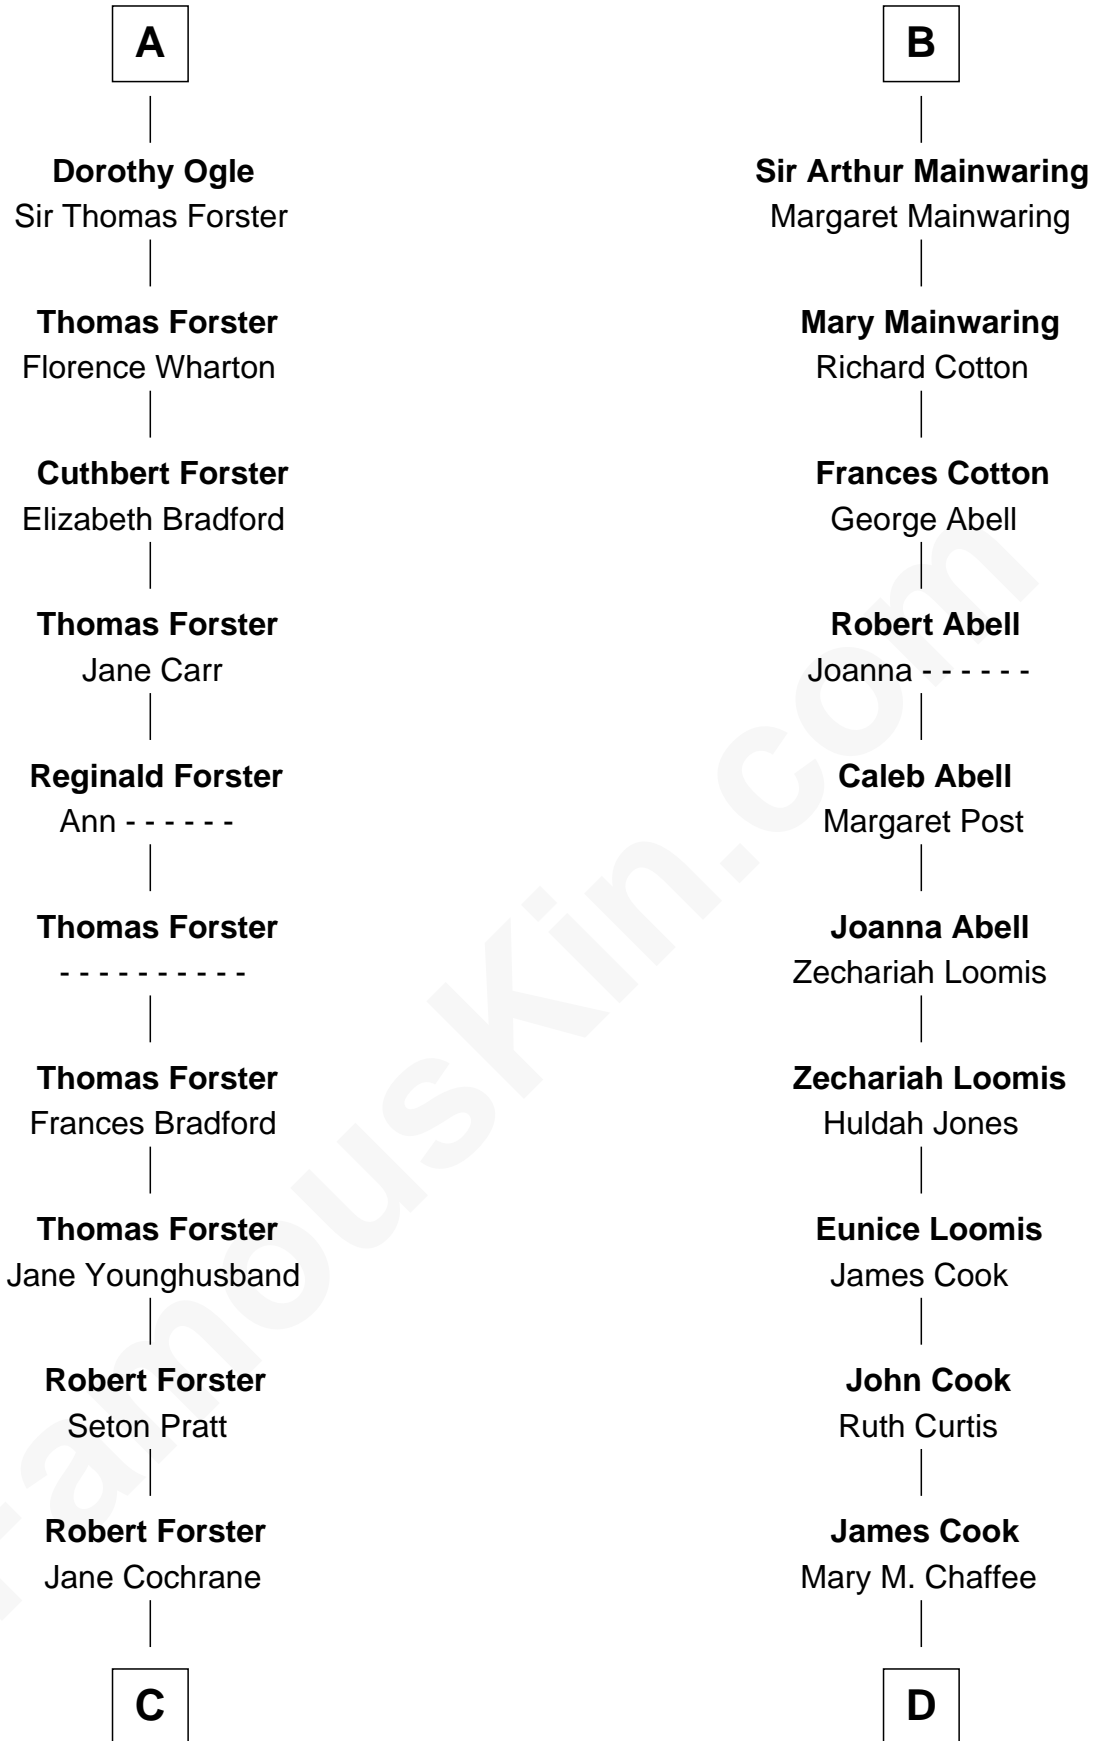

FamousKin.com Relationship Chart of

Peter Forster

TV and Movie Actor

19th cousin 2 times removed of

Amber Stevens West

TV and Movie Actress

C

Lt-Col. Frederic Blanco Forster
Marian Jennette Sophia De Carteret

Frederic Percy Cochrane Forster
Alice Mary Biggs

Peter Forster
TV and Movie Actor

D

Josey Chaffee Cook
Julianne Frances Taylor

Frances Jemima Cook
Albert Baas

LaVerne M. Baas
Keith Karl Ingstad

Terry Keith Ingstad
Beverly Jean Cunningham