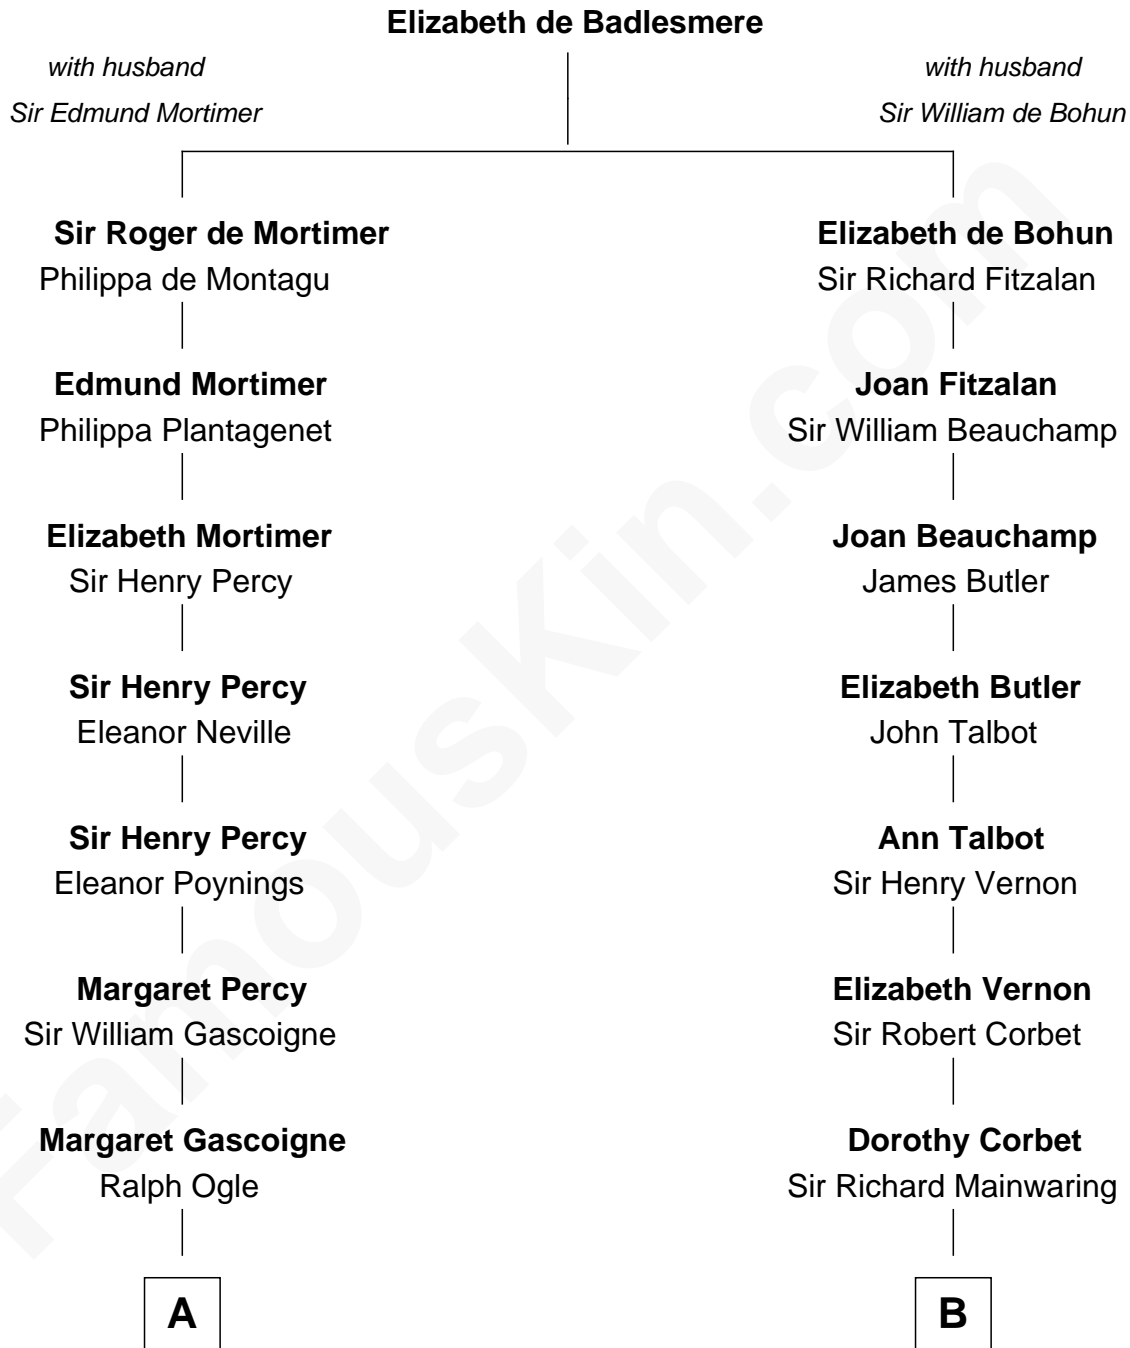

FamousKin.com Relationship Chart of

Peter Forster

TV and Movie Actor

19th cousin 2 times removed of

Amber Stevens West

TV and Movie Actress

C

Lt-Col. Frederic Blanco Forster
Marian Jennette Sophia De Carteret