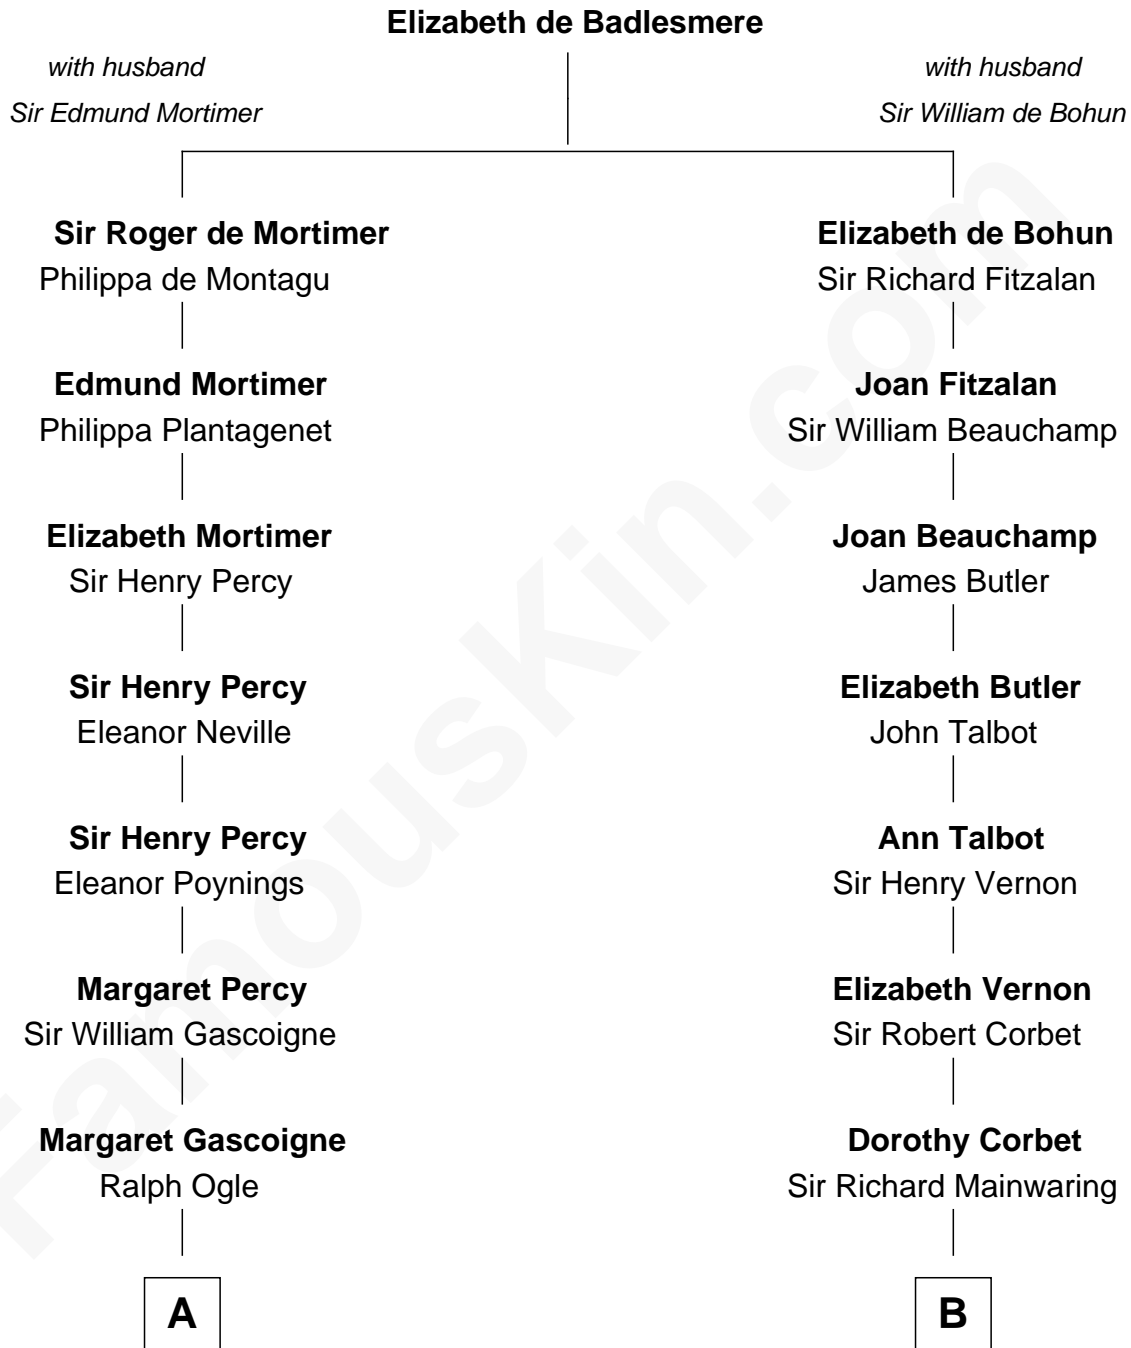

FamousKin.com Relationship Chart of

Peter Forster

TV and Movie Actor

19th cousin 1 time removed of

Shadoe Stevens

Radio Disc Jockey

C

Lt-Col. Frederic Blanco Forster
Marian Jennette Sophia De Carteret