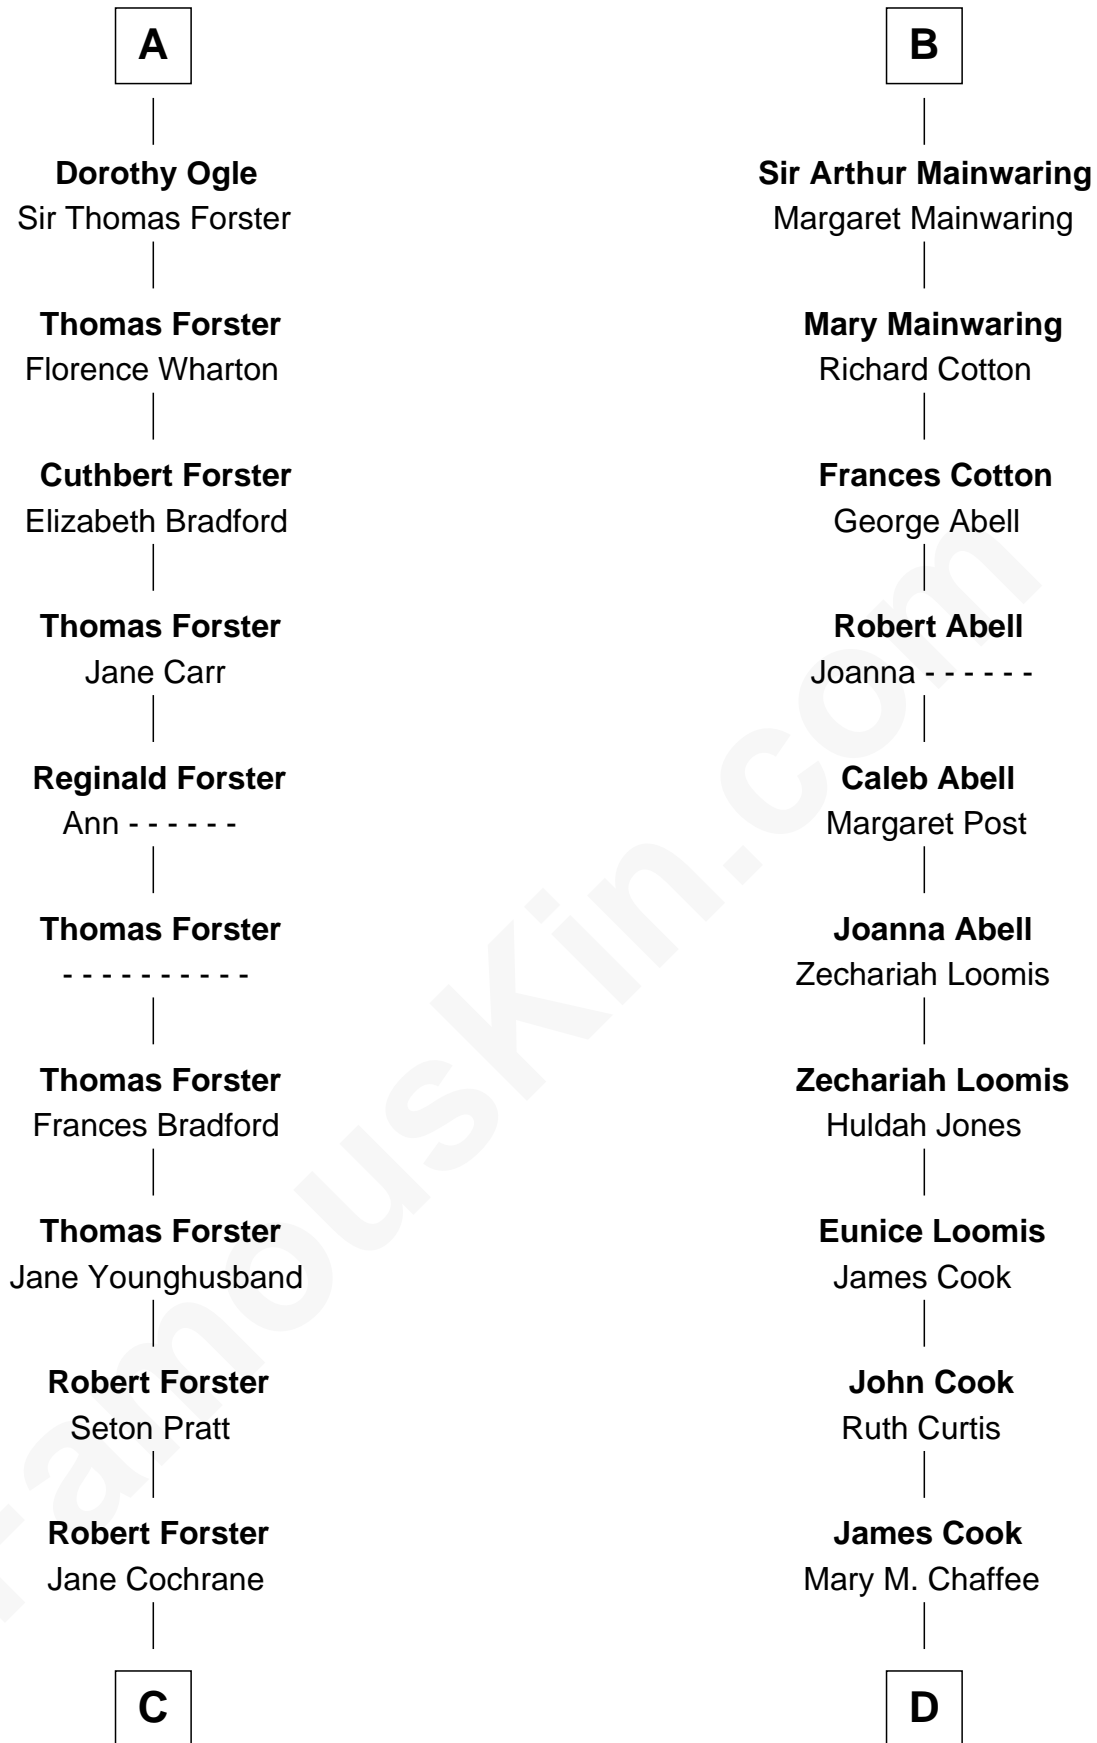

FamousKin.com Relationship Chart of

Peter Forster

TV and Movie Actor

19th cousin 1 time removed of

Shadoe Stevens

Radio Disc Jockey

C

Lt-Col. Frederic Blanco Forster
Marian Jennette Sophia De Carteret