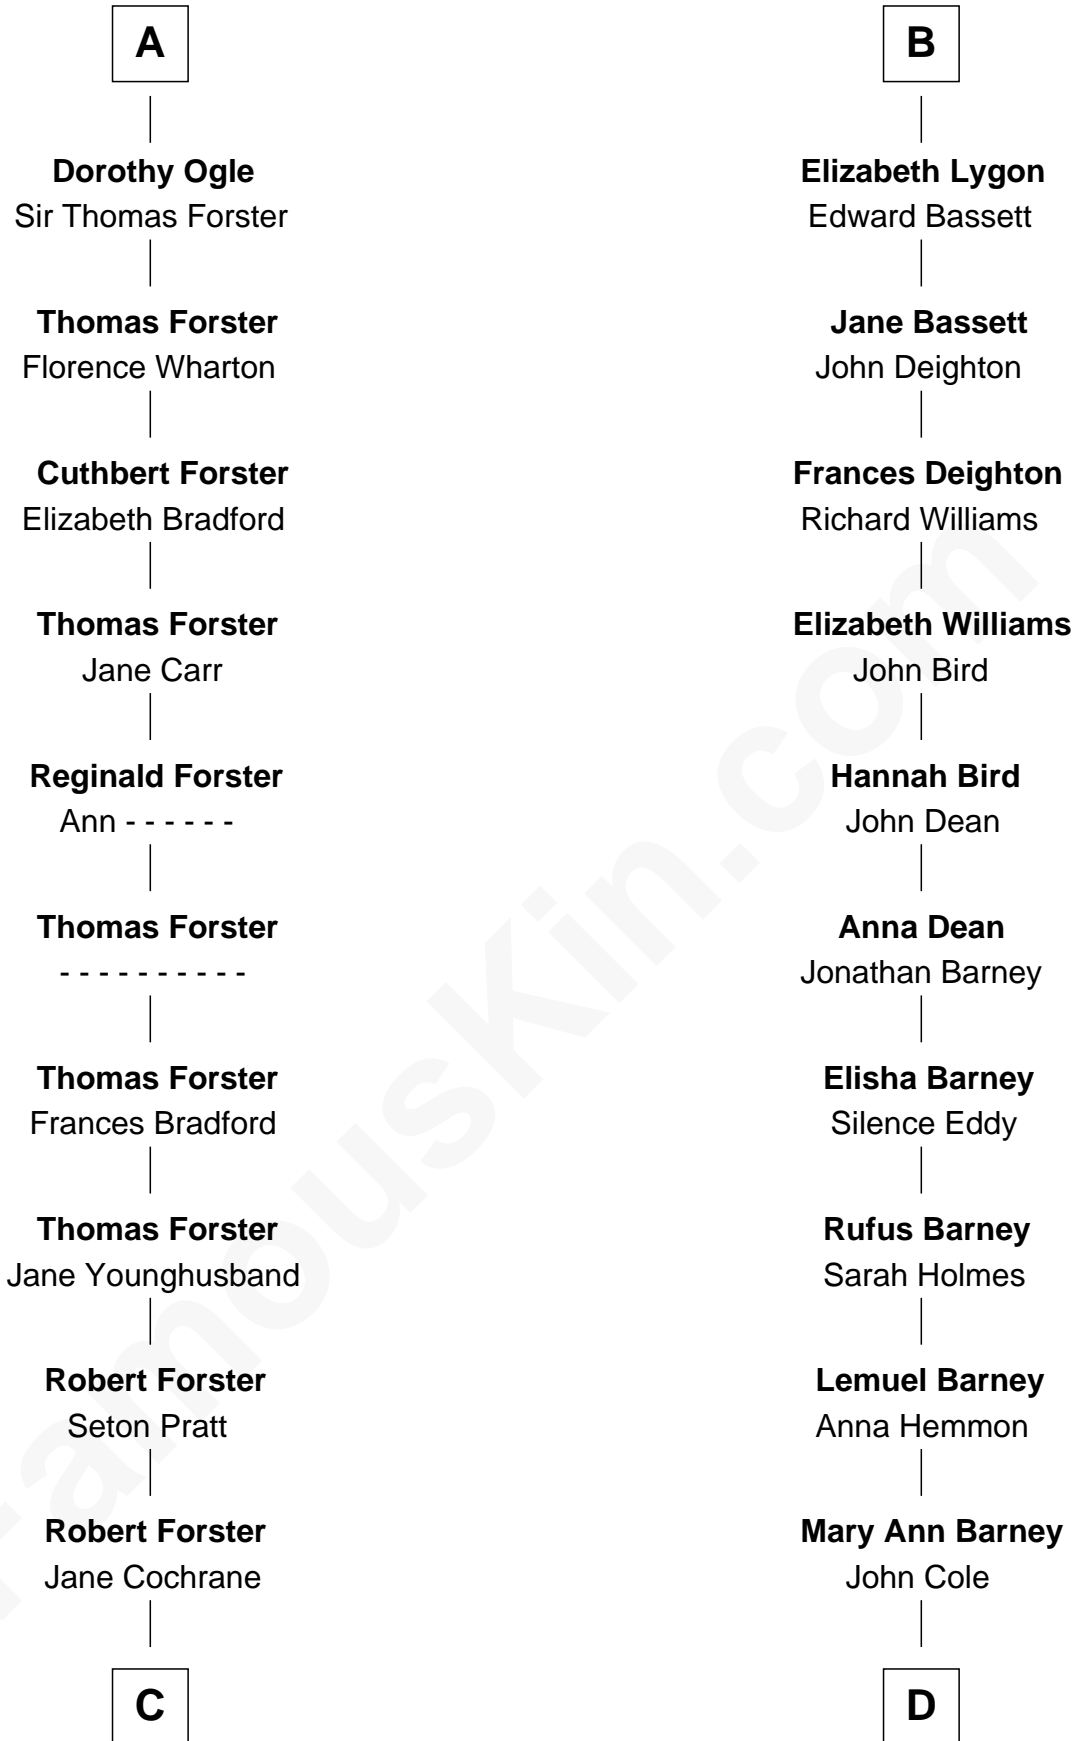

FamousKin.com Relationship Chart of

Peter Forster

TV and Movie Actor

19th cousin 2 times removed of

Michael Lookinland

TV Actor

C

Lt-Col. Frederic Blanco Forster
Marian Jennette Sophia De Carteret

Frederic Percy Cochrane Forster
Alice Mary Biggs

Peter Forster
TV and Movie Actor

D

Rufus Lemuel Cole
Matilda M. Hall

Nellie M. Cole
John Andrew Lookinland

Orrin Paul Lookinland
Madeline Tait

Paul Russell Lookinland
Karen Ruth McKinney