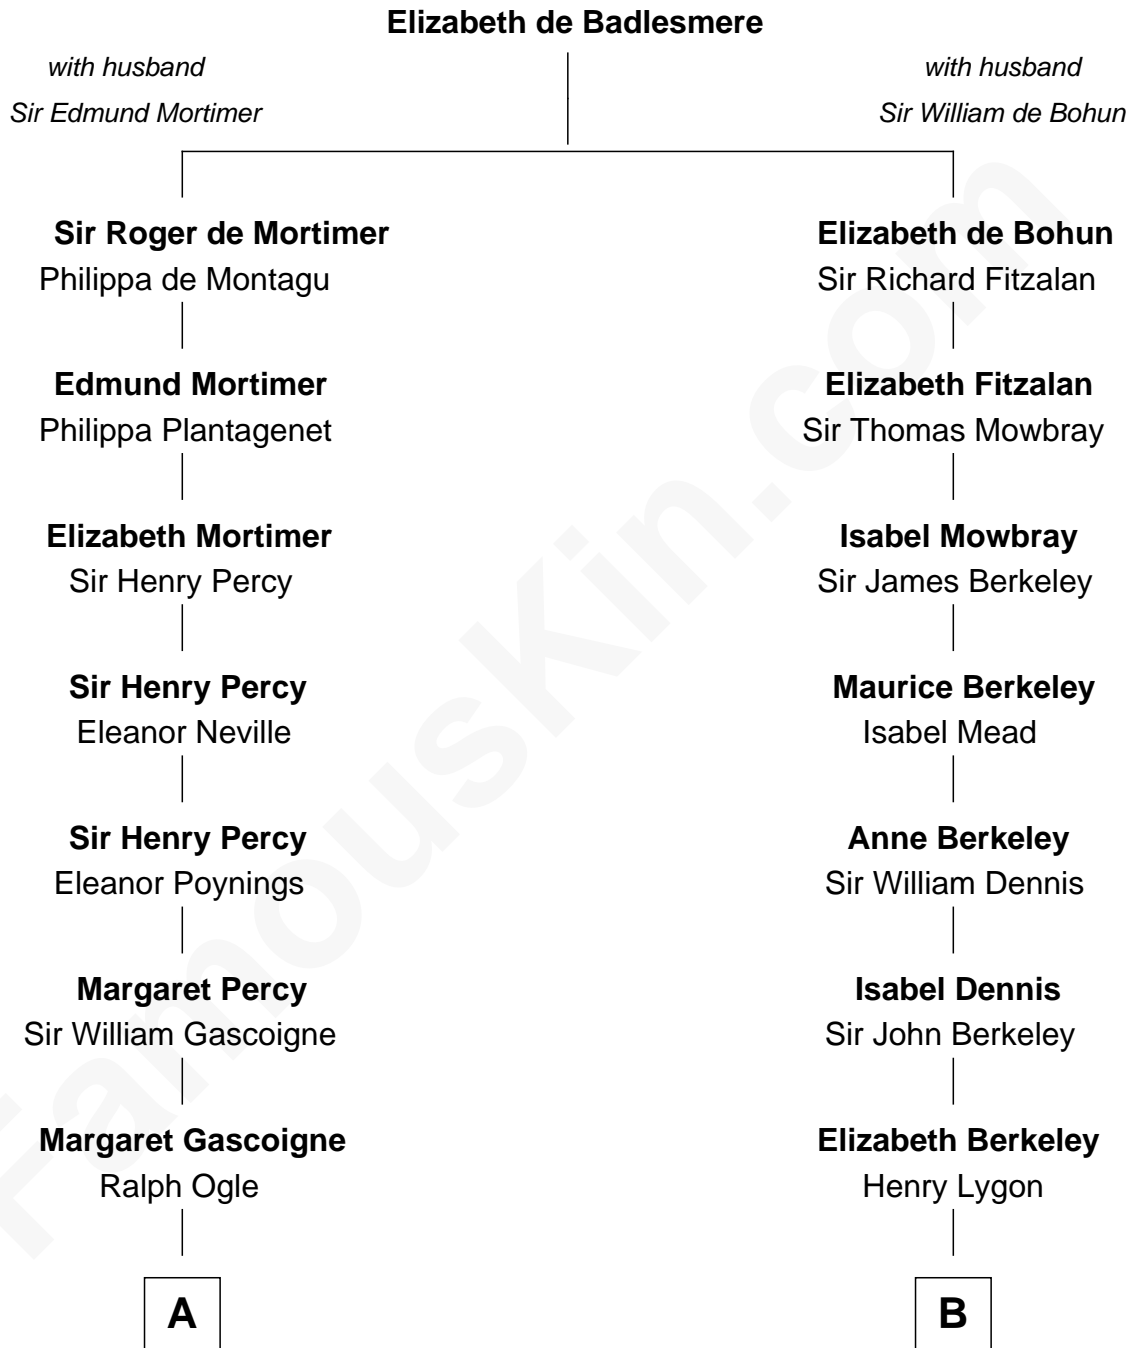

FamousKin.com Relationship Chart of

Peter Forster

TV and Movie Actor

19th cousin 2 times removed of

Michael Lookinland

TV Actor

C

Lt-Col. Frederic Blanco Forster
Marian Jennette Sophia De Carteret

Frederic Percy Cochrane Forster
Alice Mary Biggs

Peter Forster
TV and Movie Actor

D

Rufus Lemuel Cole
Matilda M. Hall

Nellie M. Cole
John Andrew Lookinland

Orrin Paul Lookinland
Madeline Tait

Paul Russell Lookinland
Karen Ruth McKinney