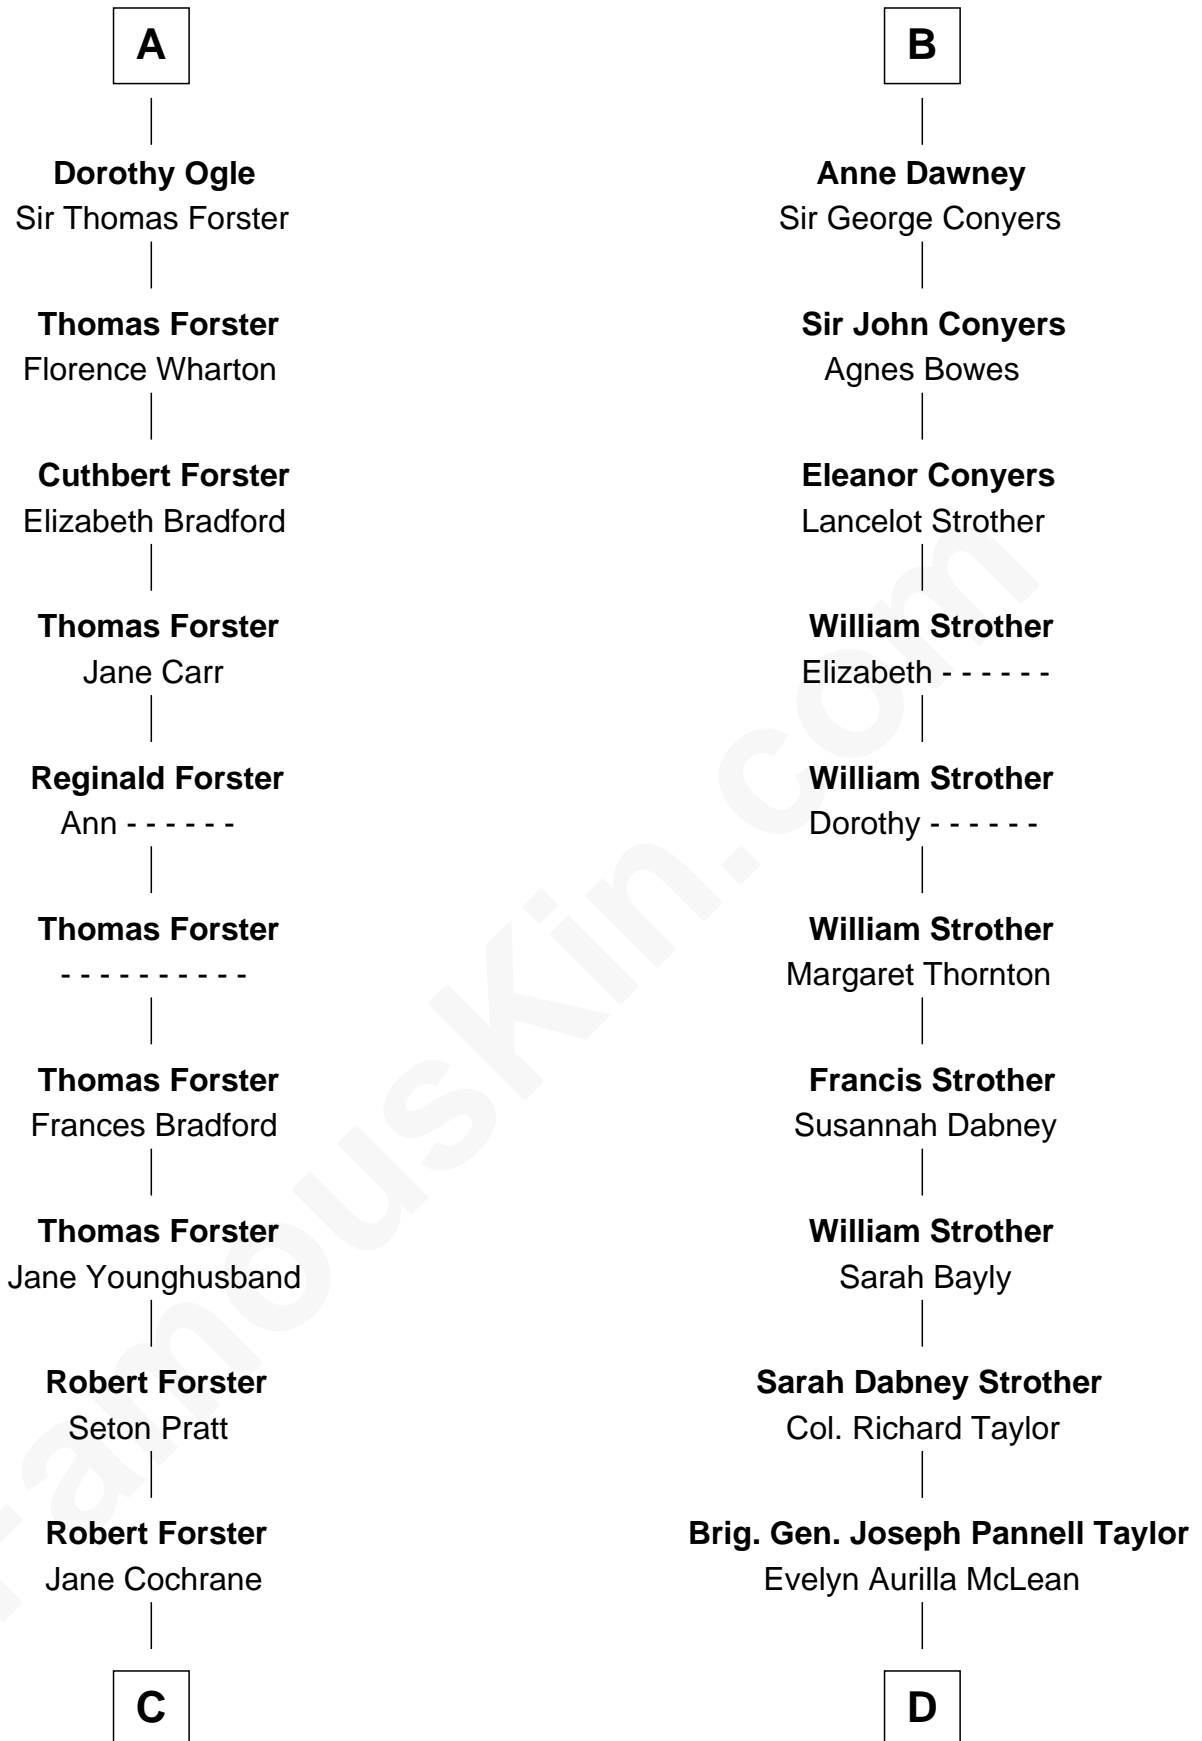

# FamousKin.com Relationship Chart of

**Peter Forster**

*TV and Movie Actor*

19th cousin 2 times removed of

**Parker Stevenson**

*TV and Movie Actor*

**Ralph de Stafford**

*with wife*  
*Margaret de Audley*

**Ralph de Neville**  
Mary Ferrers

**Sir Humphrey Stafford**  
Elizabeth Burdet

**John Neville**  
Elizabeth Newmarch

**Sir Humphrey Stafford**  
Eleanor Aylesbury

**Jane de Neville**  
Sir William Gascoigne

**Humphrey Stafford**  
Katherine Fray

**Sir William Gascoigne**  
Margaret Percy

**Anne Stafford**  
Sir Richard Neville

**Margaret Gascoigne**  
Ralph Ogle

**Dorothy Neville**  
Sir John Dawney

**A**

**B**

**C**

**Lt-Col. Frederic Blanco Forster**  
Marian Jennette Sophia De Carteret

**Frederic Percy Cochrane Forster**  
Alice Mary Biggs

**Peter Forster**  
*TV and Movie Actor*

**D**

**Col. Joseph Hancock Taylor**  
Mary Montgomery Meigs