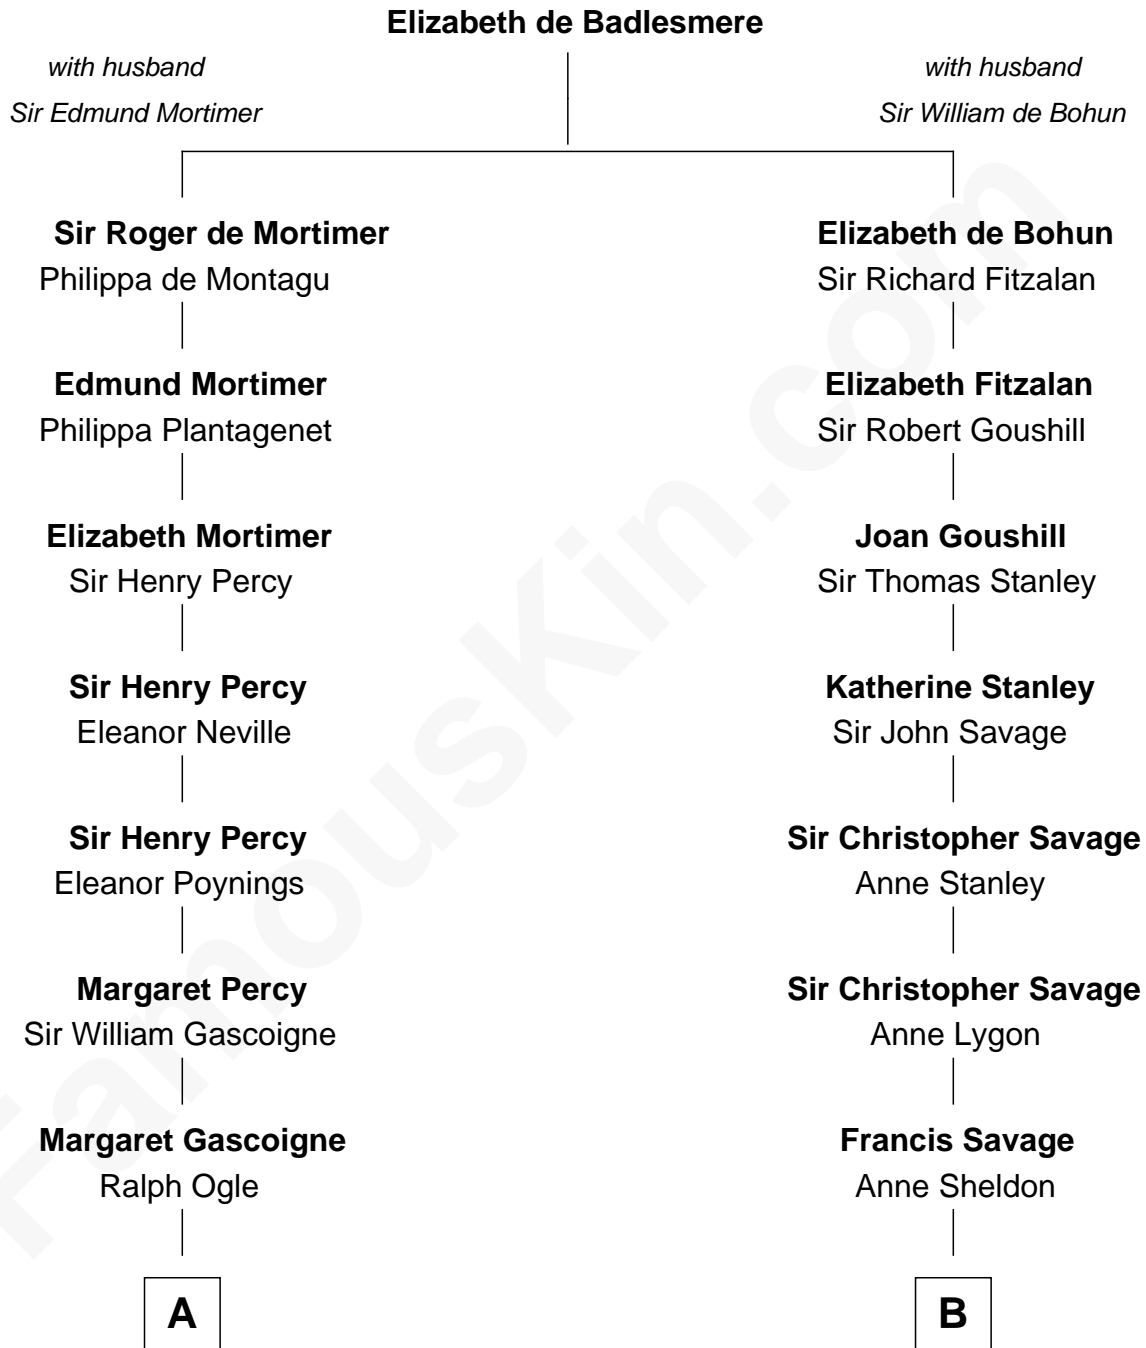

FamousKin.com Relationship Chart of

Peter Forster

TV and Movie Actor

19th cousin 1 time removed of

Parker Stevenson

TV and Movie Actor

C

Lt-Col. Frederic Blanco Forster
Marian Jennette Sophia De Carteret

Frederic Percy Cochrane Forster
Alice Mary Biggs

Peter Forster
TV and Movie Actor

D

Evelyn Taylor
Eli Kirk Price

Philip Price
Sarah Meade Harrison

Sarah Meade Price
Richard Stevenson Parker

Parker Stevenson
TV and Movie Actor