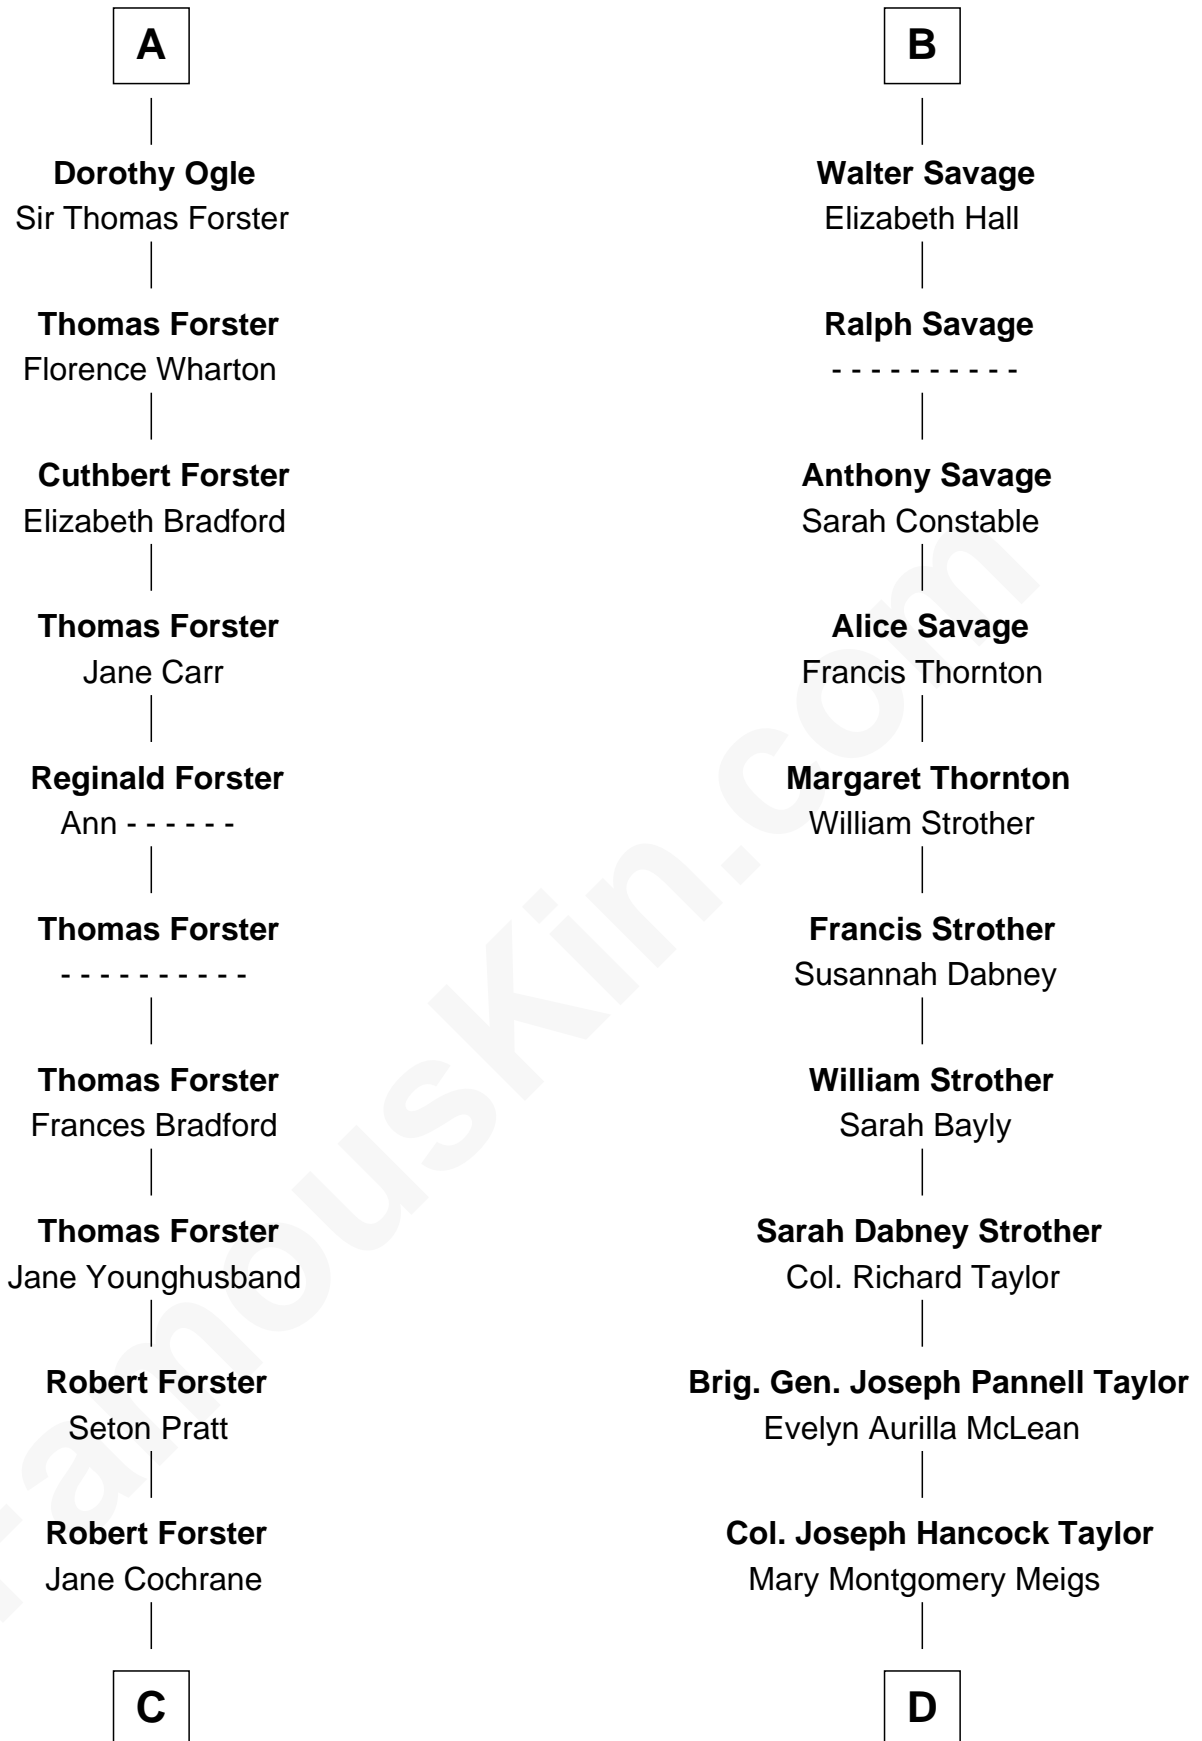

FamousKin.com Relationship Chart of

Peter Forster

TV and Movie Actor

19th cousin 1 time removed of

Parker Stevenson

TV and Movie Actor

C

Lt-Col. Frederic Blanco Forster
Marian Jennette Sophia De Carteret

Frederic Percy Cochrane Forster
Alice Mary Biggs

Peter Forster
TV and Movie Actor

D

Evelyn Taylor
Eli Kirk Price

Philip Price
Sarah Meade Harrison

Sarah Meade Price
Richard Stevenson Parker

Parker Stevenson
TV and Movie Actor