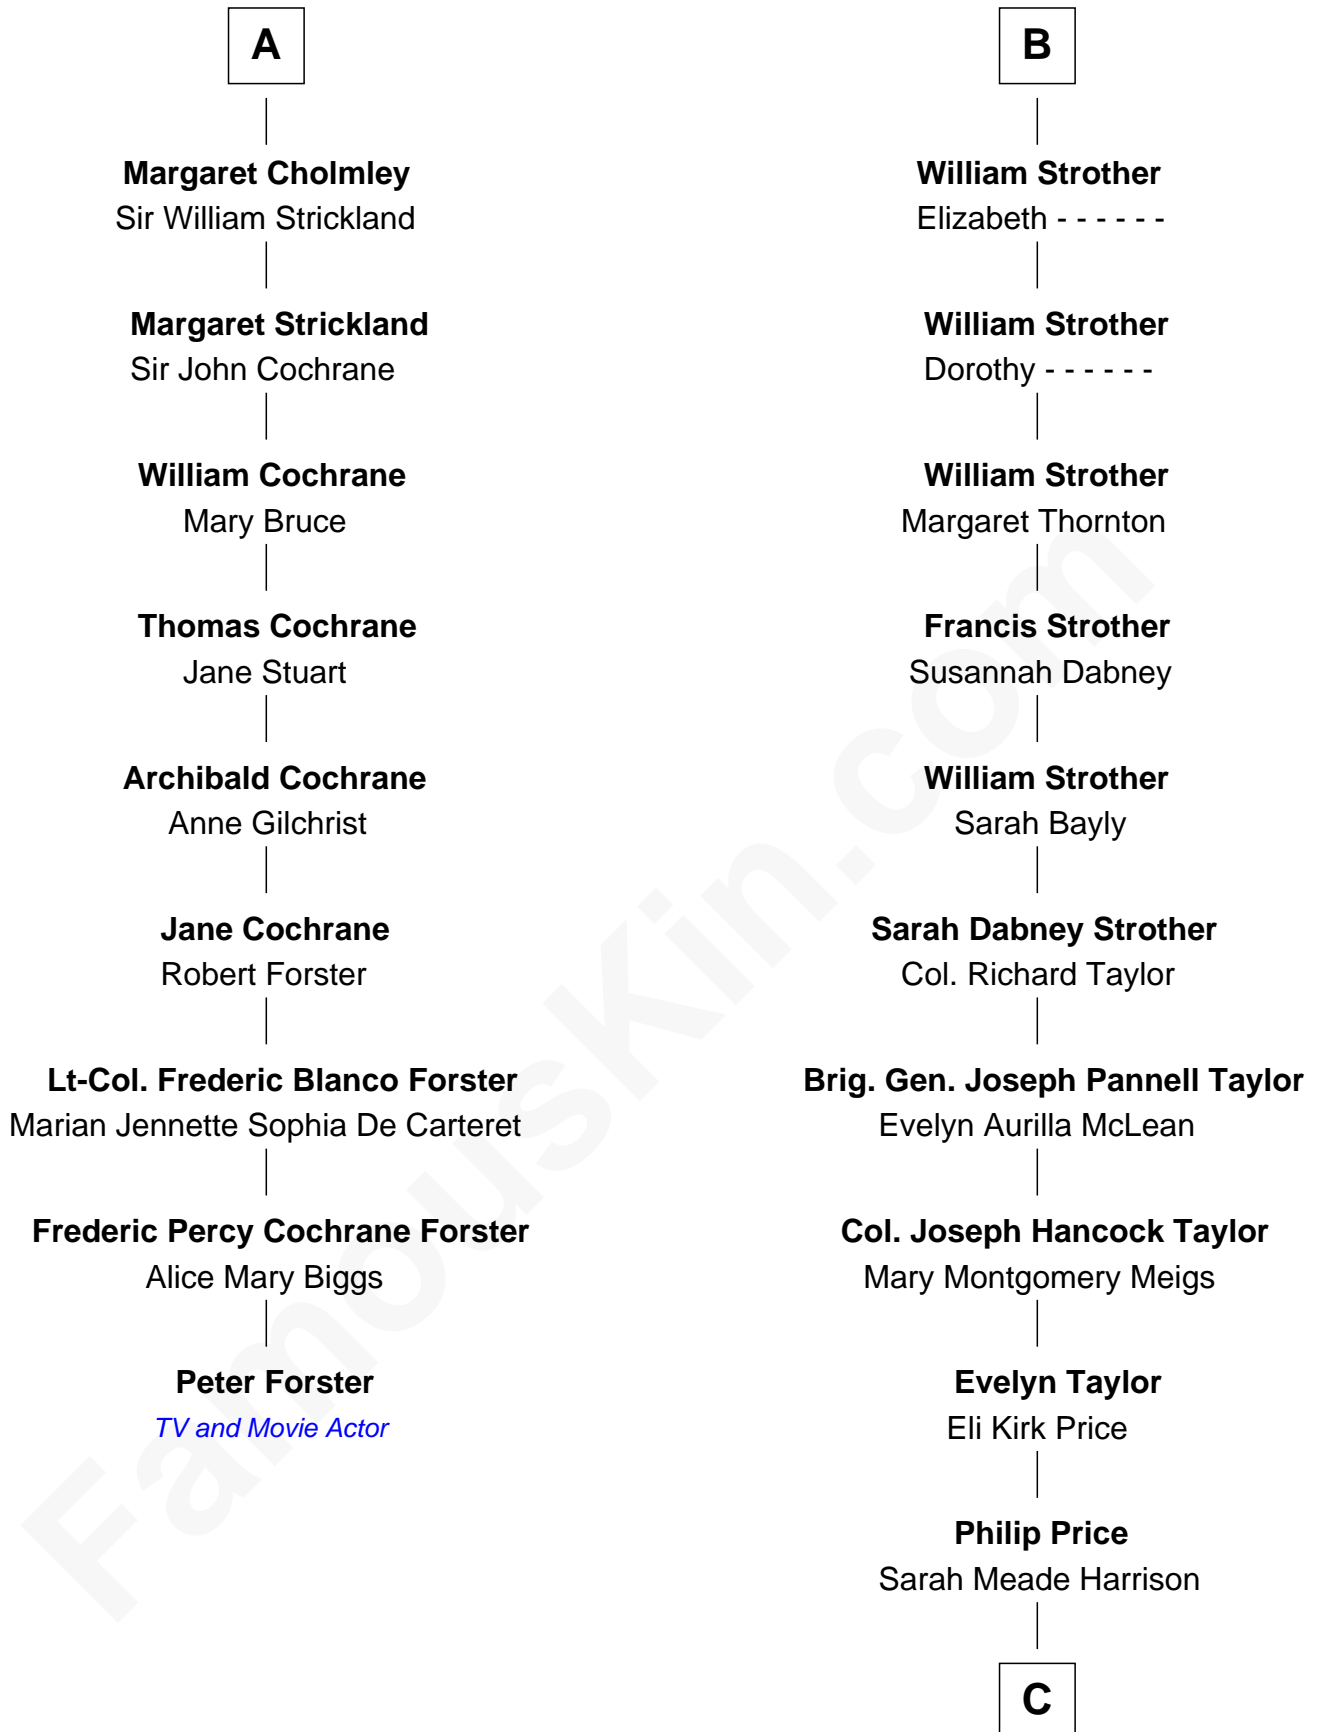

# FamousKin.com Relationship Chart of

**Peter Forster**

*TV and Movie Actor*

15th cousin 3 times removed of

**Parker Stevenson**

*TV and Movie Actor*

**Sir Ralph Neville**

Joan Beaufort

**C**

**Sarah Meade Price**  
Richard Stevenson Parker

**Parker Stevenson**  
*TV and Movie Actor*

FamousKin.com