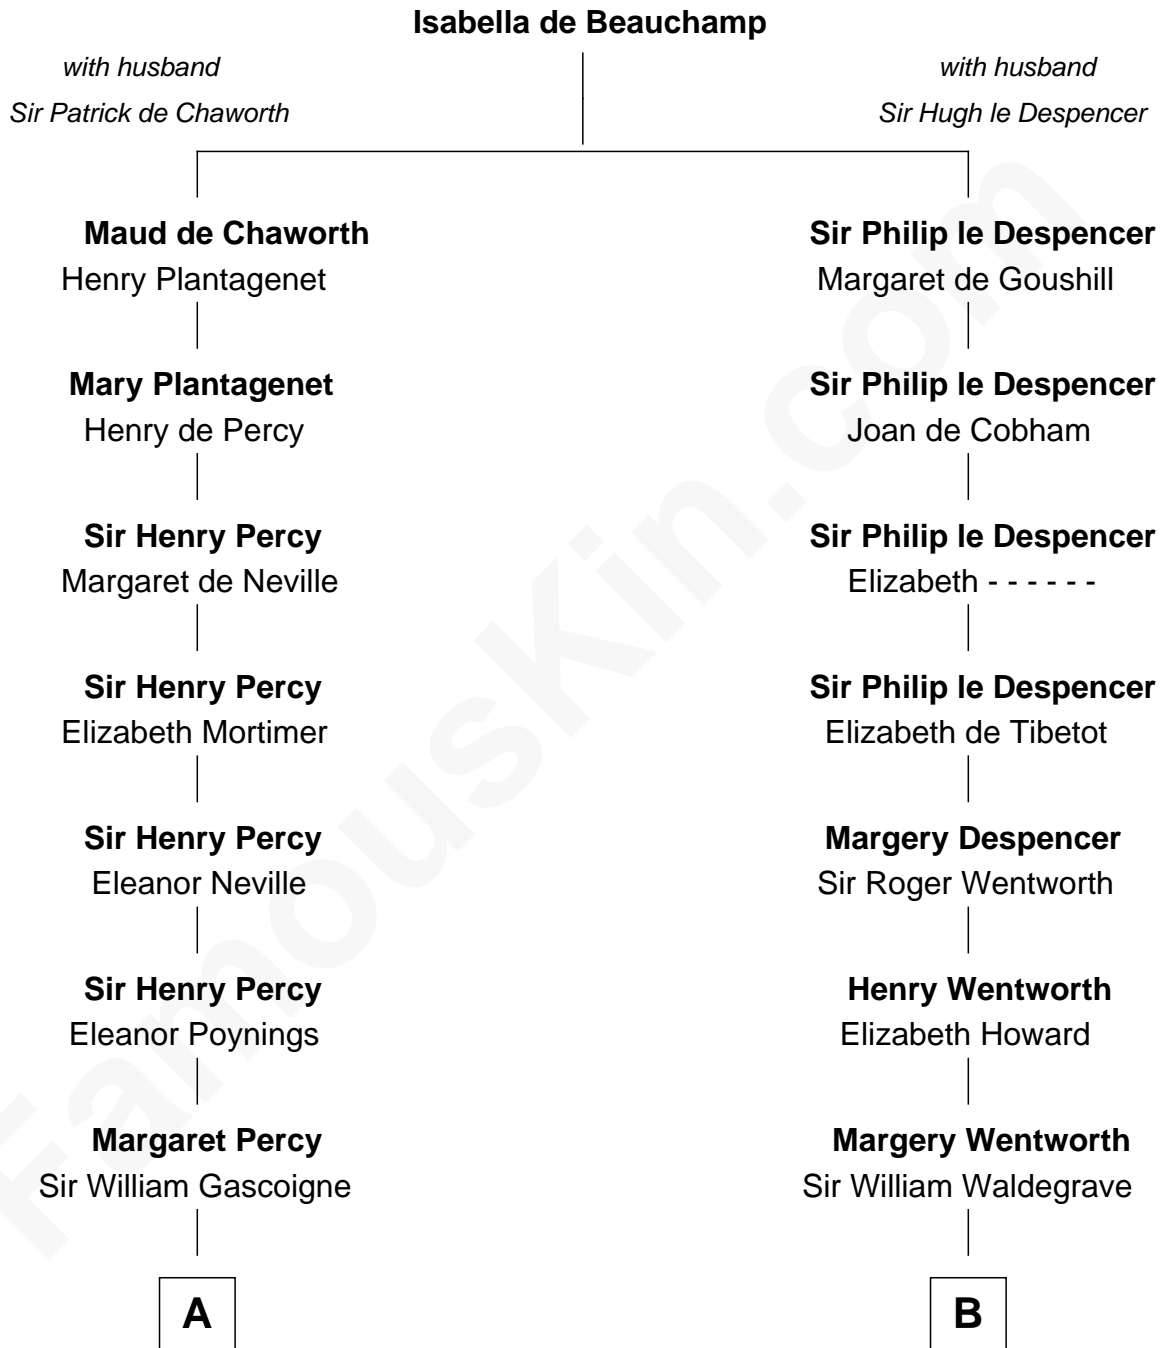

FamousKin.com Relationship Chart of

Peter Forster

TV and Movie Actor

20th cousin 1 time removed of

Bob Moore

Co-Founder, Bob's Red Mill

C

Robert Forster
Jane Cochrane

Lt-Col. Frederic Blanco Forster
Marian Jennette Sophia De Carteret

Frederic Percy Cochrane Forster
Alice Mary Biggs

Peter Forster
TV and Movie Actor

D

Morris Fox
Sarah A. Smith

Violette Fox
Daniel Francis Learnard

Clinton Morris Learnard
Gertrude Maud Yost

Doris Dell Learnard
Kenneth Earl Moore

Bob Moore
Co-Founder, Bob's Red Mill