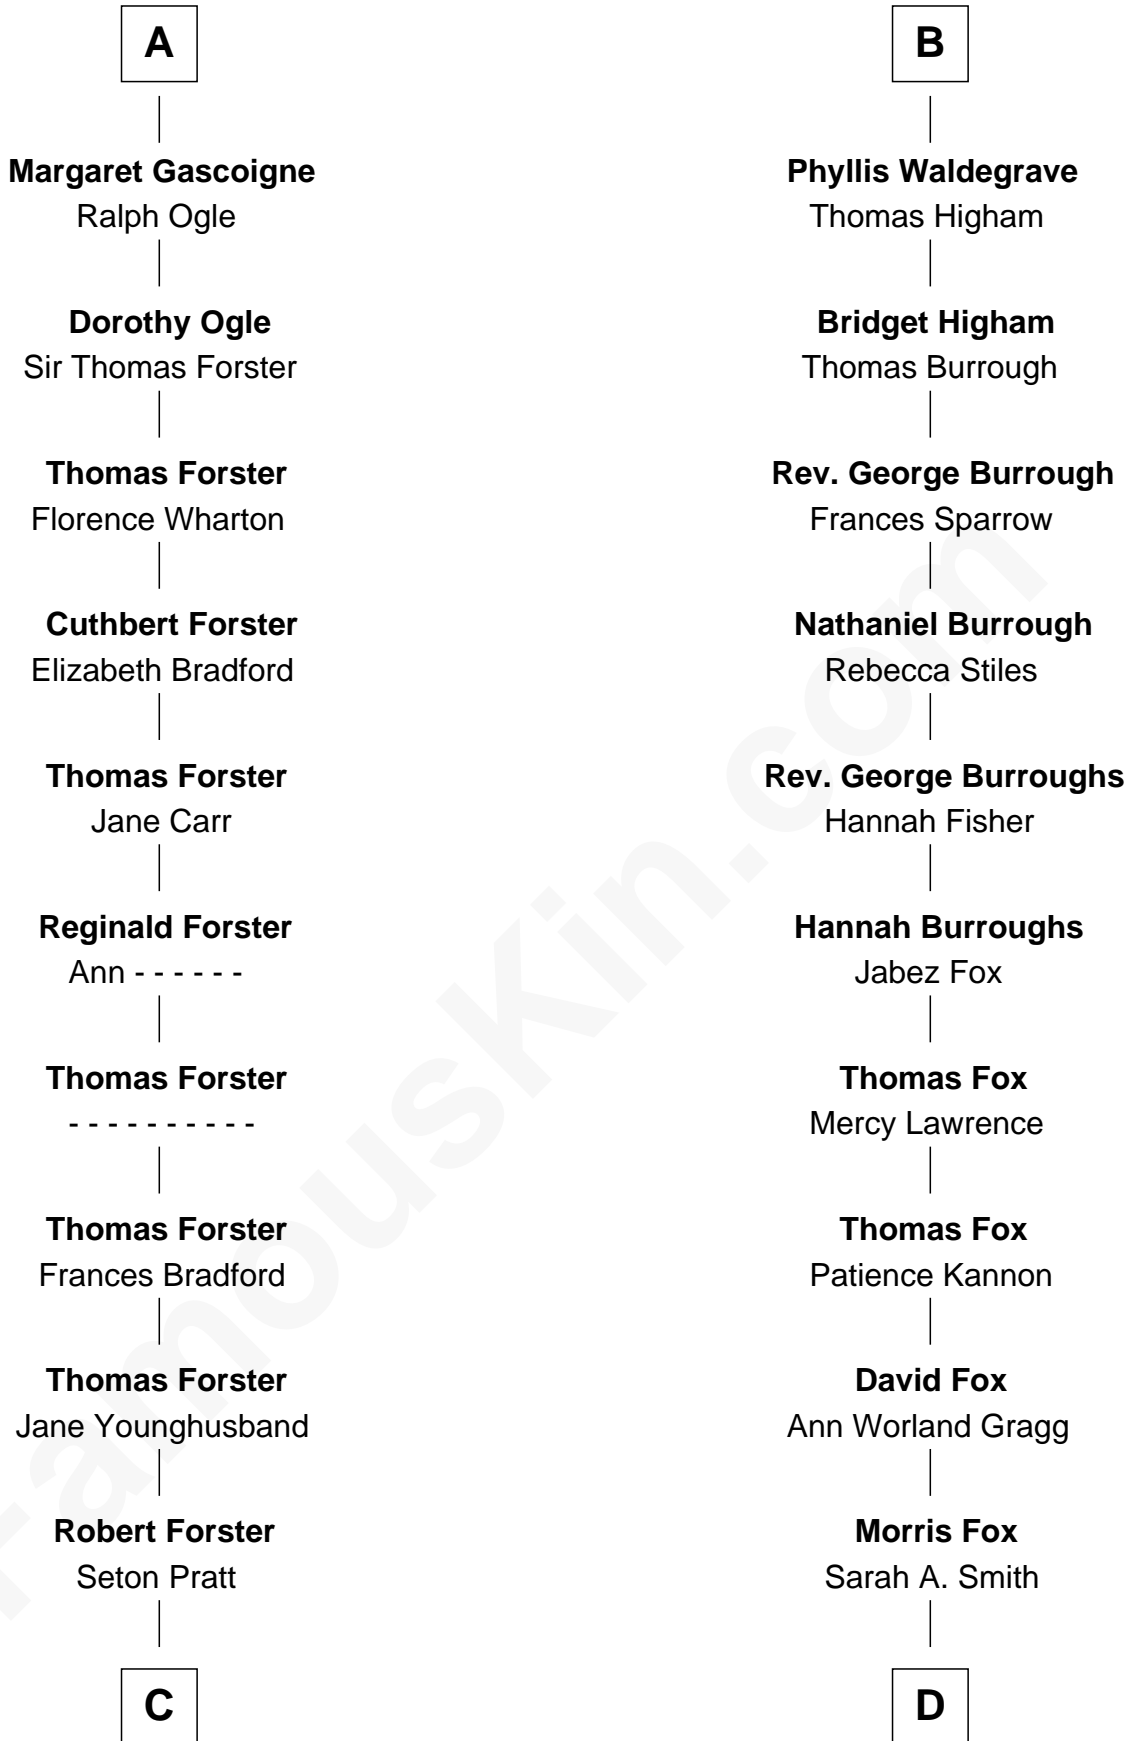

FamousKin.com Relationship Chart of

Peter Forster

TV and Movie Actor

20th cousin of

Bob Moore

Co-Founder, Bob's Red Mill

Bartholomew de Badlesmere

Margaret de Clare

Elizabeth de Badlesmere

Sir Edmund Mortimer

Sir Roger de Mortimer

Philippa de Montagu

Edmund Mortimer

Philippa Plantagenet

Elizabeth Mortimer

Sir Henry Percy

Sir John de Tivetot

Sir Robert de Tivetot

Margaret Deincourt

Elizabeth de Tivetot

Sir Philip le Despencer

Margery Despencer

Sir Roger Wentworth

Henry Wentworth

Elizabeth Howard

Margery Wentworth

Sir William Waldegrave

George Waldegrave

Anne Drury

B

C

Robert Forster
Jane Cochrane