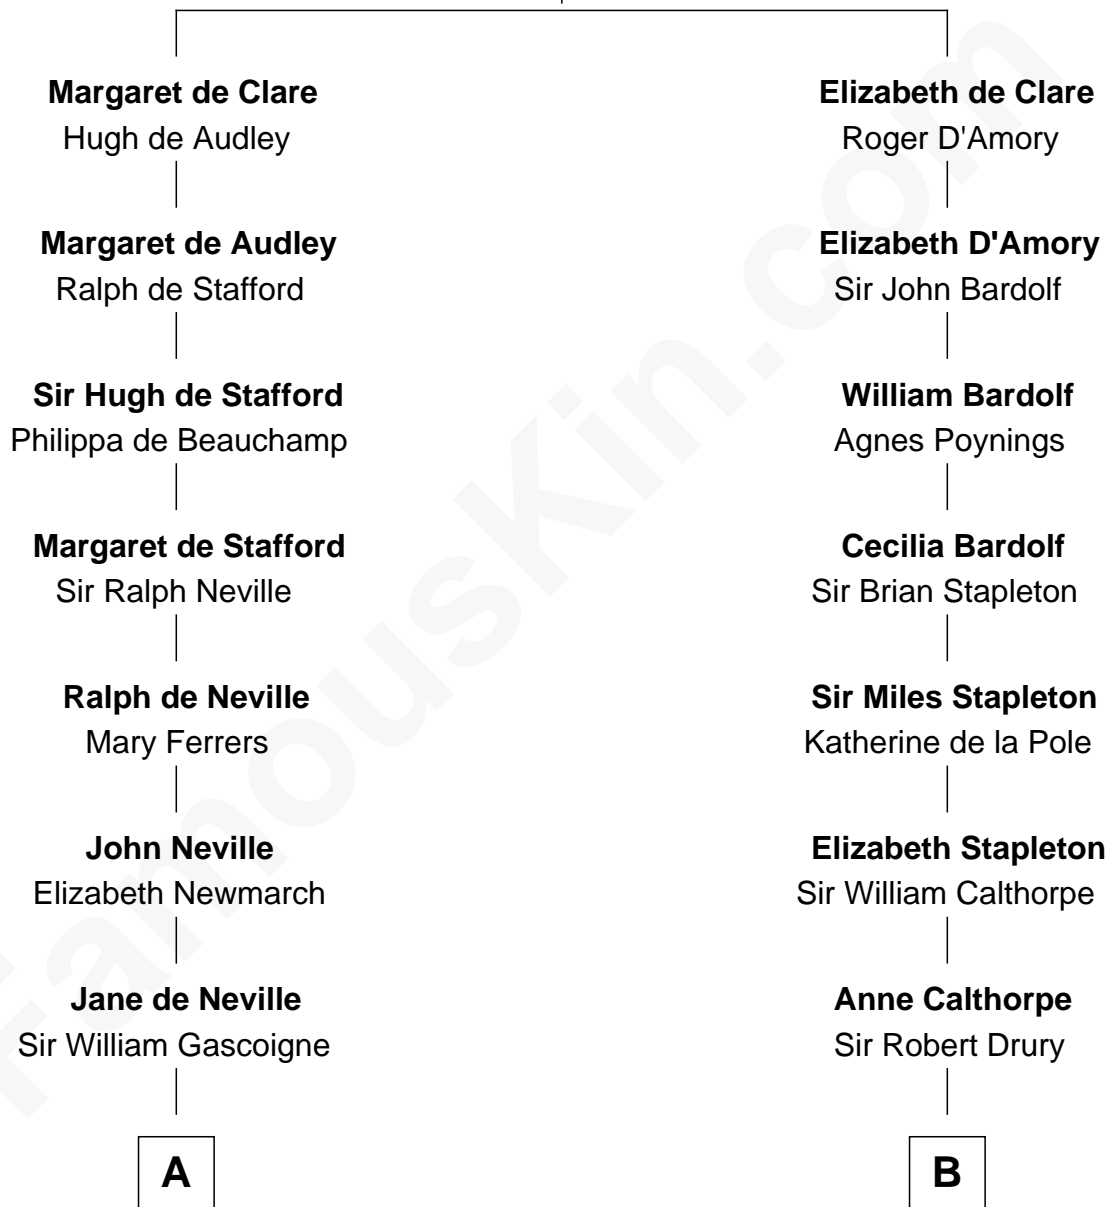

# FamousKin.com Relationship Chart of

**Peter Forster**

*TV and Movie Actor*

21st cousin of

**Bob Moore**

*Co-Founder, Bob's Red Mill*

**Sir Gilbert de Clare**

*Joan of Acre*

**C**

**Robert Forster**  
Seton Pratt

**Robert Forster**  
Jane Cochrane

**Lt-Col. Frederic Blanco Forster**  
Marian Jennette Sophia De Carteret

**Frederic Percy Cochrane Forster**  
Alice Mary Biggs

**Peter Forster**  
*TV and Movie Actor*

**D**

**Morris Fox**  
Sarah A. Smith

**Violette Fox**  
Daniel Francis Learnard

**Clinton Morris Learnard**  
Gertrude Maud Yost

**Doris Dell Learnard**  
Kenneth Earl Moore

**Bob Moore**  
*Co-Founder, Bob's Red Mill*