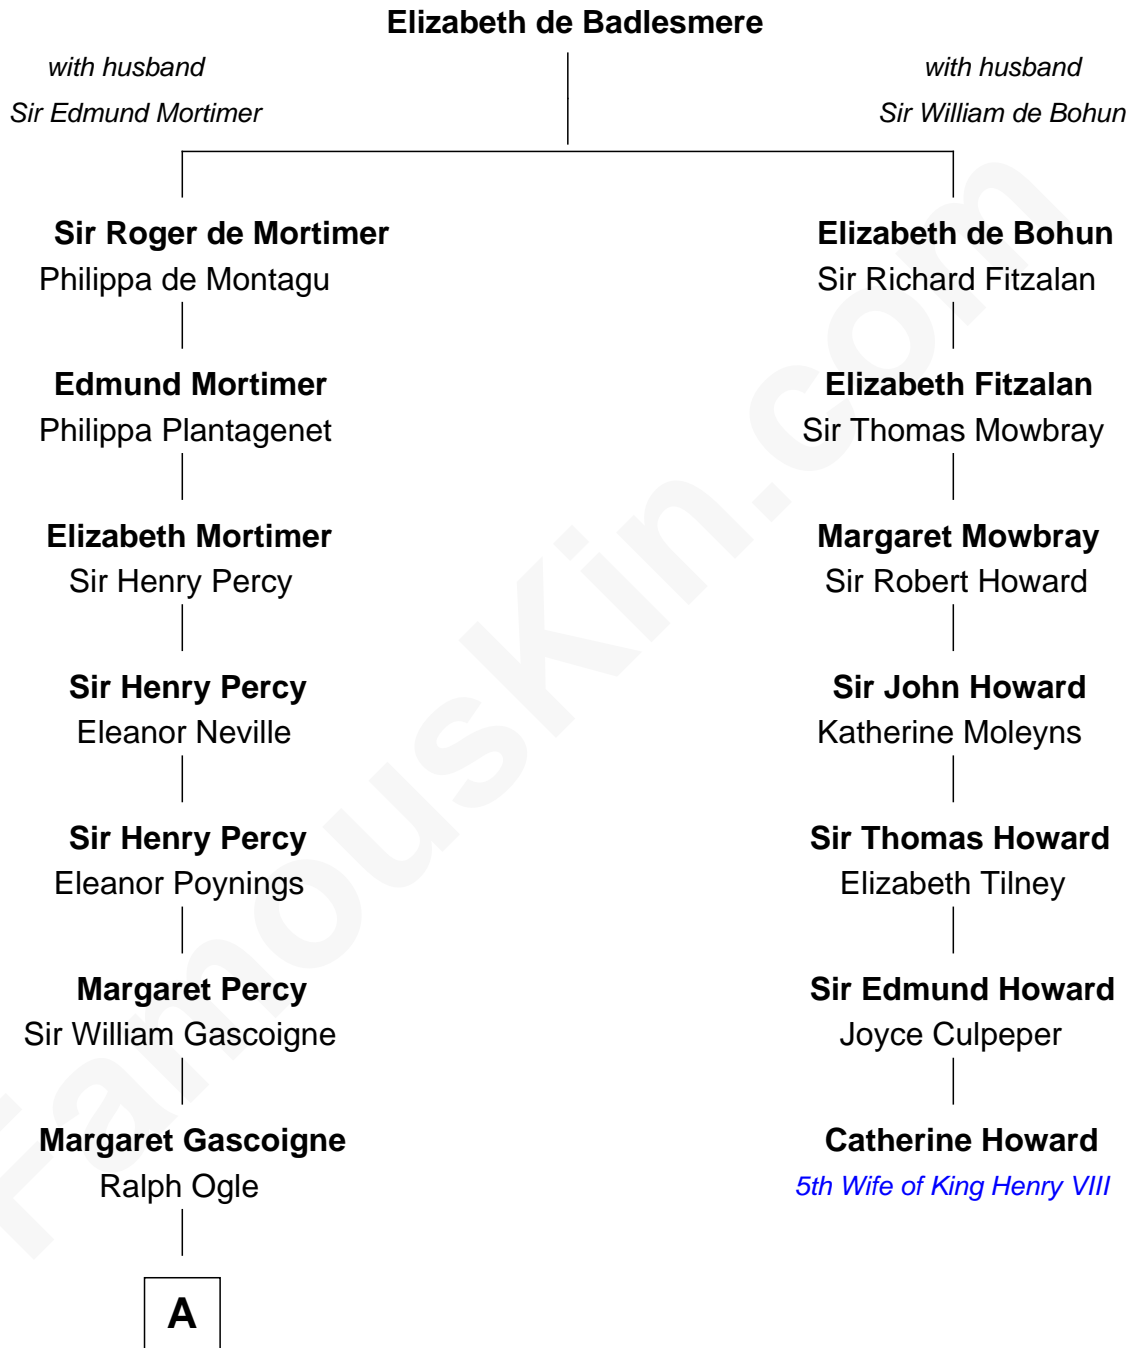

FamousKin.com Relationship Chart of

Peter Forster

TV and Movie Actor

6th cousin 13 times removed of

Catherine Howard

5th Wife of King Henry VIII

A

Dorothy Ogle

Sir Thomas Forster

Thomas Forster

Florence Wharton

Cuthbert Forster

Elizabeth Bradford

Thomas Forster

Jane Carr

Reginald Forster