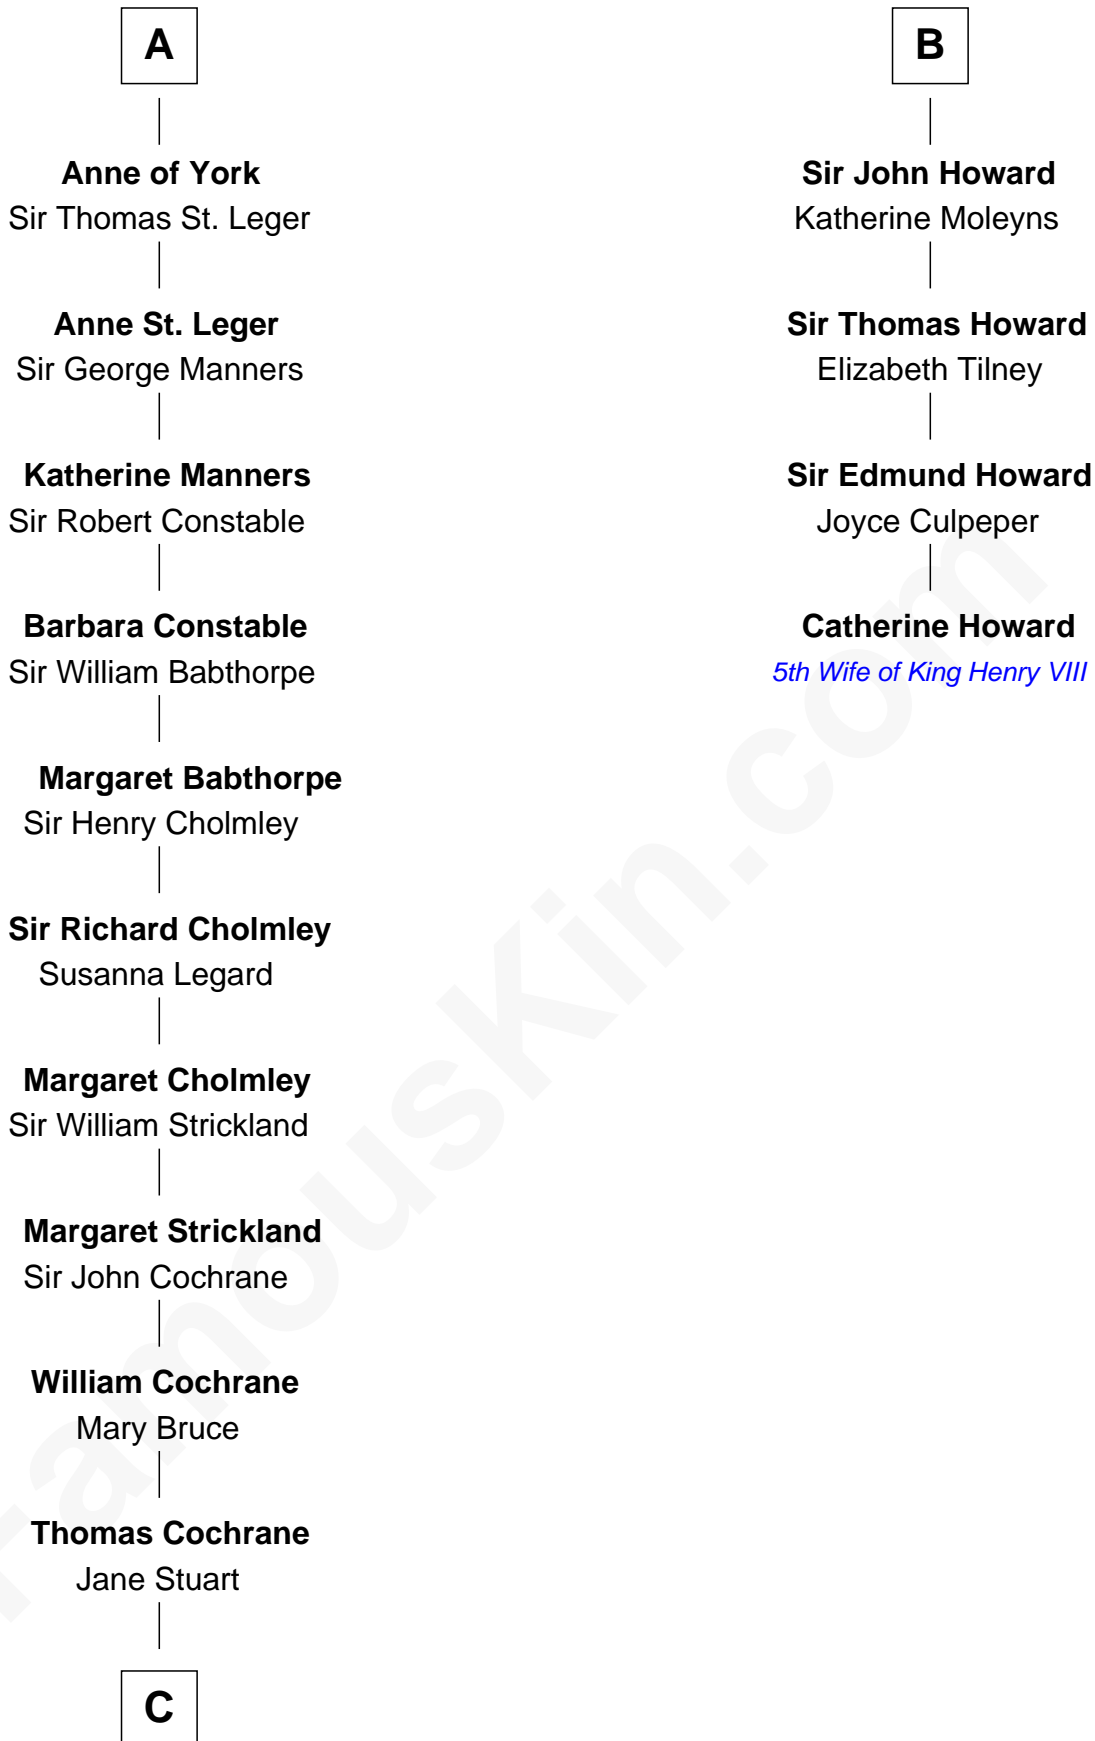

FamousKin.com Relationship Chart of

Peter Forster

TV and Movie Actor

10th cousin 11 times removed of

Catherine Howard

5th Wife of King Henry VIII

C

—
Archibald Cochrane

Anne Gilchrist

—
Jane Cochrane

Robert Forster

—
Lt-Col. Frederic Blanco Forster

Marian Jennette Sophia De Carteret

—
Frederic Percy Cochrane Forster

Alice Mary Biggs

—
Peter Forster