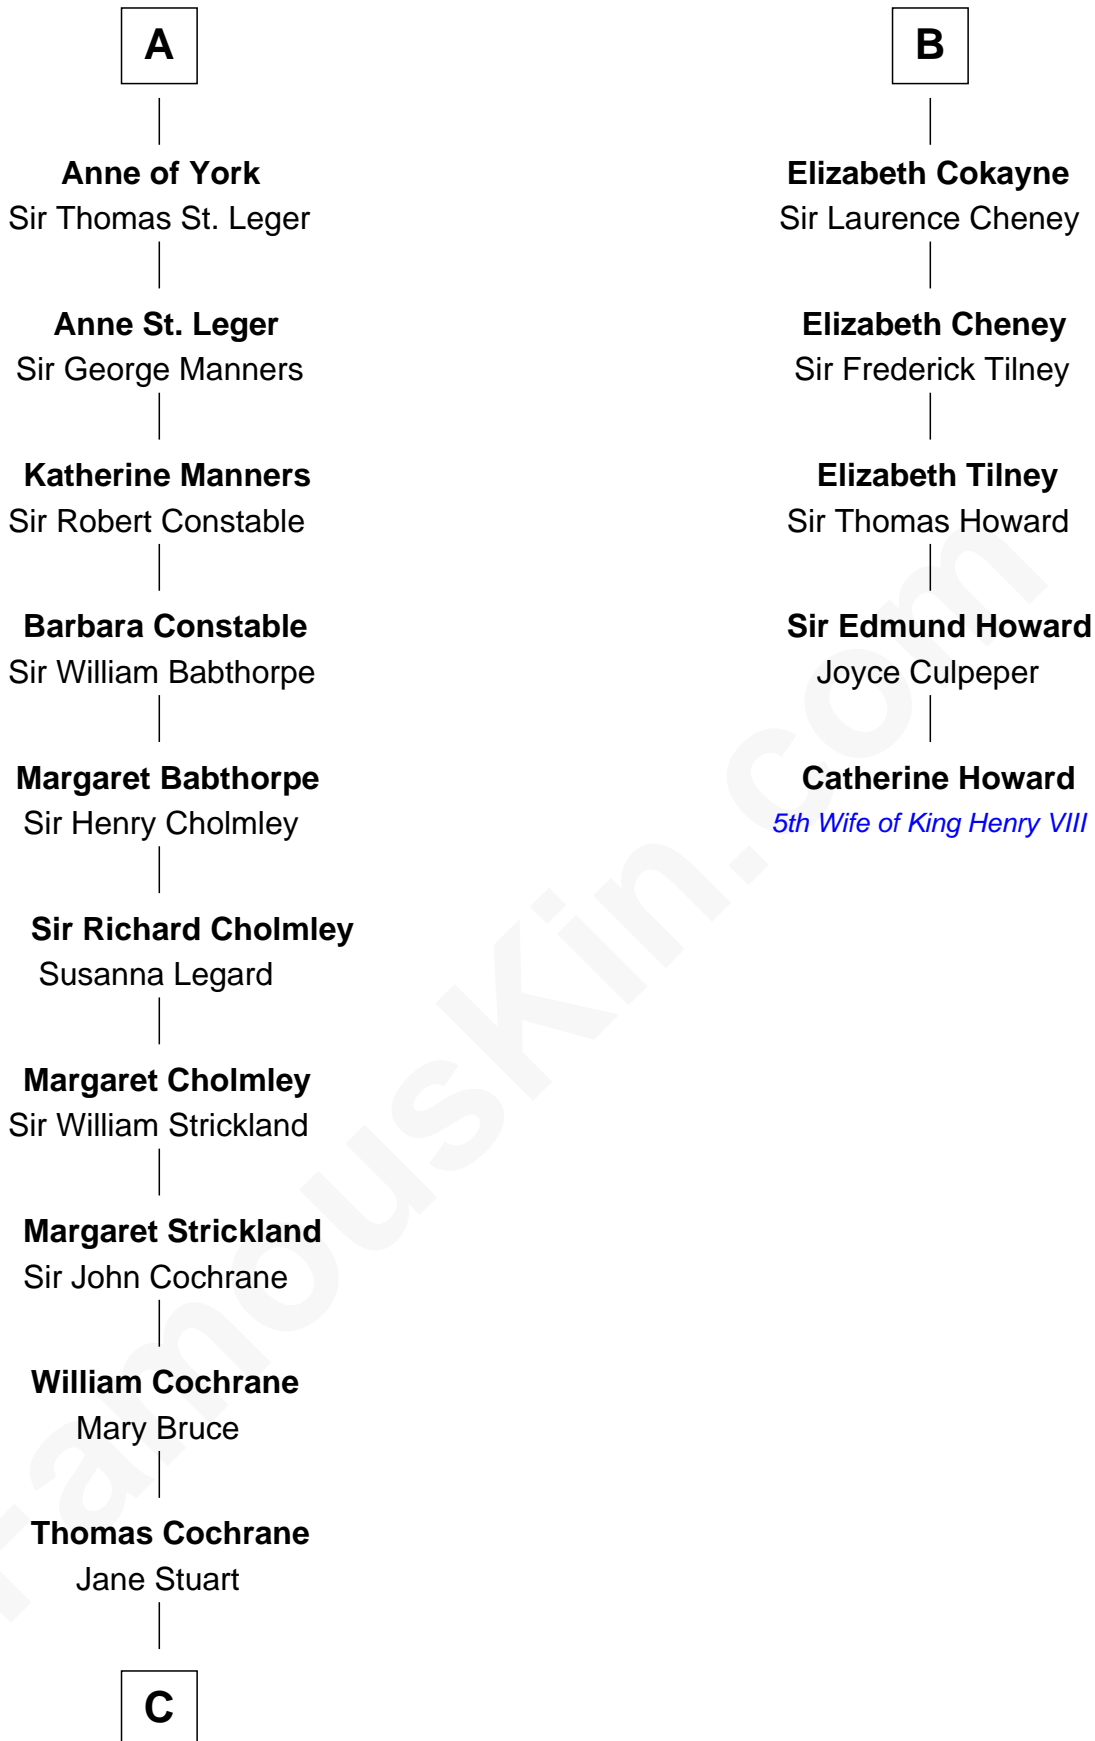

FamousKin.com Relationship Chart of

Peter Forster

TV and Movie Actor

11th cousin 10 times removed of

Catherine Howard

5th Wife of King Henry VIII

Sir William Longespee

Ela of Salisbury

C

—
Archibald Cochrane

Anne Gilchrist

—
Jane Cochrane

Robert Forster

—
Lt-Col. Frederic Blanco Forster

Marian Jennette Sophia De Carteret

—
Frederic Percy Cochrane Forster