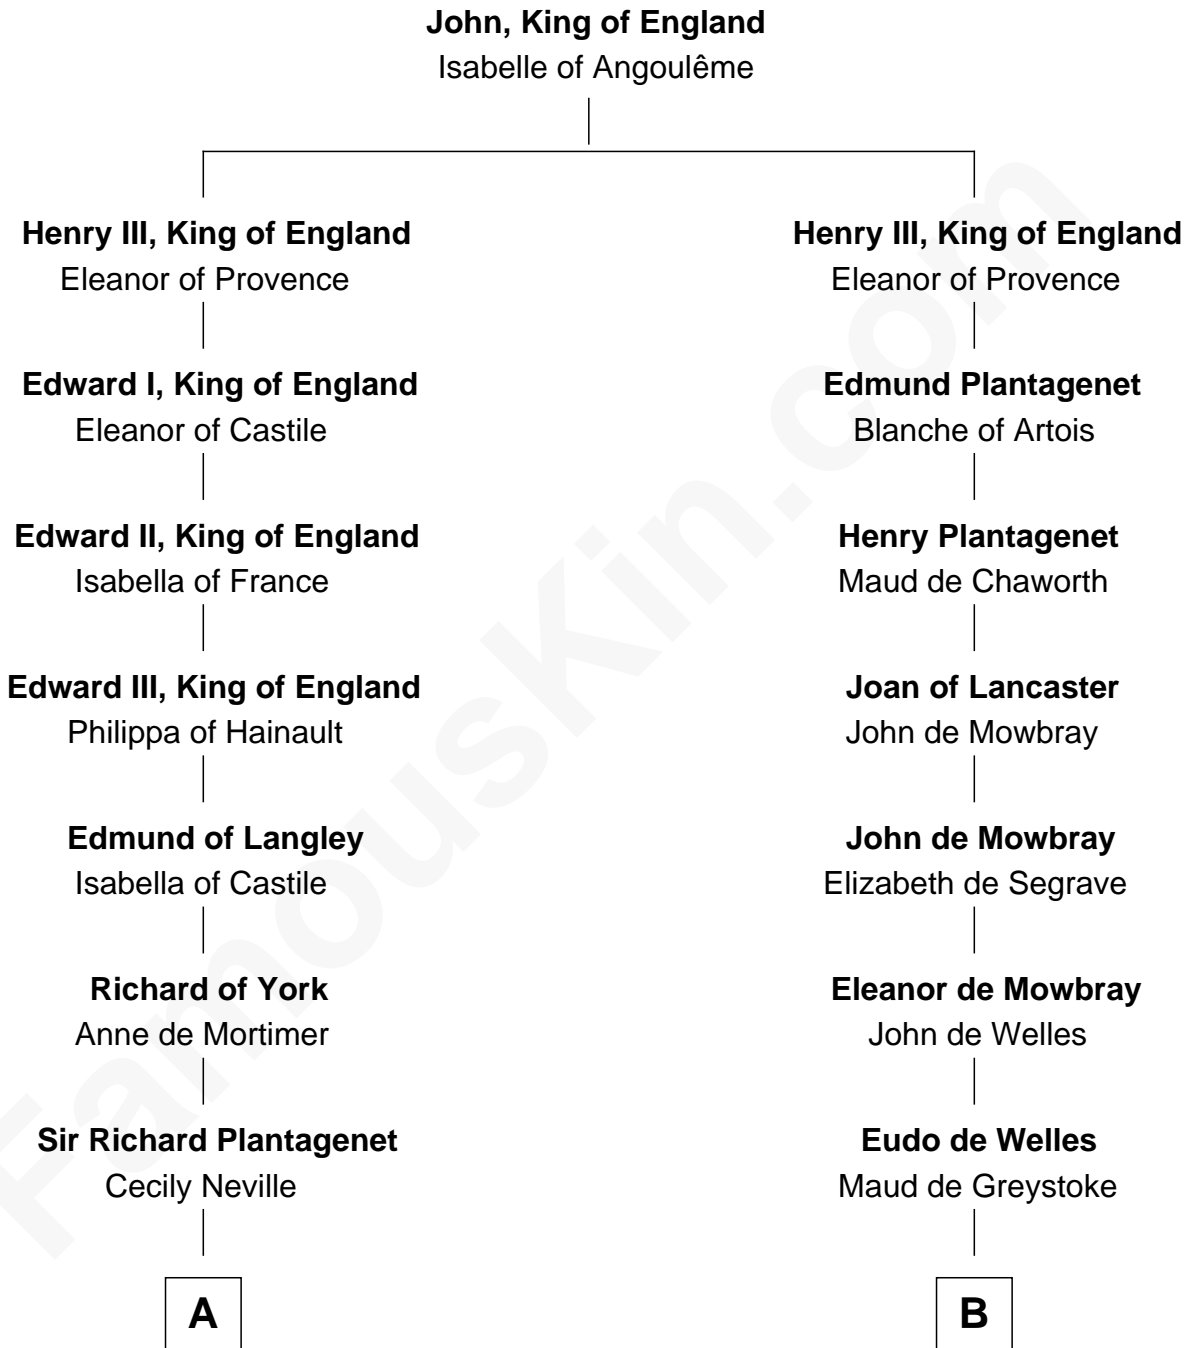

# FamousKin.com Relationship Chart of

**Peter Forster**

*TV and Movie Actor*

17th cousin 4 times removed of

**Thomas Nelson**

*Signer of the Declaration of Independence*

**C**

—  
**Archibald Cochrane**

Anne Gilchrist

—  
**Jane Cochrane**

Robert Forster

—  
**Lt-Col. Frederic Blanco Forster**

Marian Jennette Sophia De Carteret

—  
**Frederic Percy Cochrane Forster**

Alice Mary Biggs

—  
**Peter Forster**