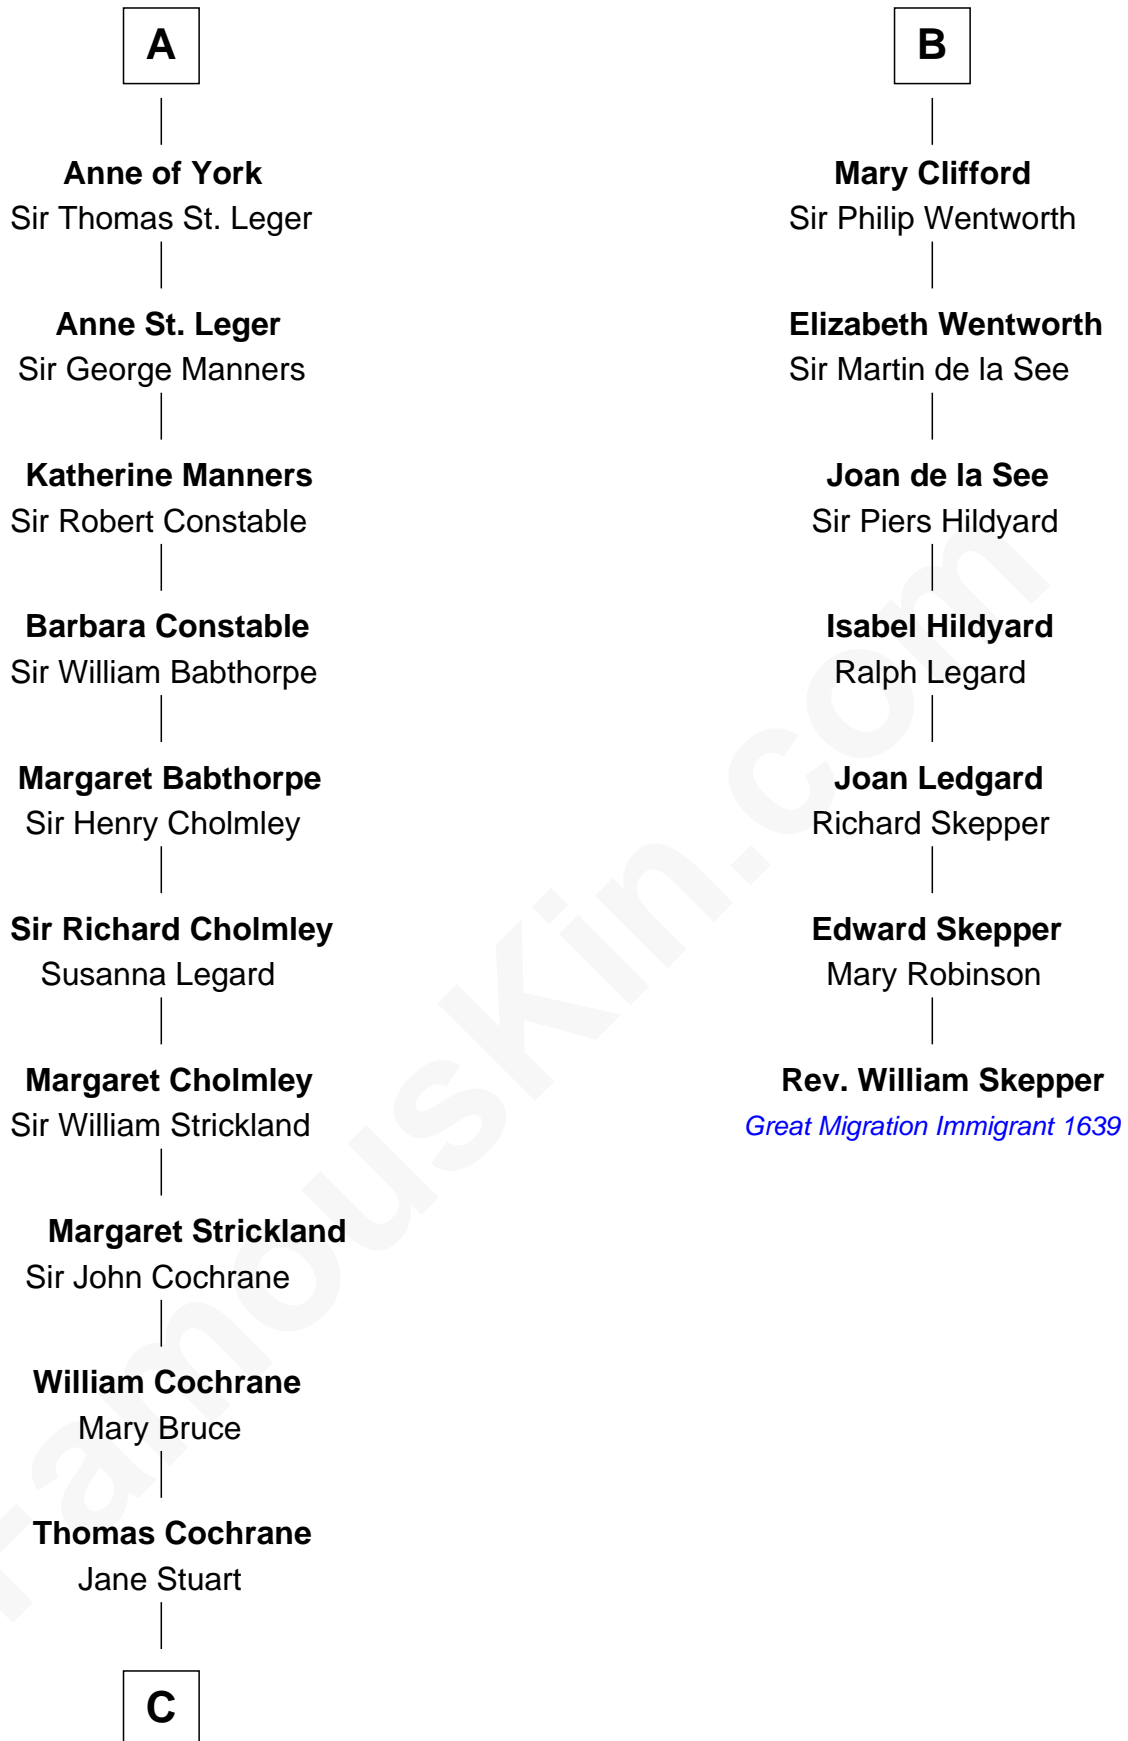

# FamousKin.com Relationship Chart of

**Peter Forster**

*TV and Movie Actor*

13th cousin 8 times removed of

**Rev. William Skepper**

*(c1597 - c1650) Great Migration Immigrant 1639*

**C**

—  
**Archibald Cochrane**

Anne Gilchrist

—  
**Jane Cochrane**

Robert Forster

—  
**Lt-Col. Frederic Blanco Forster**

Marian Jennette Sophia De Carteret

—  
**Frederic Percy Cochrane Forster**

Alice Mary Biggs

—  
**Peter Forster**