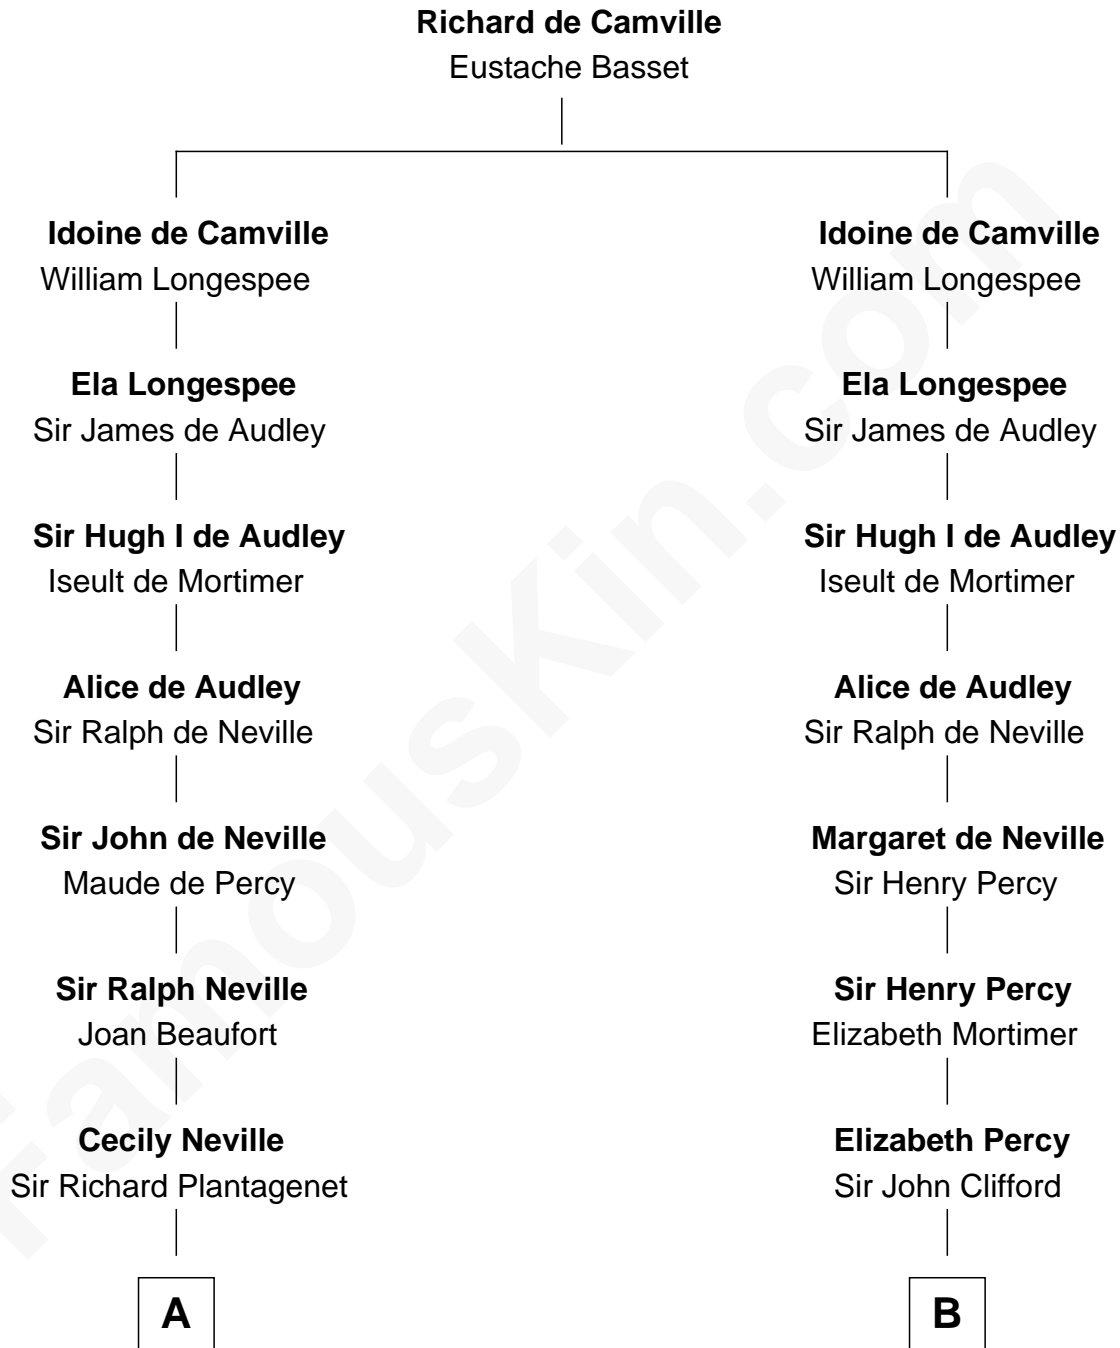

# FamousKin.com Relationship Chart of

**Peter Forster**

*TV and Movie Actor*

13th cousin 8 times removed of

**Rev. William Skepper**

*(c1597 - c1650) Great Migration Immigrant 1639*

**C**

—  
**Archibald Cochrane**

Anne Gilchrist

—  
**Jane Cochrane**

Robert Forster

—  
**Lt-Col. Frederic Blanco Forster**

Marian Jennette Sophia De Carteret

—  
**Frederic Percy Cochrane Forster**

Alice Mary Biggs

—  
**Peter Forster**