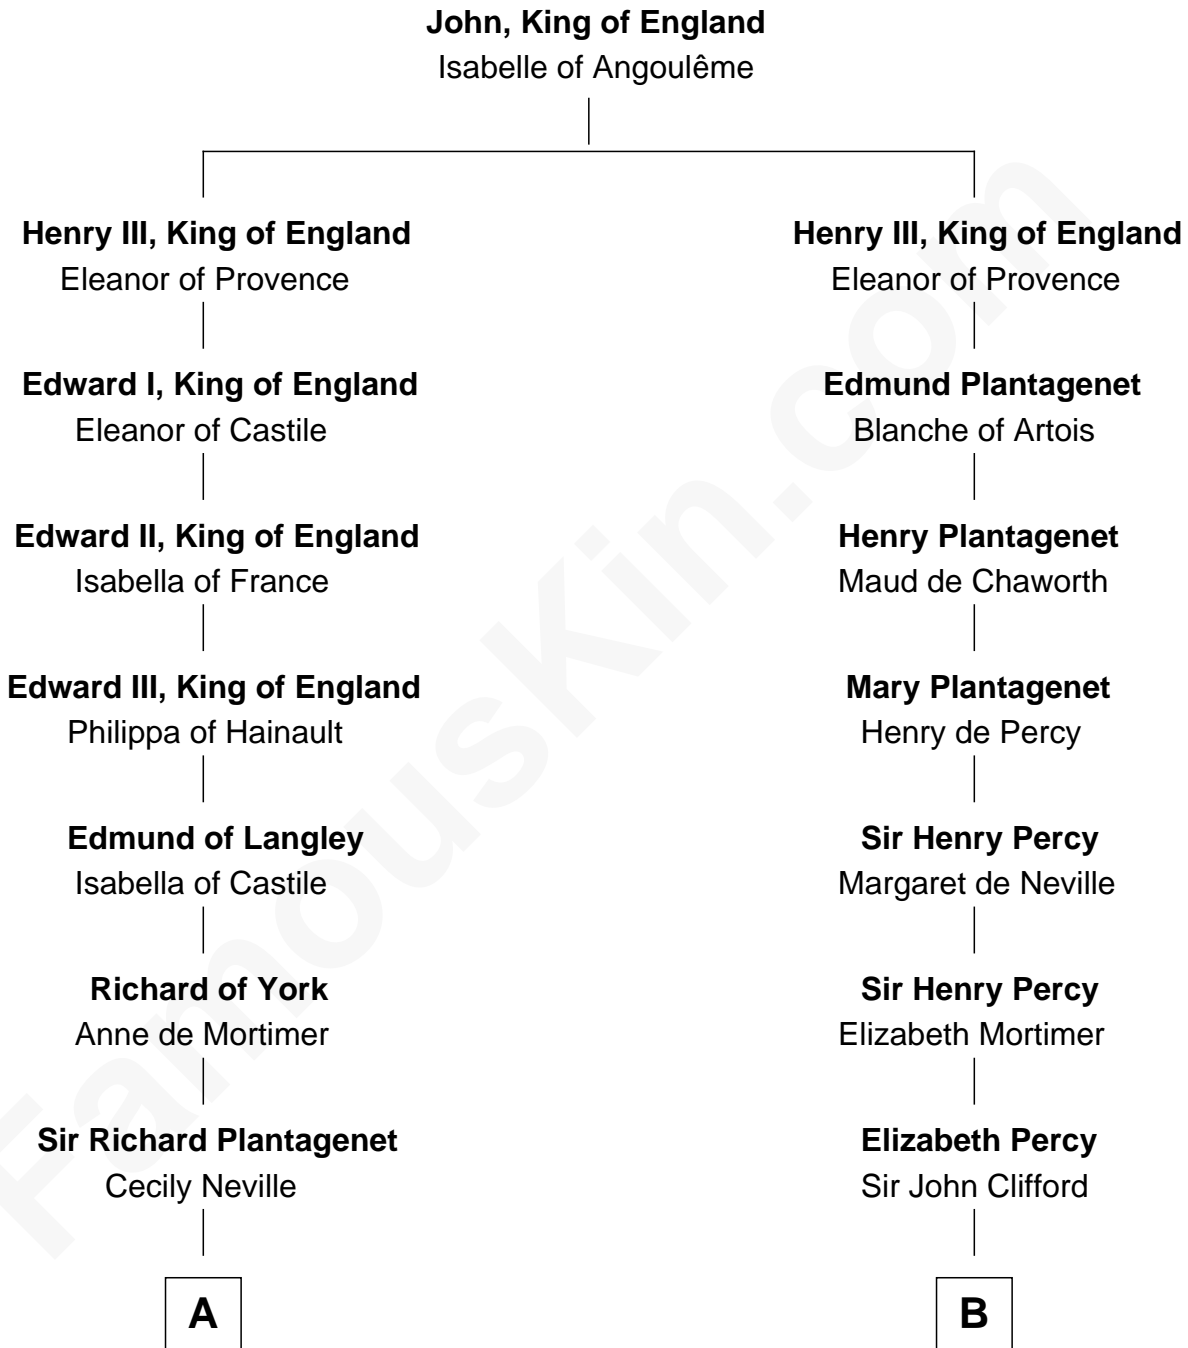

FamousKin.com Relationship Chart of

Peter Forster

TV and Movie Actor

13th cousin 8 times removed of

Rev. William Skepper

(c1597 - c1650) Great Migration Immigrant 1639

C

—
Archibald Cochrane

Anne Gilchrist

—
Jane Cochrane

Robert Forster

—
Lt-Col. Frederic Blanco Forster

Marian Jennette Sophia De Carteret

—
Frederic Percy Cochrane Forster

Alice Mary Biggs

—
Peter Forster